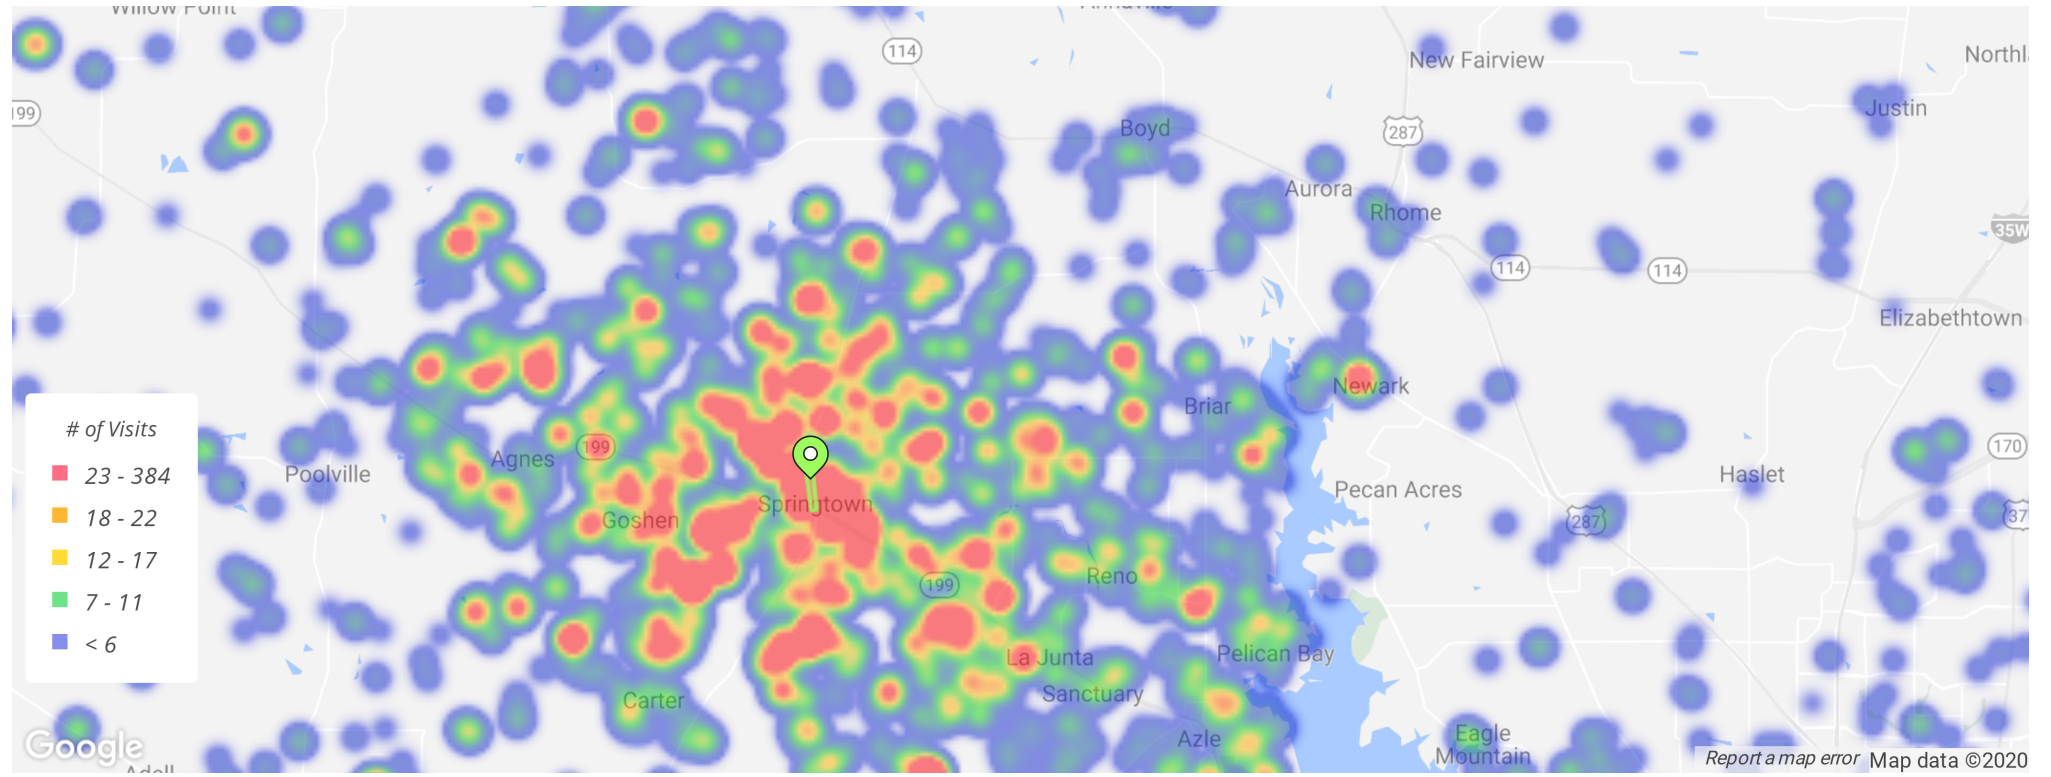

## Trade Area - Home Location

● Springtown Downtown Trade Area / South Main Street

Unique # of Visits | Showing Home | At least 1 visit | Apr 1, 2019 - Mar 31, 2020  
Data provided by Placer Labs Inc. ([www.placer.ai](http://www.placer.ai))