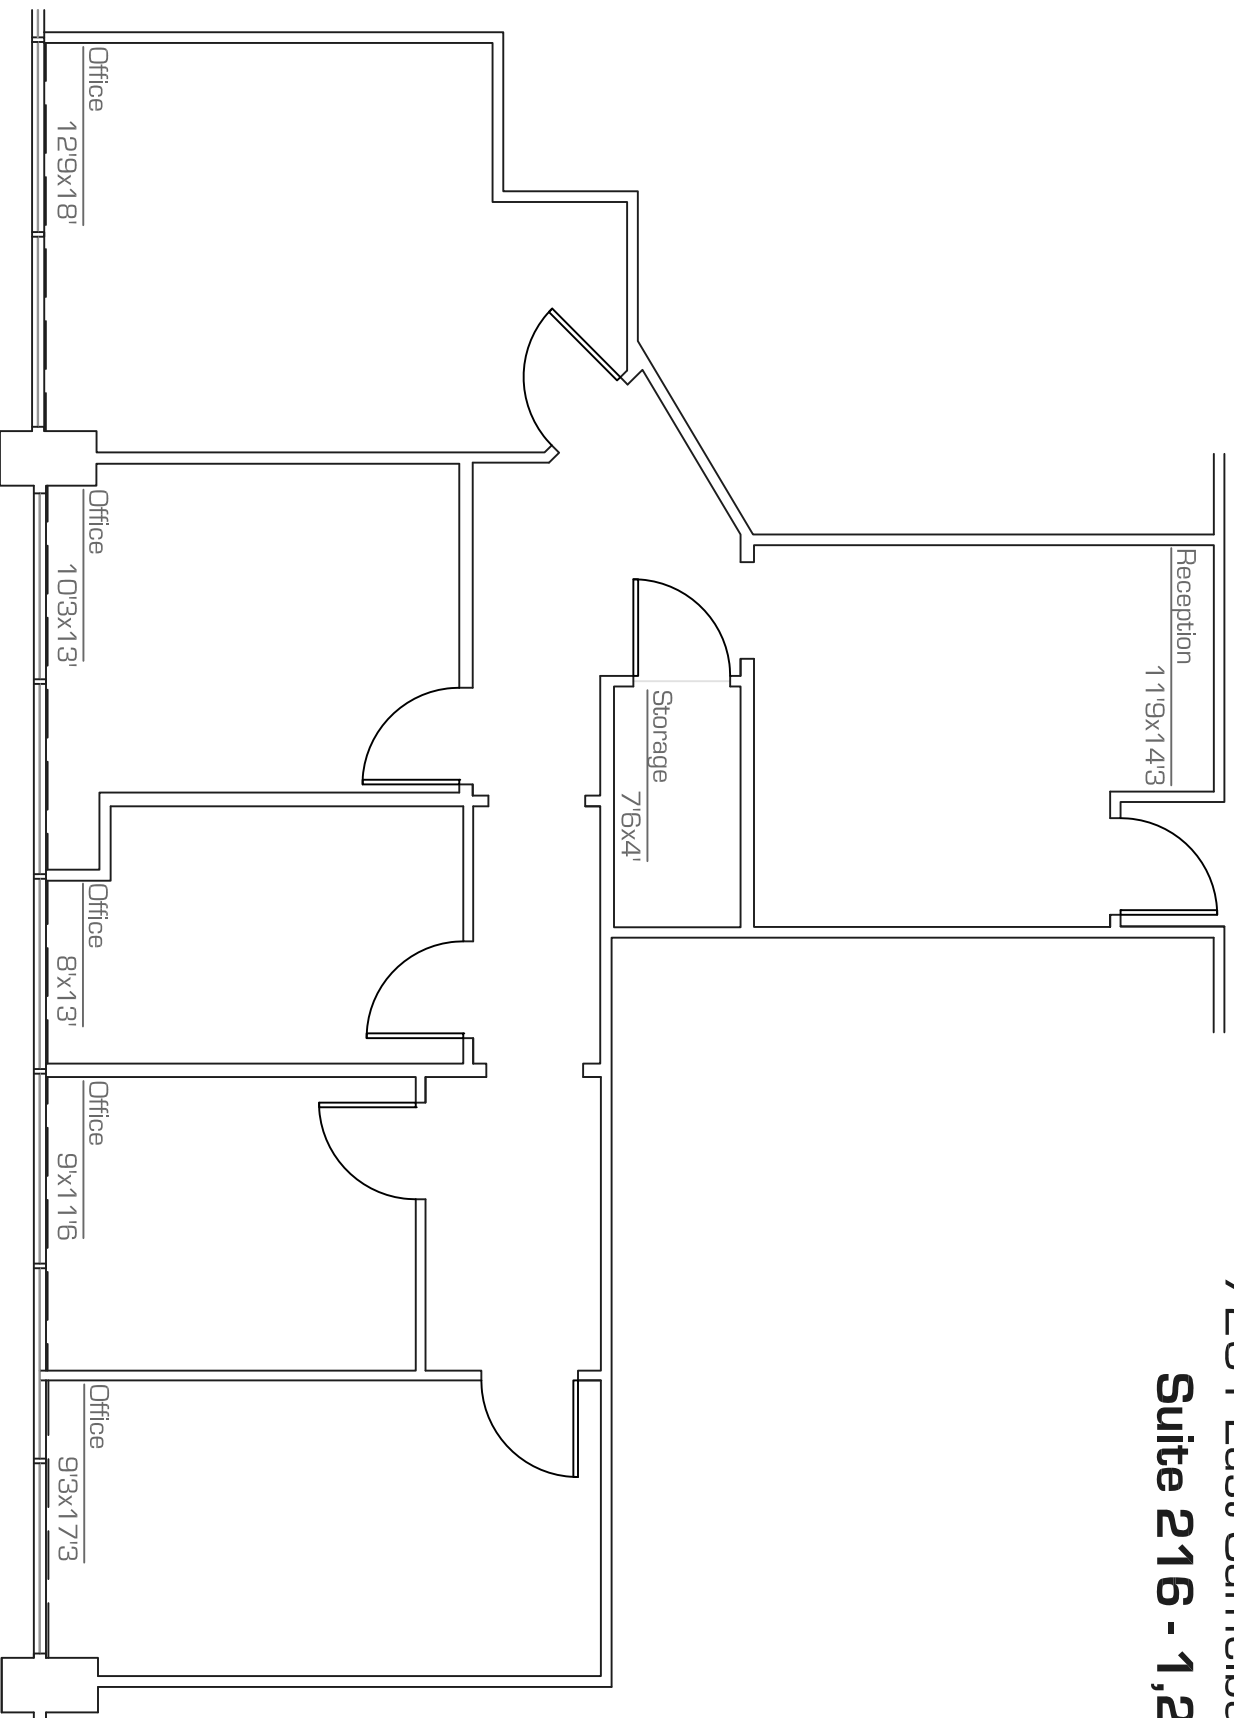

Scottsdale City Center

7201 East Camelback Road

Suite 216 - 1,268 RSF

as-built

scale: nts

15.July.2008

*All dimensions are approximate and all information is of general nature.

precision **DIMENSIONS**

as-built . space plans
architectural design

602.790.6412