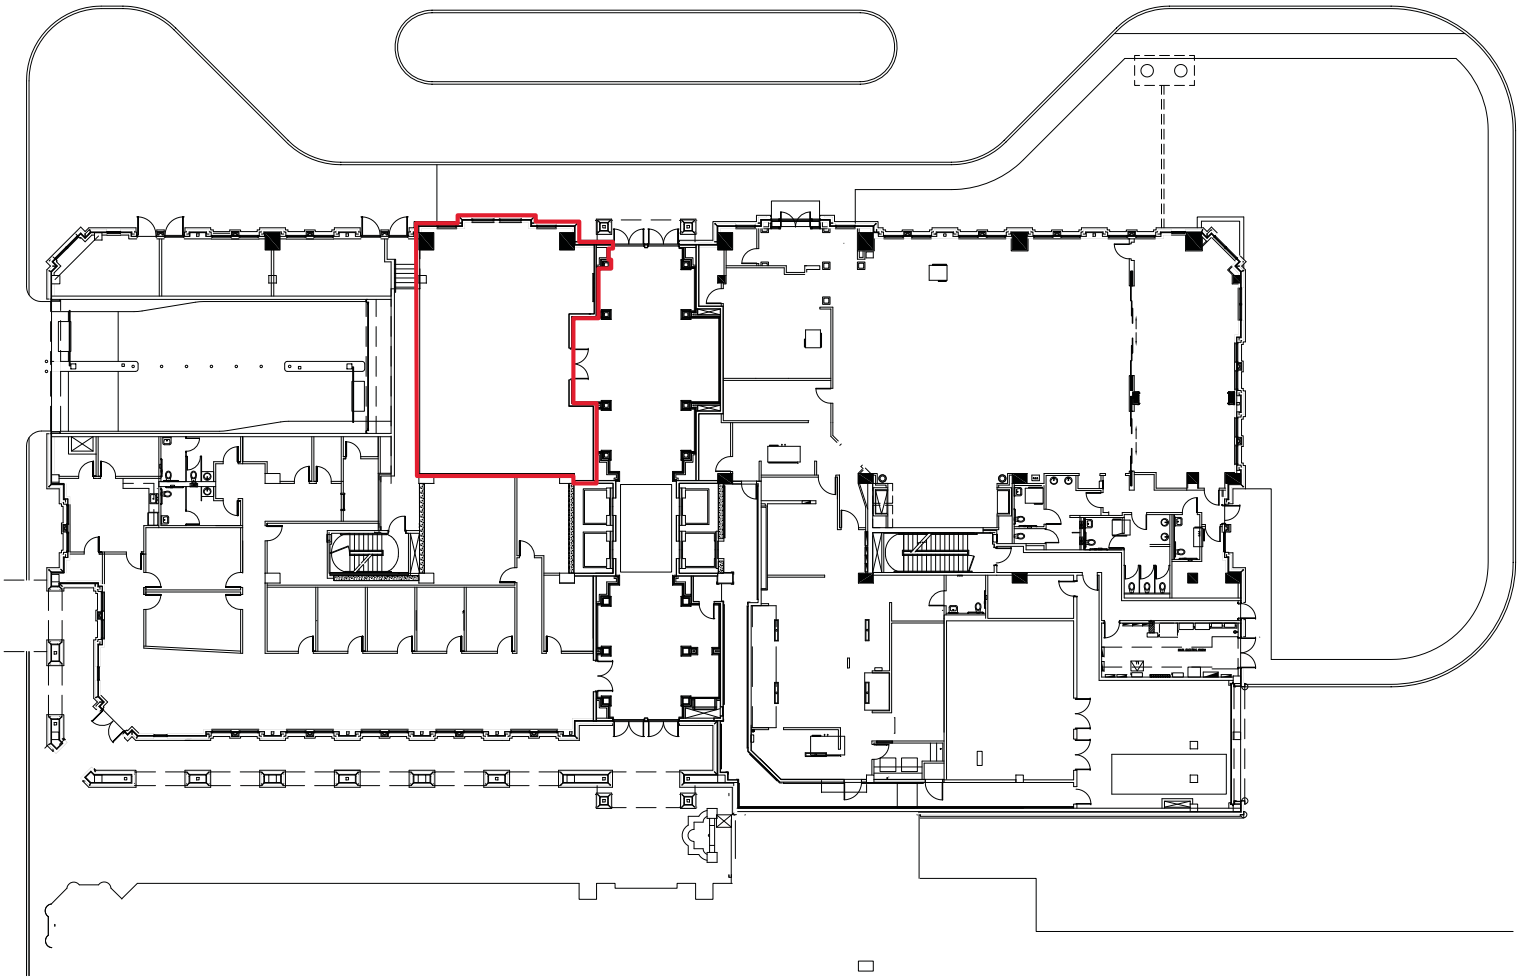

**CUSHMAN &
WAKEFIELD**

FOR LEASE

Mizner Park Office Tower

225 NE Mizner Boulevard

Boca Raton, FL 33432

SUITE 170 - 1,972 RSF

John K. Criddle
Executive Director
+1 954 377 0465
john.criddle@cushwake.com

Joseph J. Freitas
Director
+1 954 377 0462
joe.freitas@cushwake.com