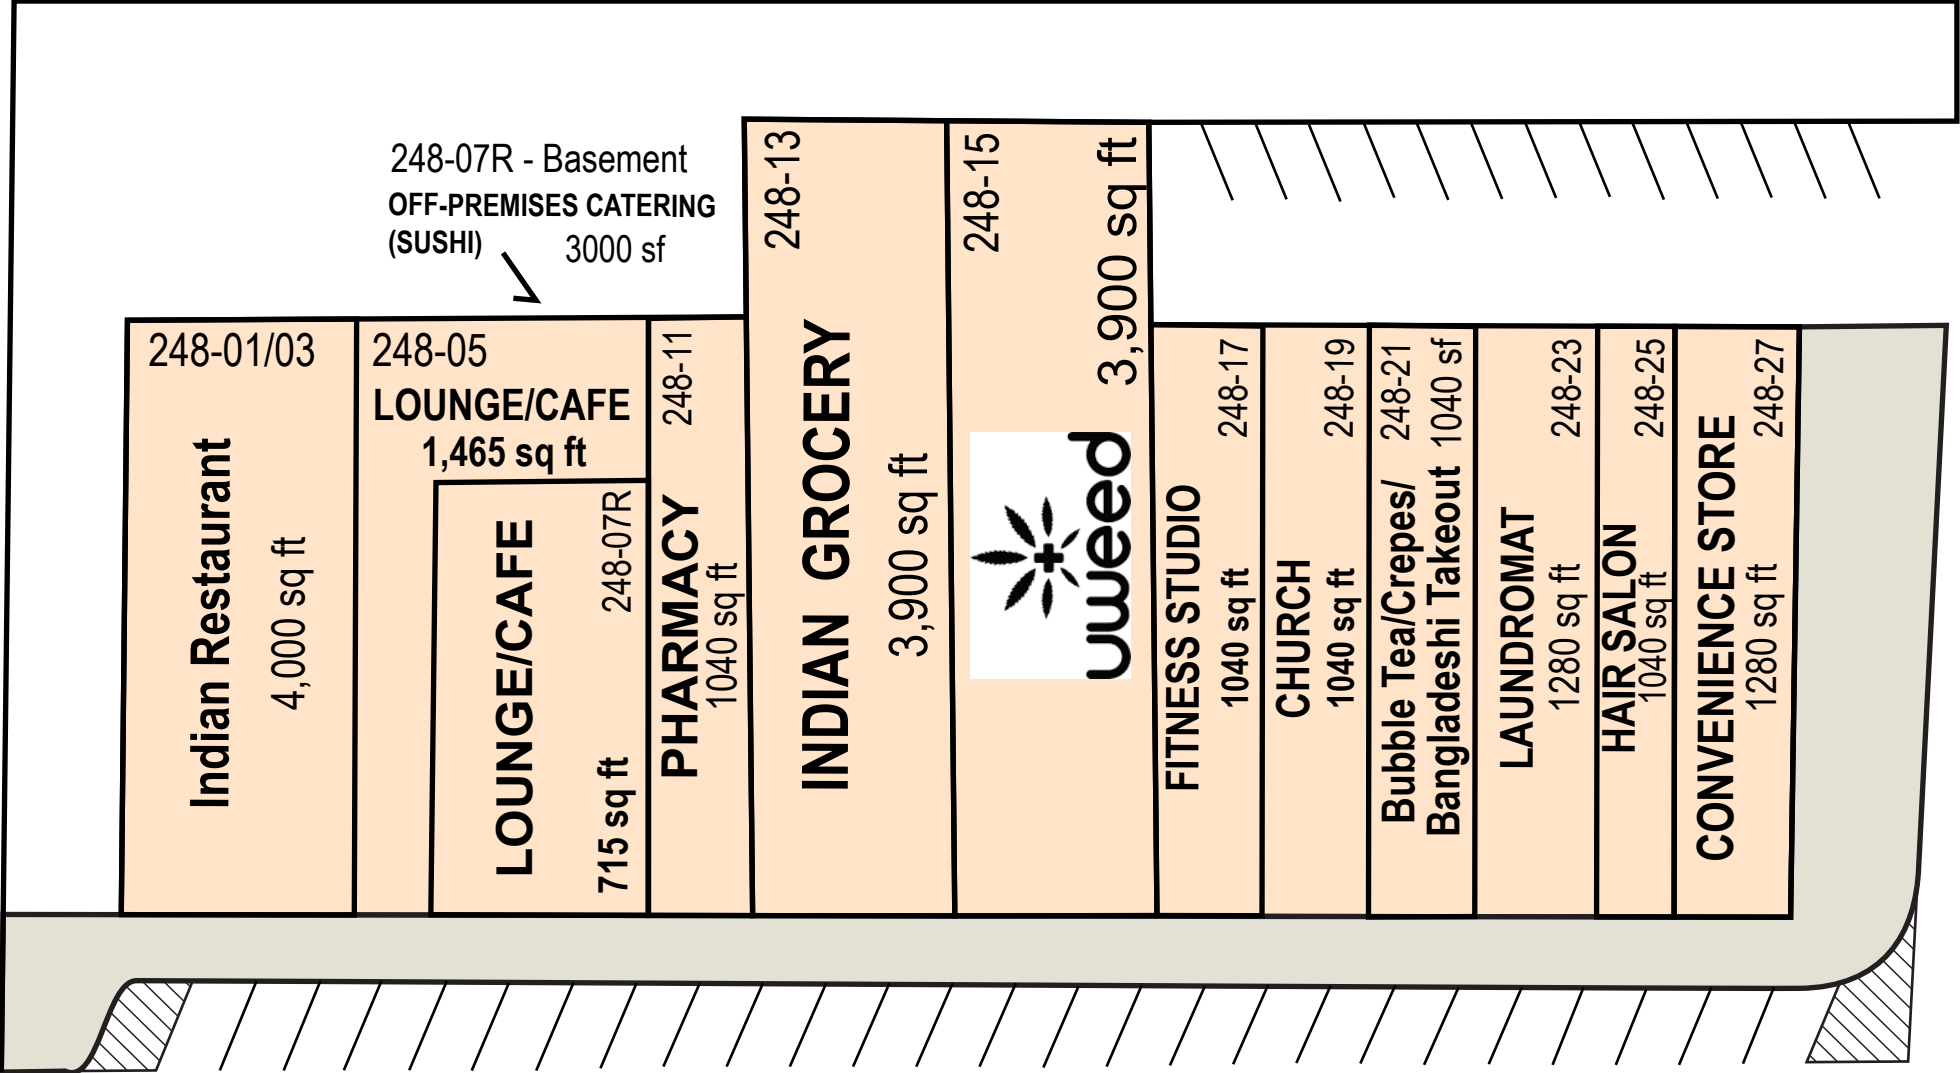

248-01 to 248-27 Union Turnpike
 Bellerose, NY 11426

UNION TURNPIKE

249TH ST.