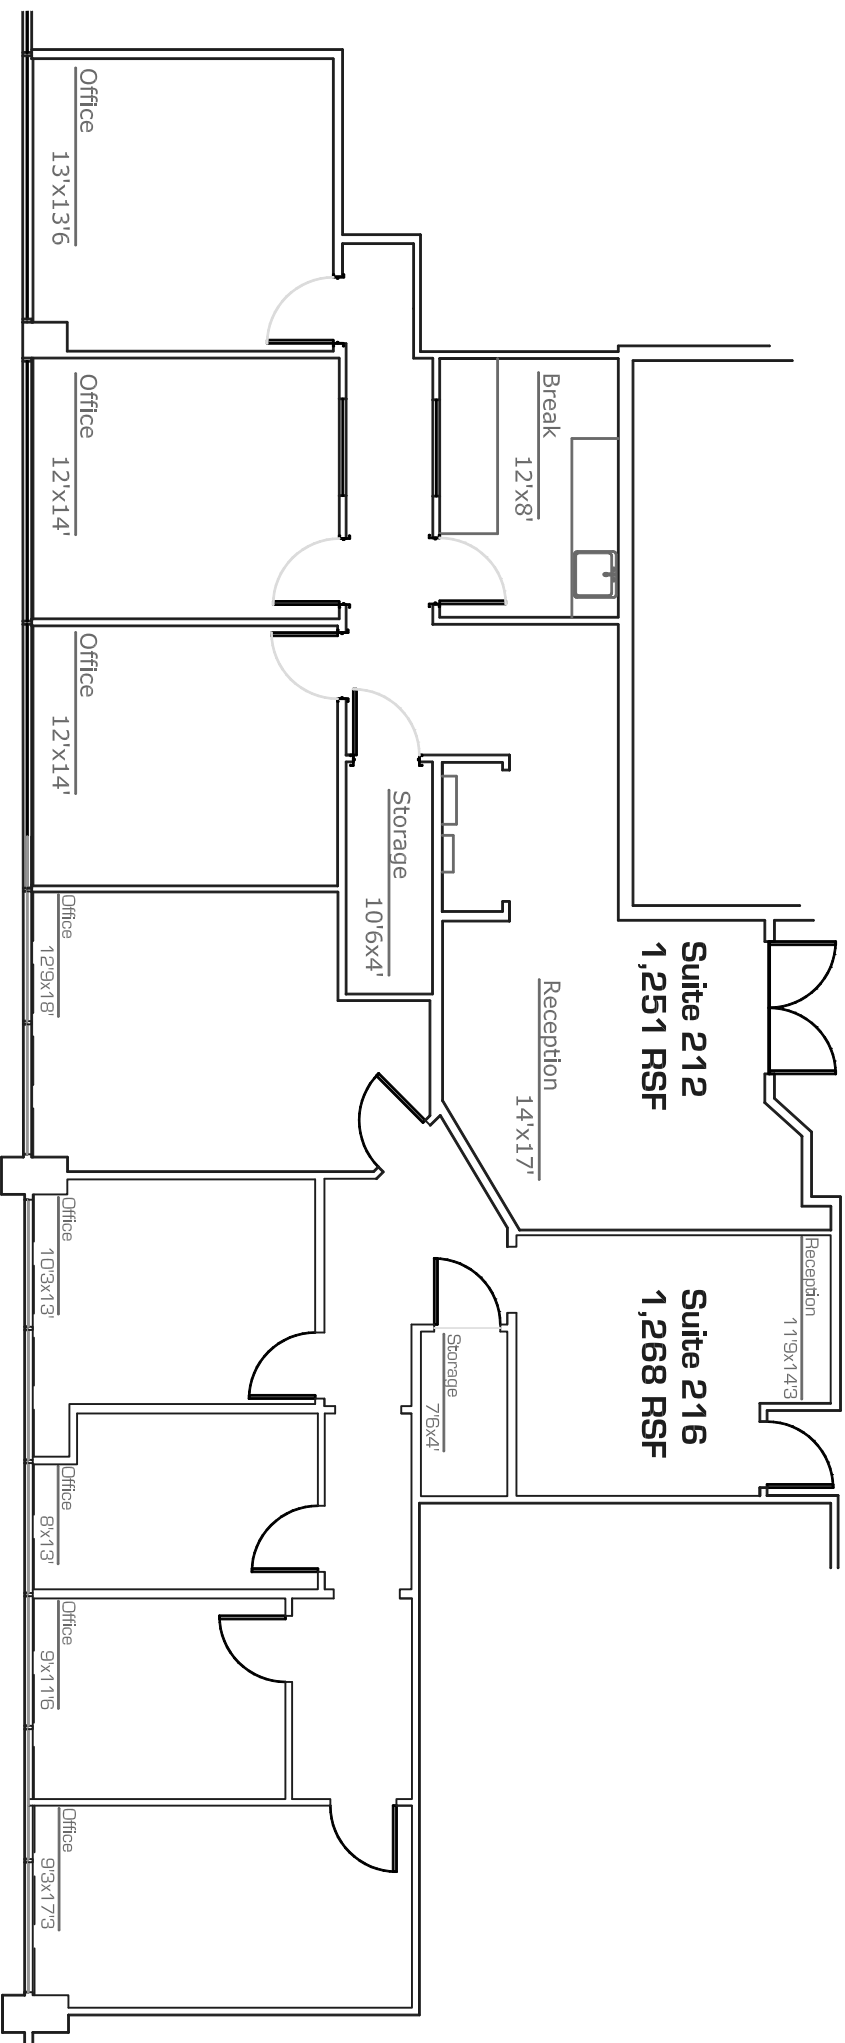

Scottsdale City Center

7201 East Camelback Road . Scottsdale

Suite 212/216 - 2,519 RSF

as-built

scale: nts

14.june.2006

*All dimensions are approximate and all information is of general nature.

precision **DIMENSIONS**

as-built . space plans
architectural design

602.790.6412