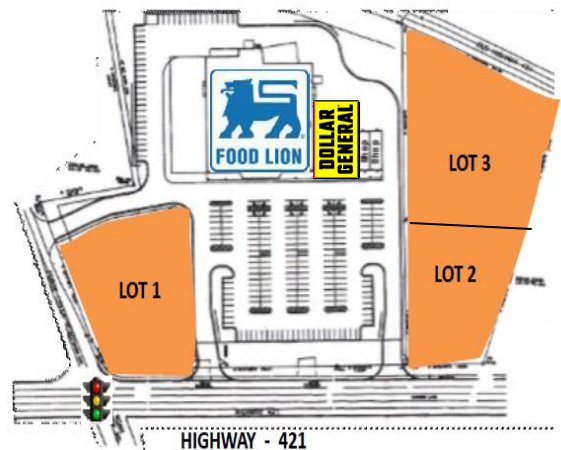

ROAN VALLEY COMMONS – FORMER DOLLAR GENERAL

• +/-
February 1, 2016 – Former Dollar General.

- Outparcels available at dominant grocer development located in Mountain City, Tennessee.
- Site has great visibility and signalized access.
- Highway 421 carries 12,890 ADT and Forge Creek Rd carries 4,500 ADT.
- Located in Johnson County, Mountain City sits just:
 - 35 Miles from Bristol, TN
 - 54 Miles from Johnson City, TN
 - 63 Miles from Kingsport, TN
 - 22 Miles from Boone, NC