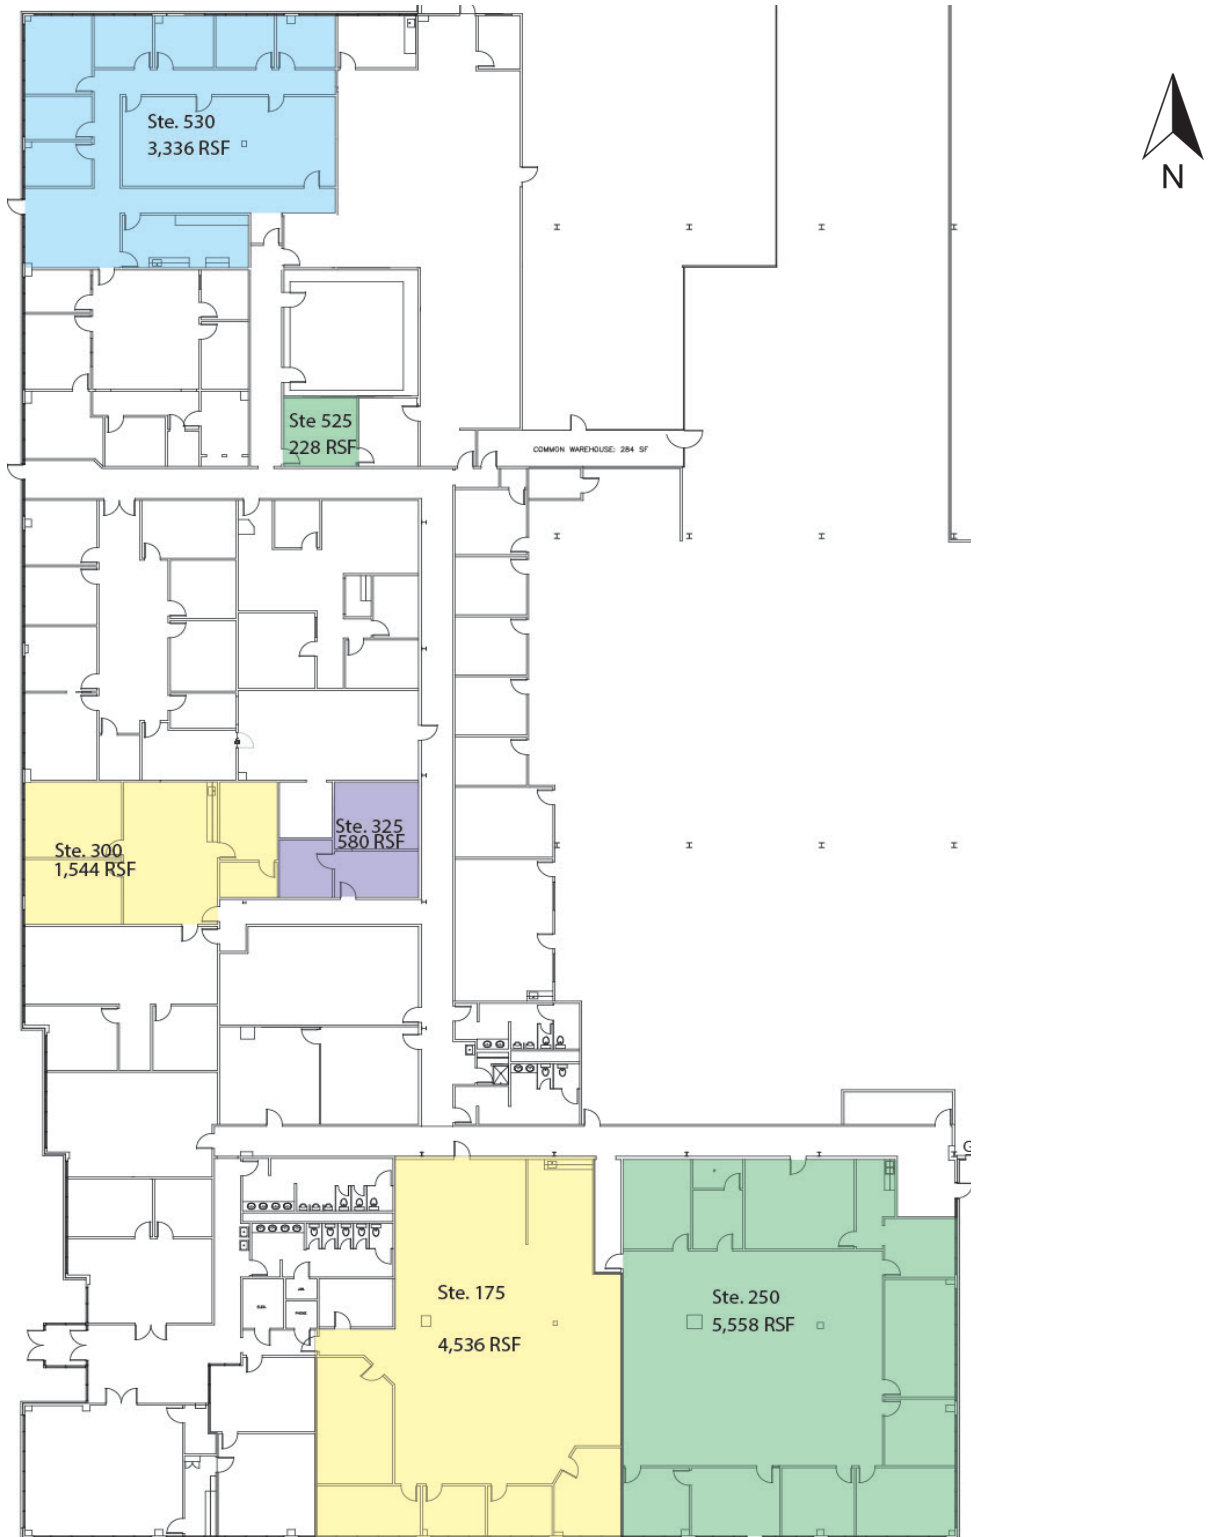

# Mid America Business Park

Building I 8001 Mid America Blvd

Call Michael Raff at **405.842.0100**

[mraff@wiginprop.com](mailto:mraff@wiginprop.com) | [wiginprop.com](http://wiginprop.com)