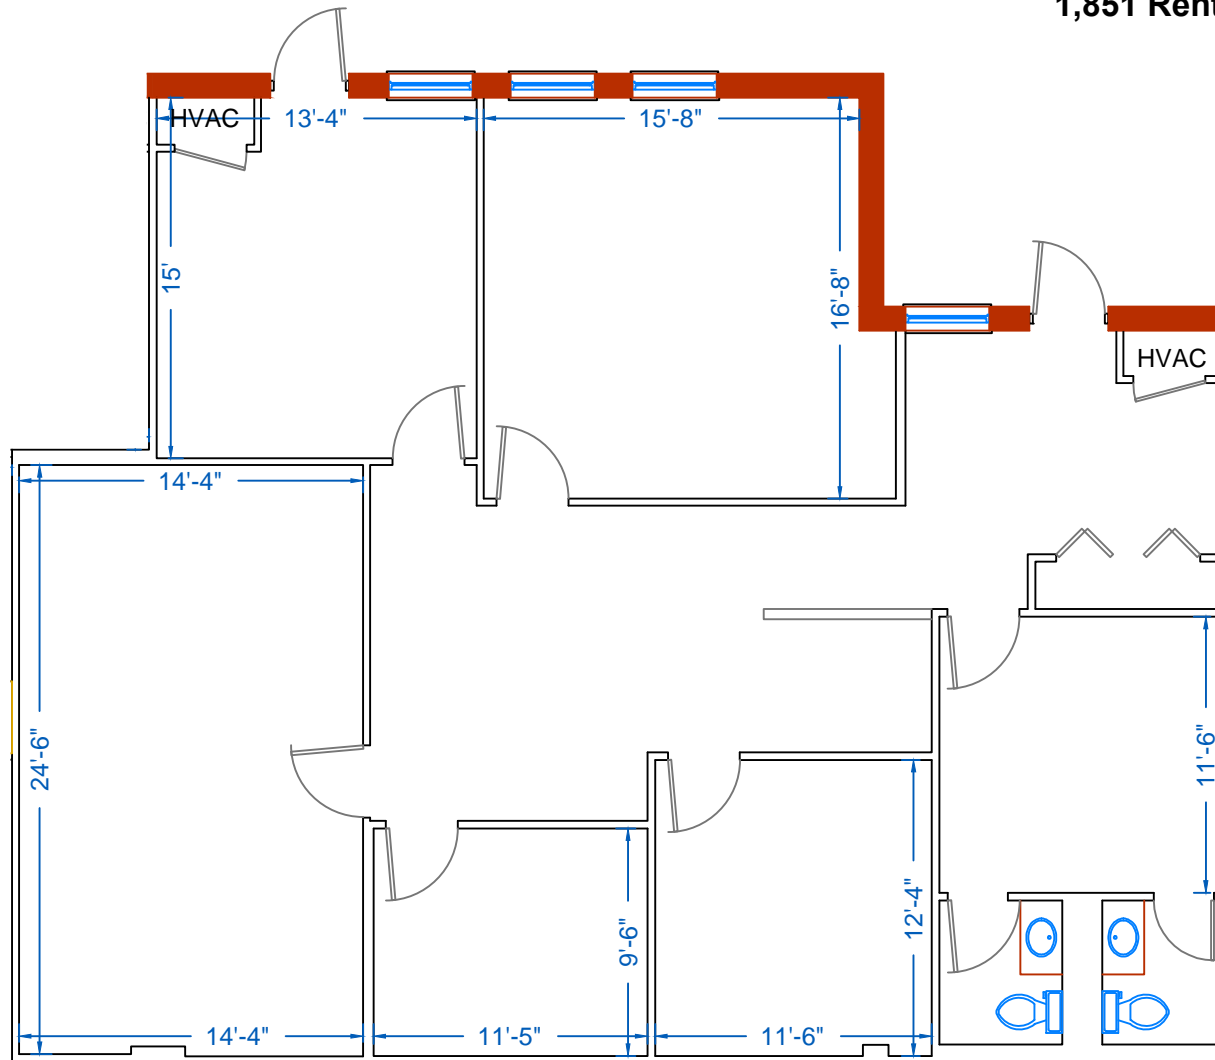

Platinum Office Park

2260 Hick Rd, Suite 405
1,851 Rentable Square Feet

Scale: 1/8" = 1'-0"

PO Box 1189
Palatine, IL 60078

MOATS
OFFICE PROPERTIES

Office: 847-359-2121
Ryan: 847-363-9700