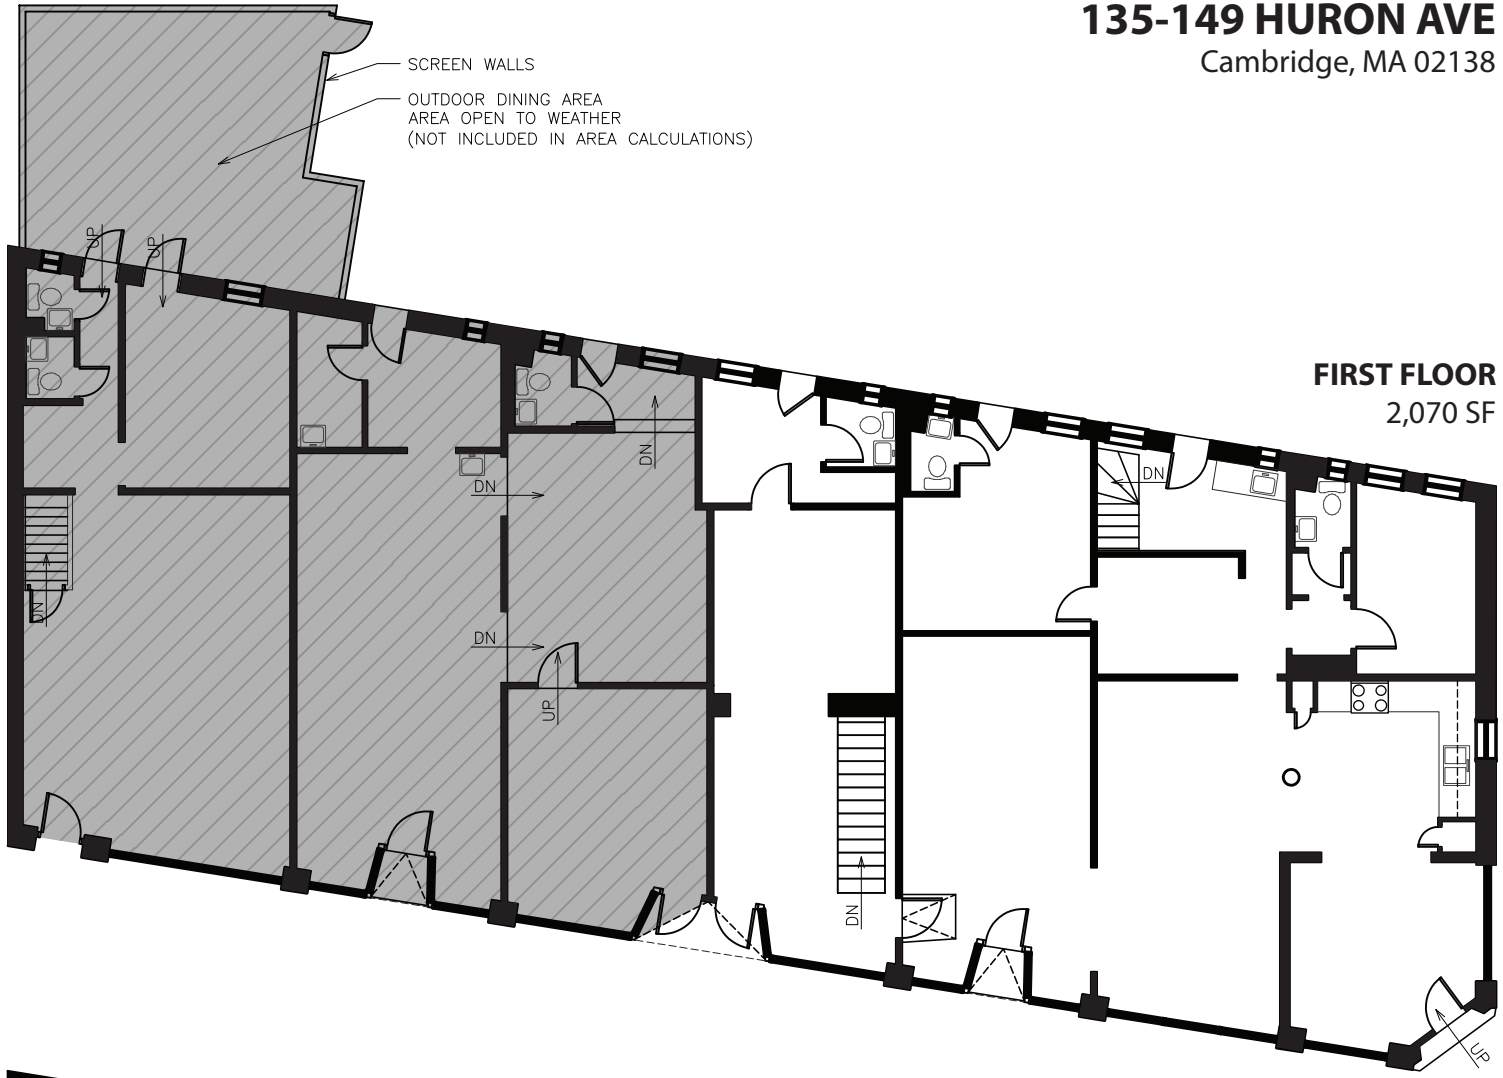

135-149 HURON AVE

Cambridge, MA 02138

FIRST FLOOR

2,070 SF

BASEMENT

2,619 SF