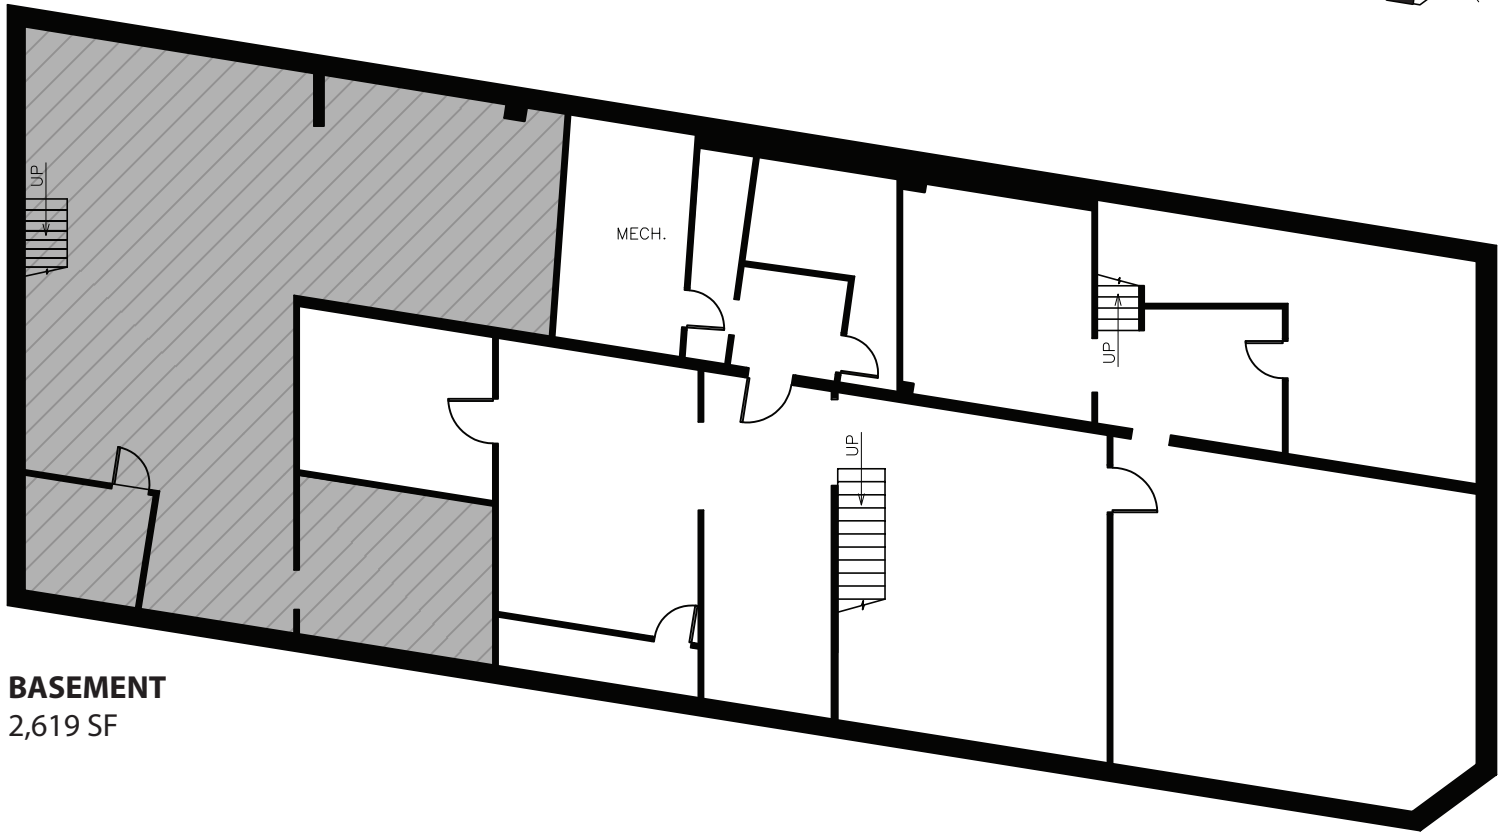

135-149 HURON AVE

Cambridge, MA 02138

FIRST FLOOR

2,070 SF

BASEMENT

2,619 SF