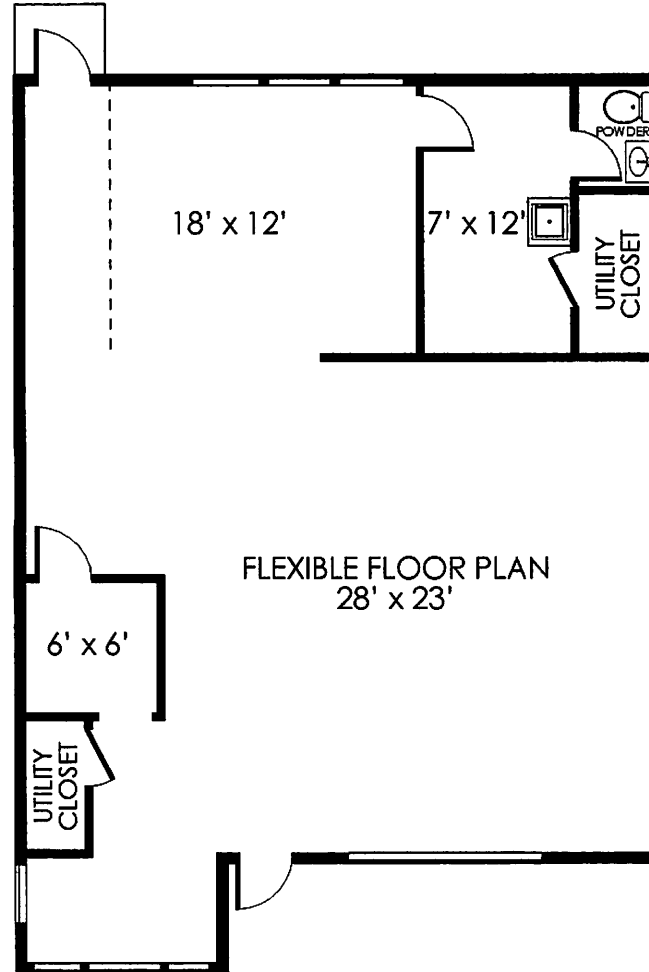

**55 BEACH STREET, BUILDING 1, UNIT 4C, WESTERLY**

---

**TOTAL AREA : 1304 sqft**