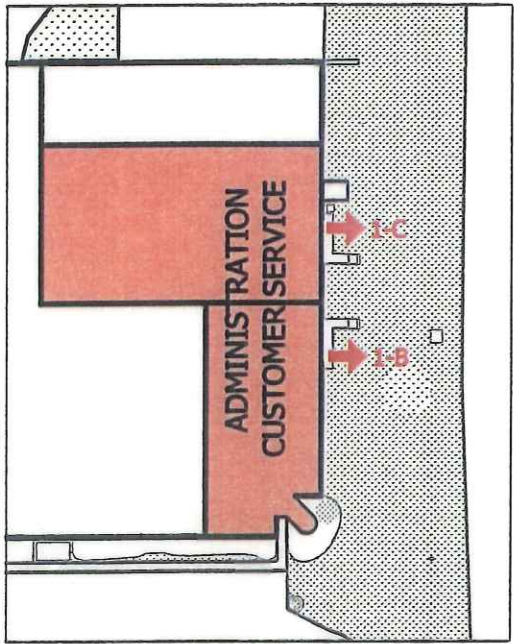

QUAD DIRECT  
4333 DAVENPORT ROAD  
FREDERICKSBURG VA. 22408

SECOND FLOOR

**SAFETY LEGEND .....**

- DEPARTMENT EVACUATION MEETING PLACE
- SEVERE WEATHER SHELTERS (GROUND FLOOR)
- LETTER ASSIGNED TO PARKING LOT
- INCIDENT COMMAND
- EMERGENCY EXITS WITH DOOR NUMBERS

**NOTE .....**  
DOORS MARKED WITH RED ARROWS ARE TO BE USED BY THE FIRE DEPARTMENT WHEN RESPONDING TO AN EMERGENCY

GROUND FLOOR

**Quad Direct Va. Facility**

**SAFETY OVERALL PLANT EVACUATION AND SEVERE WEATHER MAP**

NO.	REVISED	BY	DATE

Scale: 1 OF 1

Quad Direct - Norfolk Location/Quad Direct - Virginia/Quad Facility Management/Quad Direct - 4333 Davenport Road - 10/15/08