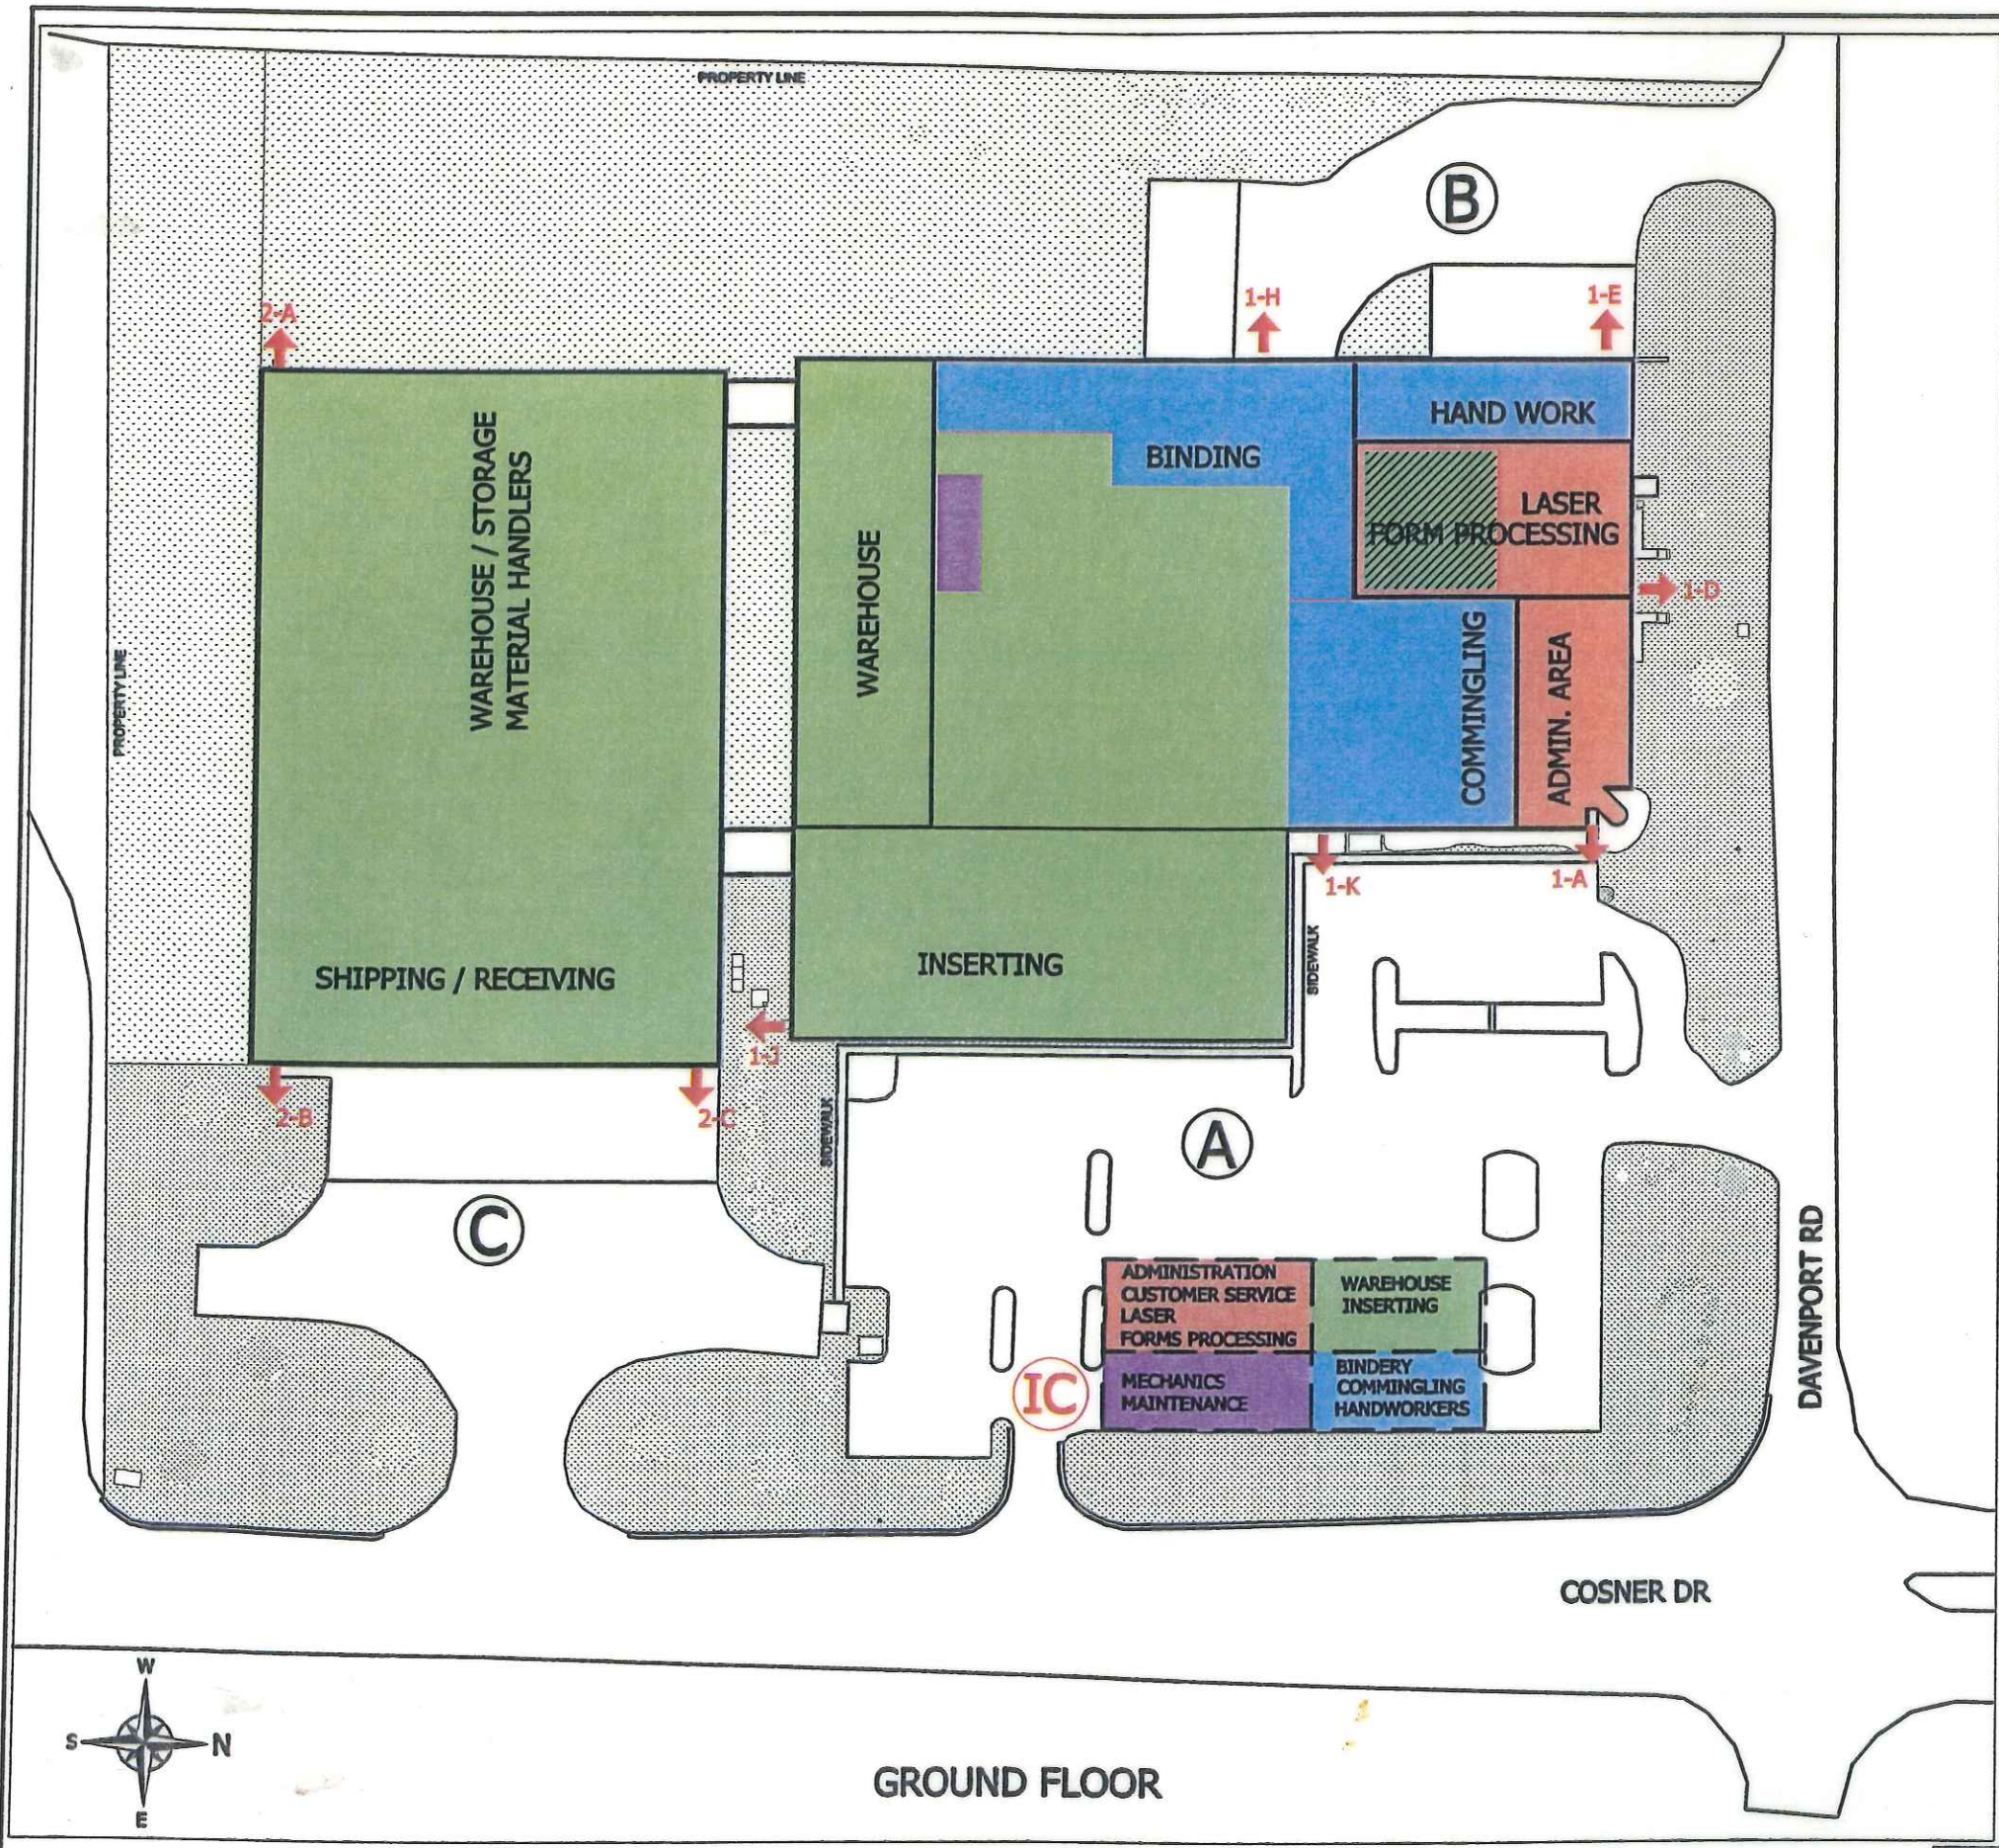

QUAD DIRECT  
4333 DAVENPORT ROAD  
FREDERICKSBURG VA. 22408

SECOND FLOOR

**SAFETY LEGEND .....**

- DEPARTMENT EVACUATION MEETING PLACE
- SEVERE WEATHER SHELTERS (GROUND FLOOR)
- LETTER ASSIGNED TO PARKING LOT
- INCIDENT COMMAND
- EMERGENCY EXITS WITH DOOR NUMBERS

**NOTE .....**  
DOORS MARKED WITH RED ARROWS ARE TO BE USED BY THE FIRE DEPARTMENT WHEN RESPONDING TO AN EMERGENCY

GROUND FLOOR

**Quad Direct Va. Facility**

**SAFETY OVERALL PLANT EVACUATION AND SEVERE WEATHER MAP**

NO.	REVISED	BY	DATE

Scale: 1 OF 1

Quad Direct - Norfolk Location/Quad Direct - Virginia/Quad Facility Management/Quad Direct - 4333 Davenport Road - 10/15/08