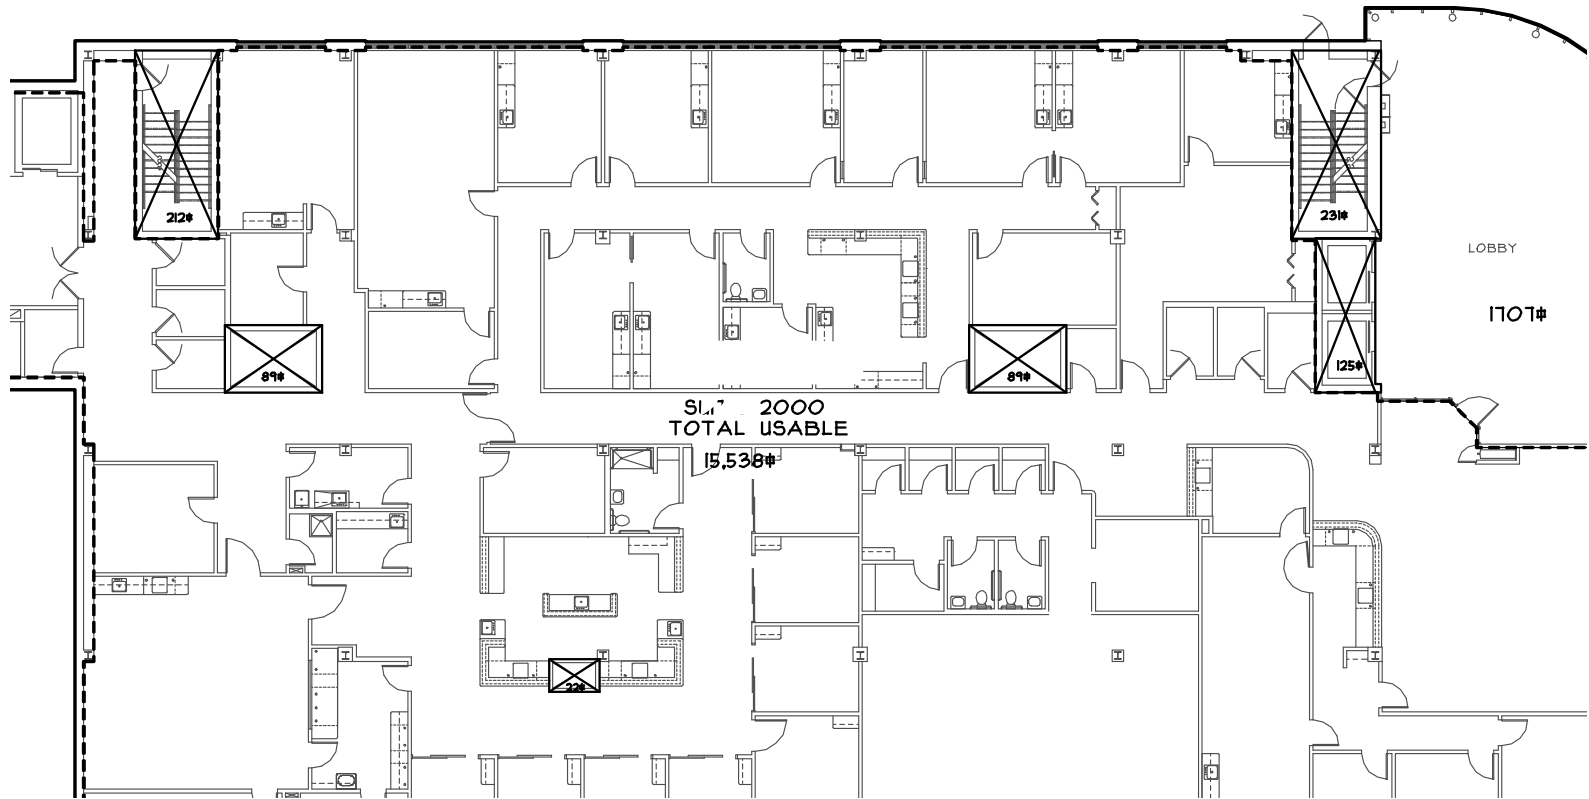

For Sale or Lease
Former Medical Campus

1301 Copperfield Avenue Joliet, Illinois 60432

For more information

Perry Higa

630 693 0684

phiga@hiffman.com

Specialty Care Building
2nd Floor - 17,245 SF