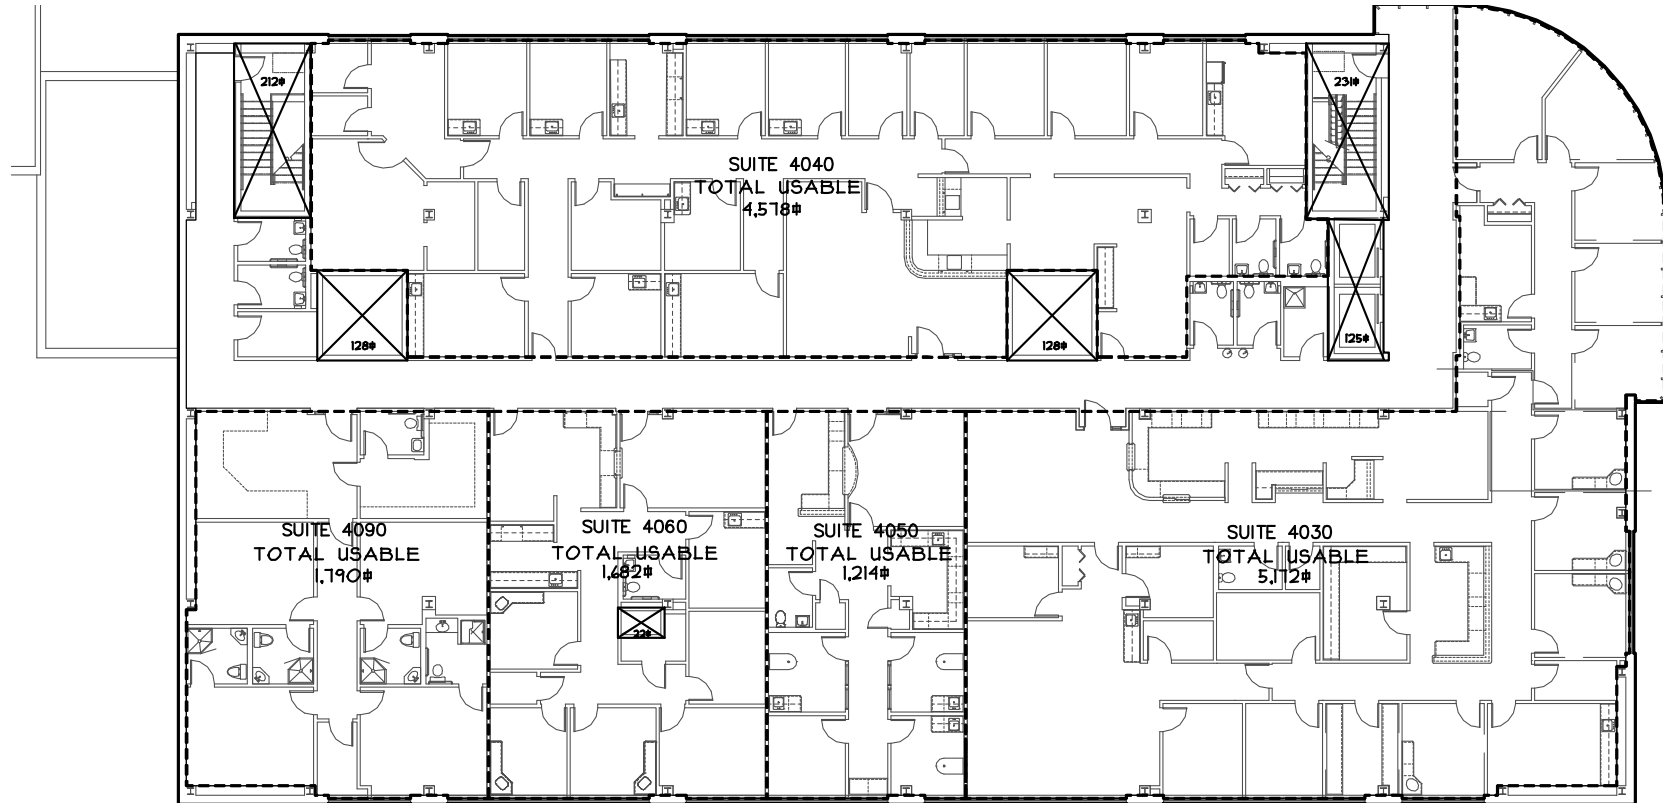

1301 Copperfield Avenue Joliet, Illinois 60432

For more information

Perry Higa

630 693 0684

phiga@hiffman.com

Specialty Care Building

4th Floor - 16,475 SF