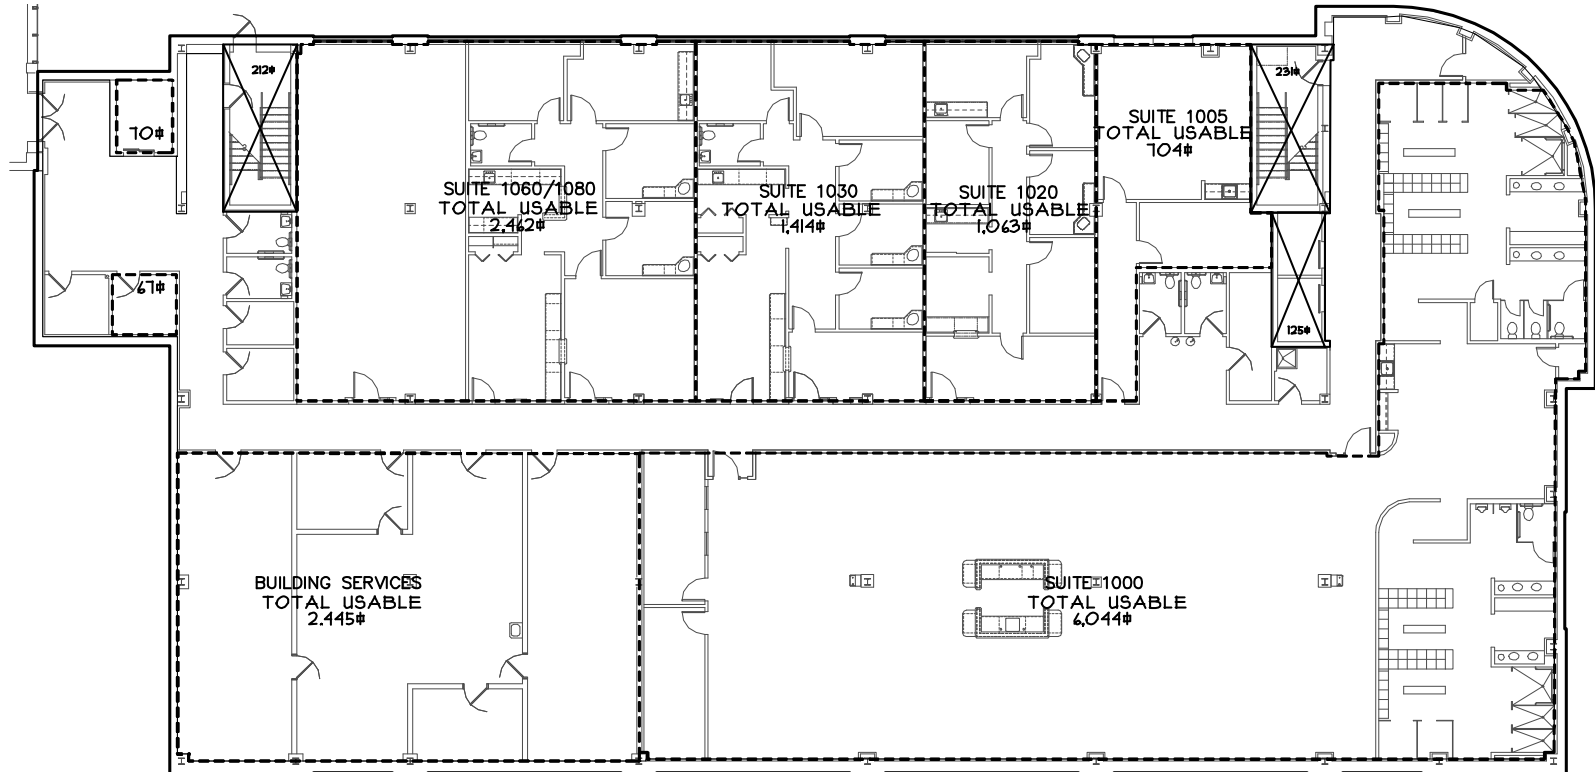

For Sale or Lease
Former Medical Campus

1301 Copperfield Avenue Joliet, Illinois 60432

Specialty Care Building
1st Floor - 16,771 SF

For more information

Perry Higa

630 693 0684

phiga@hiffman.com

NAHiffman