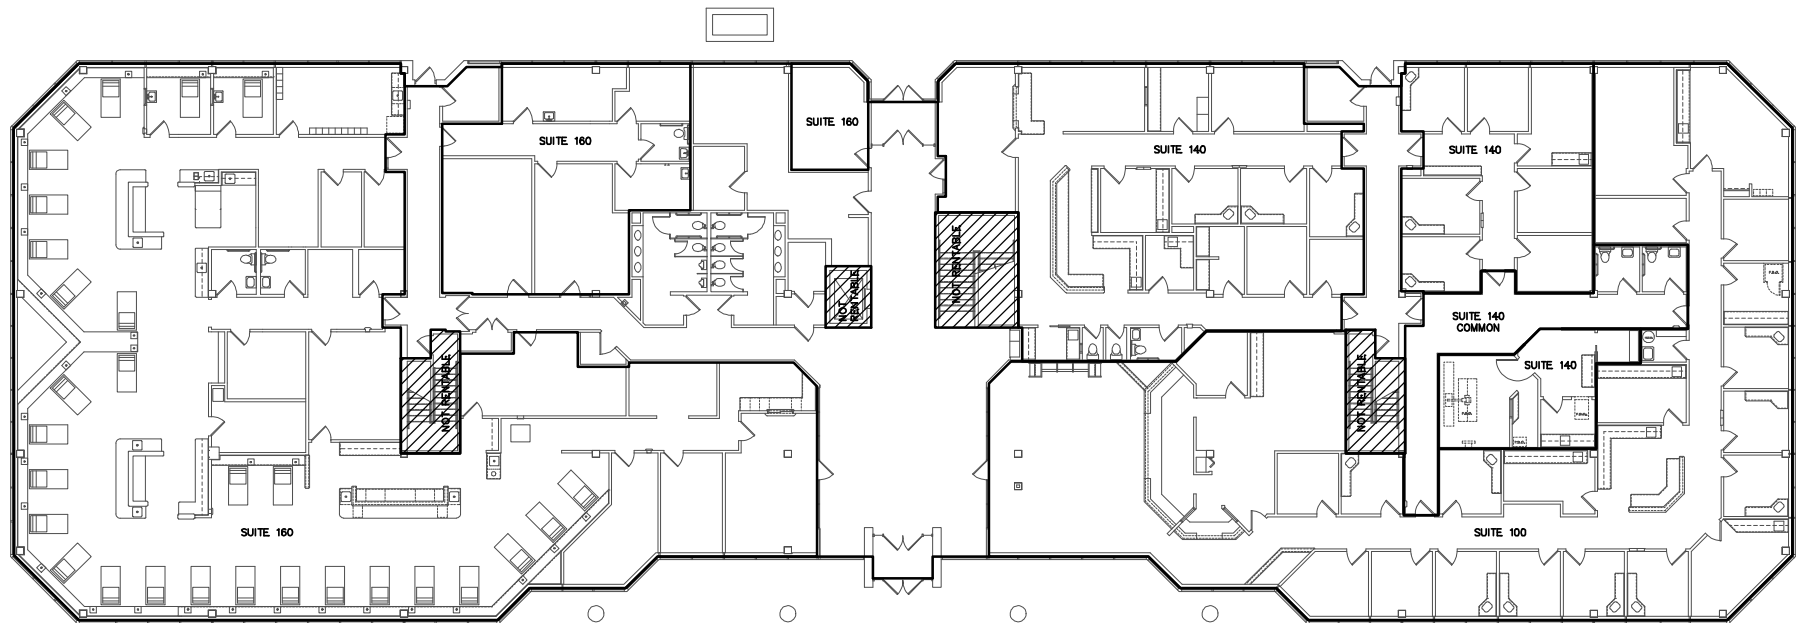

For Sale or Lease
Former Medical Campus

1300 Copperfield Avenue
Joliet, Illinois 60432

Essington Building
1st Floor - 22,424 SF

For more information

Perry Higa

630 693 0684

phiga@hiffman.com

NAHiffman