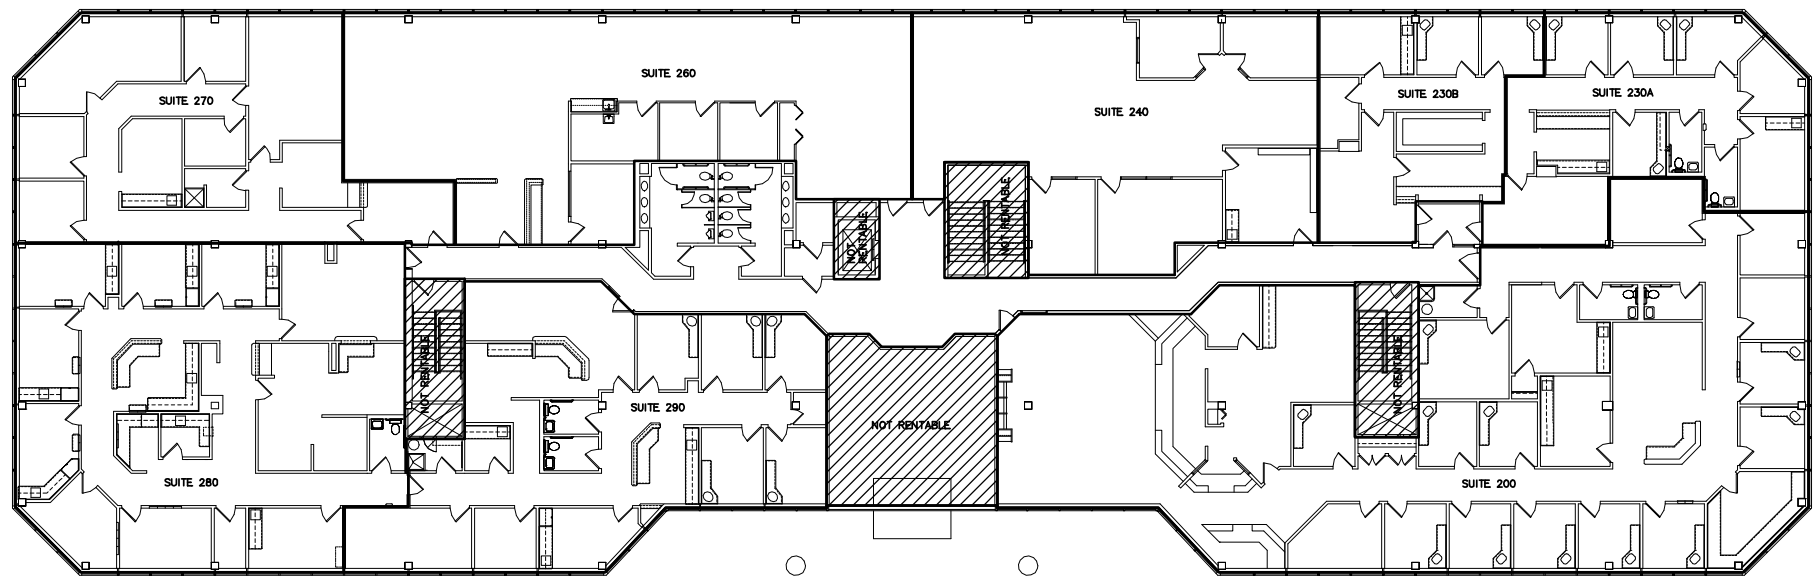

For Sale or Lease
Former Medical Campus

1300 Copperfield Avenue
Joliet, Illinois 60432

Essington Building
2nd Floor - 21,531 SF

For more information

Perry Higa

630 693 0684

phiga@hiffman.com

NAHiffman