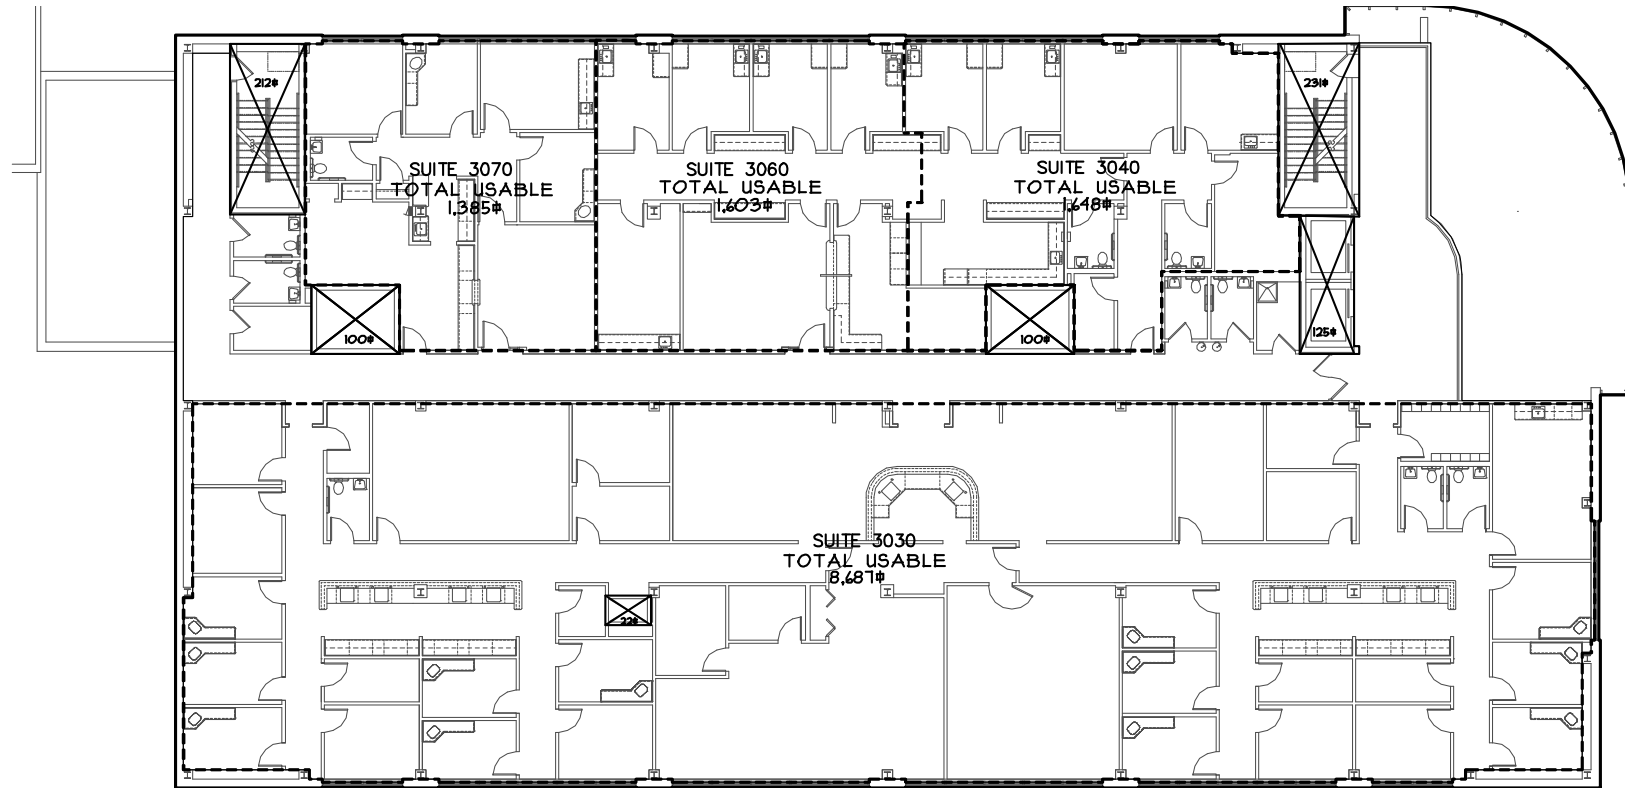

For Sale or Lease
Former Medical Campus

1301 Copperfield Avenue
Joliet, Illinois 60432

For more information

Perry Higa

630 693 0684

phiga@hiffman.com

Specialty Care Building

3rd Floor - 15,437 SF