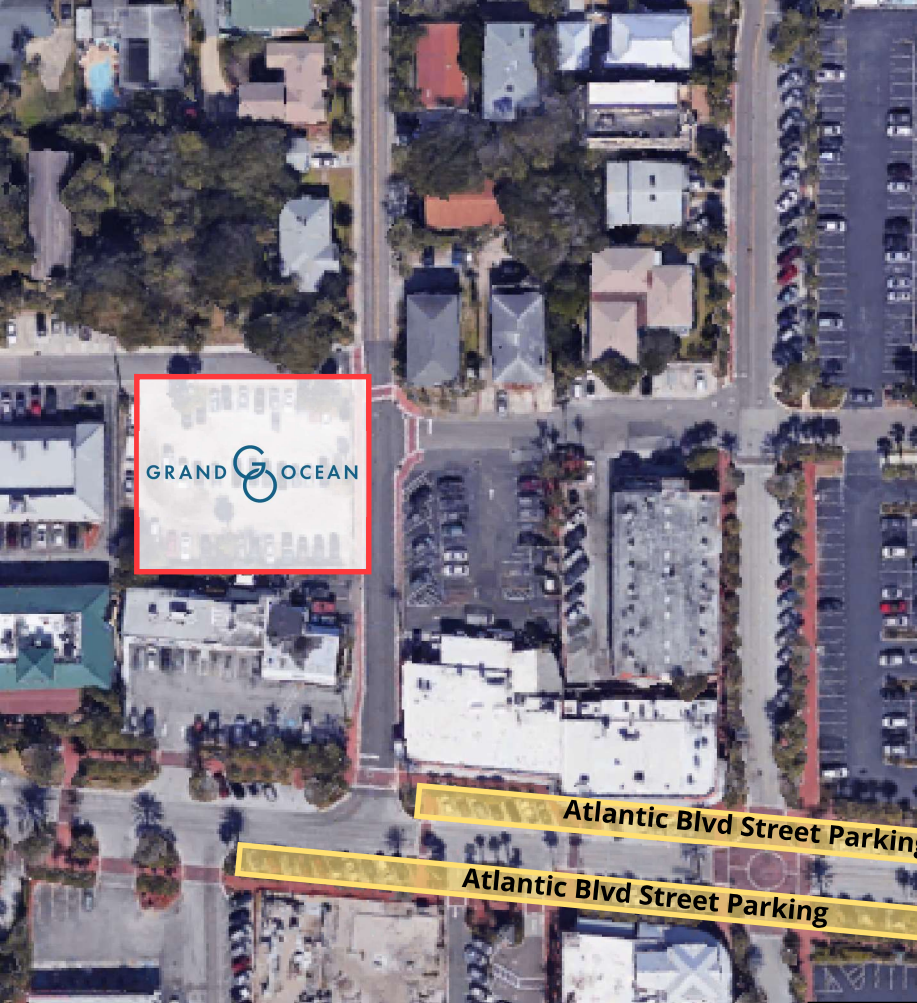

Street Parking - Pay to Park

All street parking within the Beaches Town Center is free until 11am

Parking is free in public parking spaces from Midnight - 11 am, with a 3 hour maximum time limit on all spaces during this time period

(no parking is allowed in Atlantic Beach between 3am-5am).

Paid parking will be enforced from 11am - Midnight 7 days a week.

First 1/2 hour is free; $1 per 1/2 hour thereafter; $6 maximum charge until 5pm, rates repeat from 5pm-midnight (all Atlantic Beach spaces have a 3 hour maximum time limit).