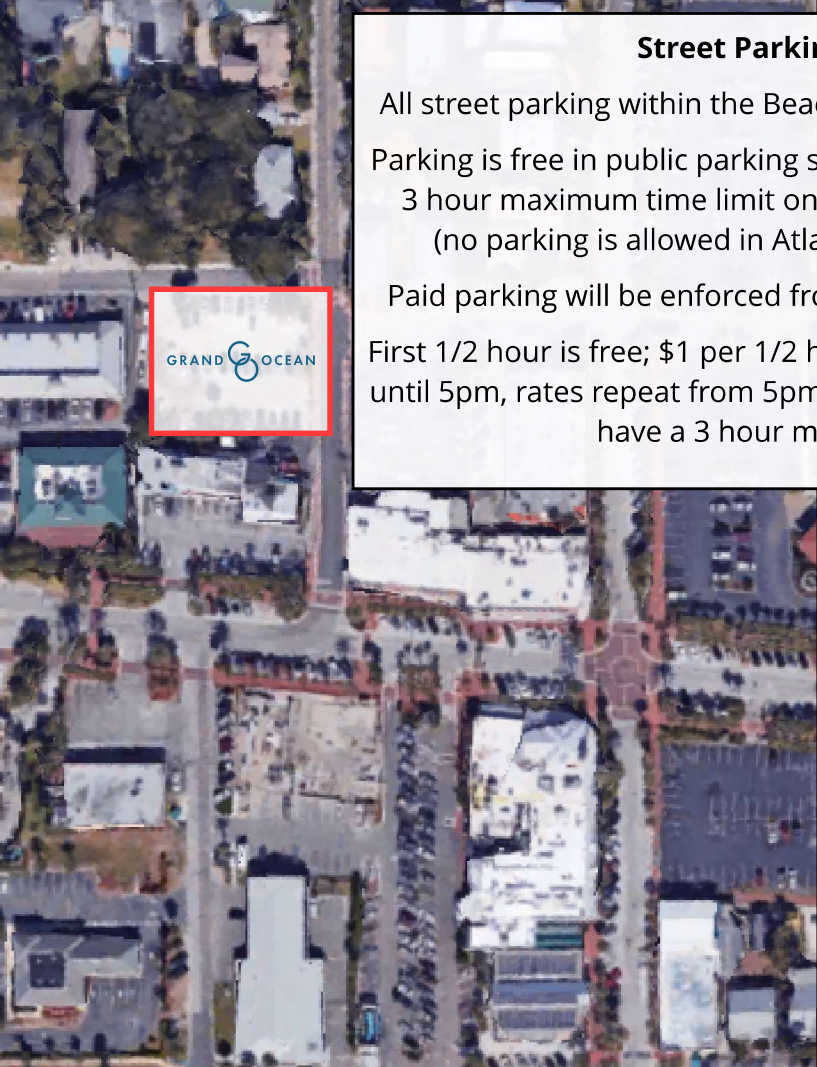

Lemon Street - Street Parking

Street Parking - Pay to Park

All street parking within the Beaches Town Center is free until 11am
Parking is free in public parking spaces from Midnight - 11 am, with a 3 hour maximum time limit on all spaces during this time period (no parking is allowed in Atlantic Beach between 3am-5am).

Paid parking will be enforced from 11am - Midnight 7 days a week.

First 1/2 hour is free; $1 per 1/2 hour thereafter; $6 maximum charge until 5pm, rates repeat from 5pm-midnight (all Atlantic Beach spaces have a 3 hour maximum time limit).