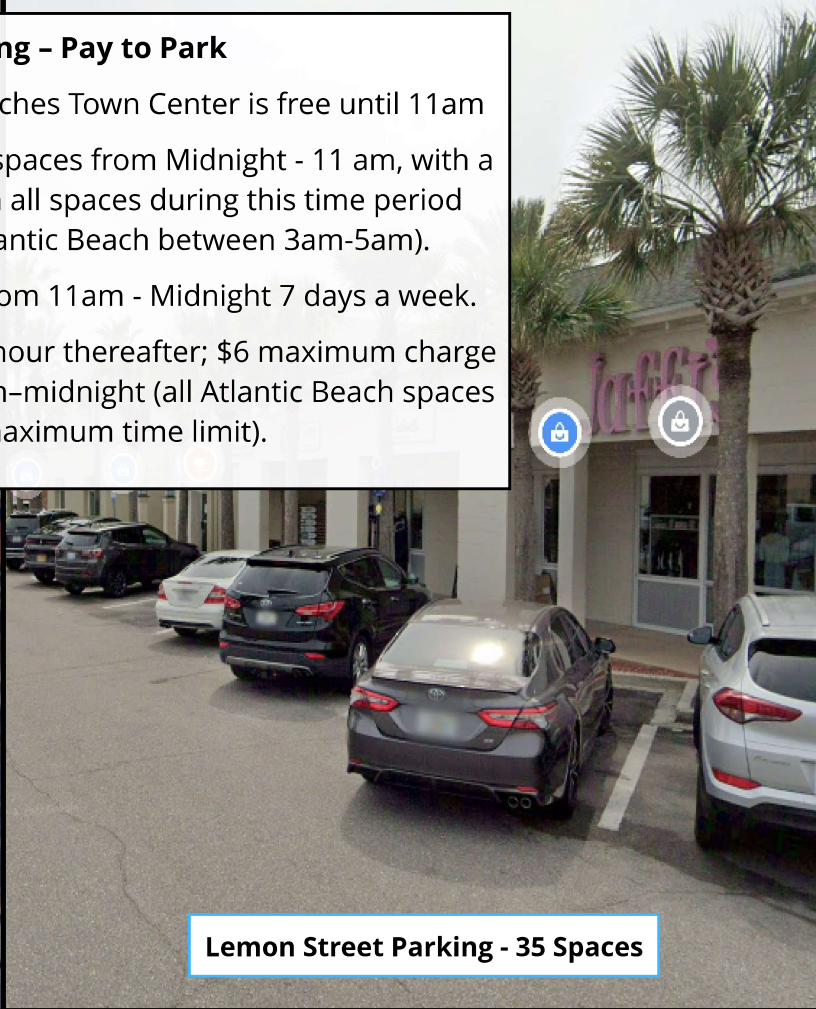

Street Parking - Pay to Park

All street parking within the Beaches Town Center is free until 11am
Parking is free in public parking spaces from Midnight - 11 am, with a 3 hour maximum time limit on all spaces during this time period (no parking is allowed in Atlantic Beach between 3am-5am).

Paid parking will be enforced from 11am - Midnight 7 days a week.

First 1/2 hour is free; $1 per 1/2 hour thereafter; $6 maximum charge until 5pm, rates repeat from 5pm-midnight (all Atlantic Beach spaces have a 3 hour maximum time limit).