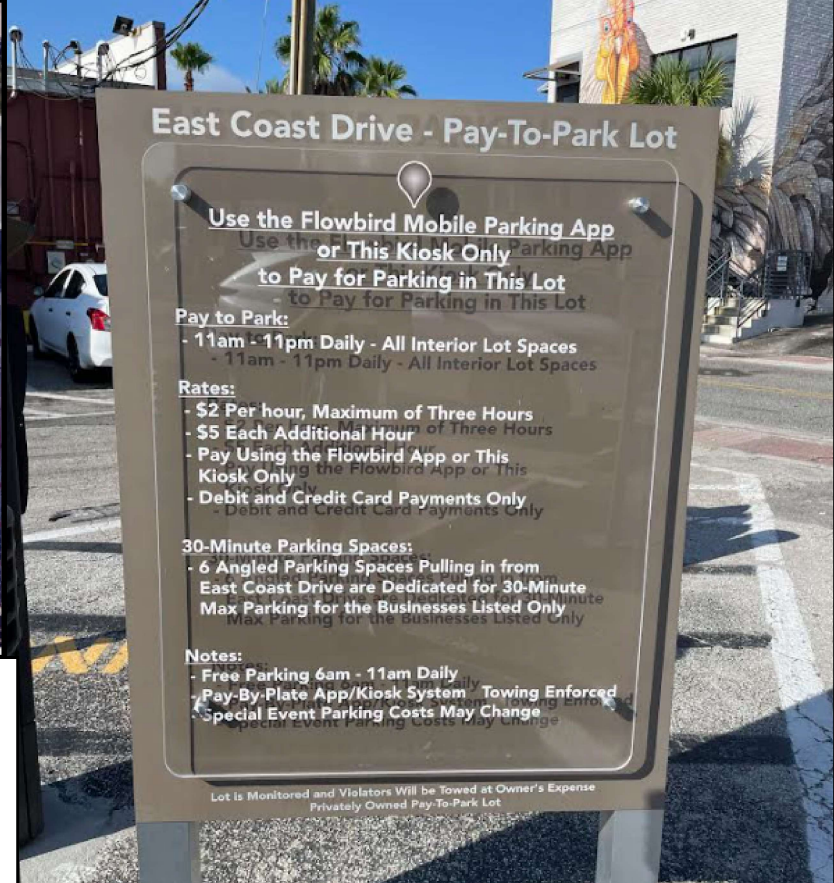

East Coast Drive
Pay to Park Lot

A

Lemon Street
Pay to Park Lot

B

Key:

- Paid Parking 
- Street Parking 
- Subject Property 

East Coast Drive - 19 Available Parking Spaces

Free parking 6am - 11am Daily

Pay to Park 11am - 11pm Daily

East Coast Drive - Thursday at 9:15am

Lemon Street Parking - 62 Available Parking Spaces

Free parking 6am – 11am Daily

Pay to Park 11am – 11pm Daily

Street Parking - Pay to Park

Ocean Blvd Street Parking - 28 Spaces

Street Parking - Pay to Park

All street parking within the Beaches Town Center is free until 11am
Parking is free in public parking spaces from Midnight - 11 am, with a 3 hour maximum time limit on all spaces during this time period (no parking is allowed in Atlantic Beach between 3am-5am).

Paid parking will be enforced from 11am - Midnight 7 days a week.

First 1/2 hour is free; \$1 per 1/2 hour thereafter; \$6 maximum charge until 5pm, rates repeat from 5pm-midnight (all Atlantic Beach spaces have a 3 hour maximum time limit).