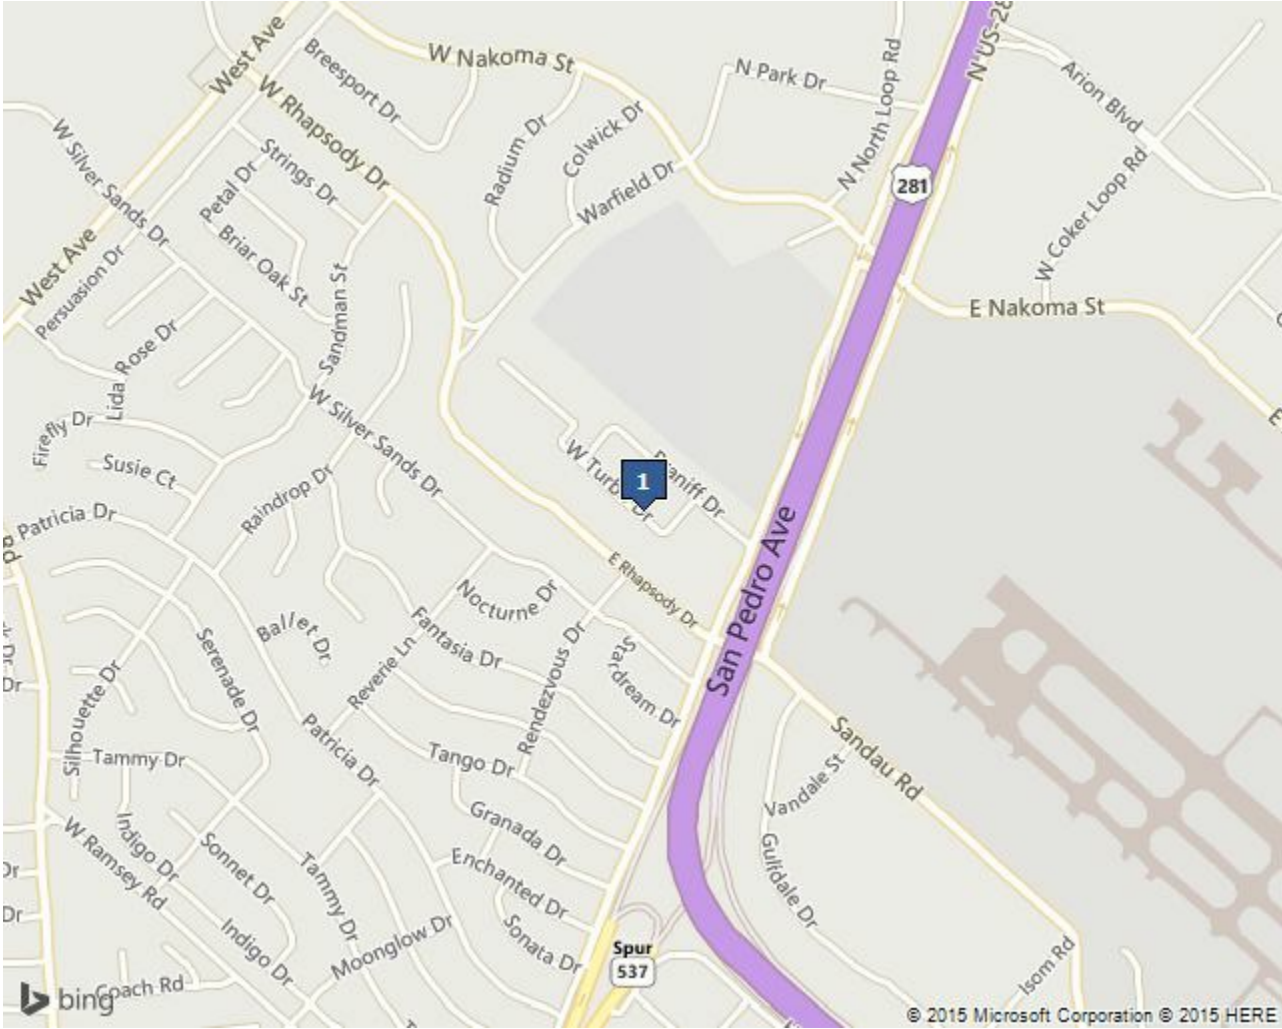

Office Space - Turbo @ Airport

Presented by
Alamo Commercial Real Estate

119 E Turbo Dr, San Antonio, TX 78216

Price: Negotiable

2 Story brick Office buildings with all utilities included. In the heart of the Airport / Industrial area. Affordable, efficient and perfect for your new start up business

Average office space is 12x15. Additional office space next door 11411 Rendezvous.

Office Space - Turbo @ Airport

119 E Turbo Dr, San Antonio, TX 78216

Property Photos

Office Space - Turbo @ Airport

119 E Turbo Dr, San Antonio, TX 78216

Location

Location Description

Across the street from Airport. Quick access to Hwy 281, see aerial pictures for proximity to Airport and surrounding business.