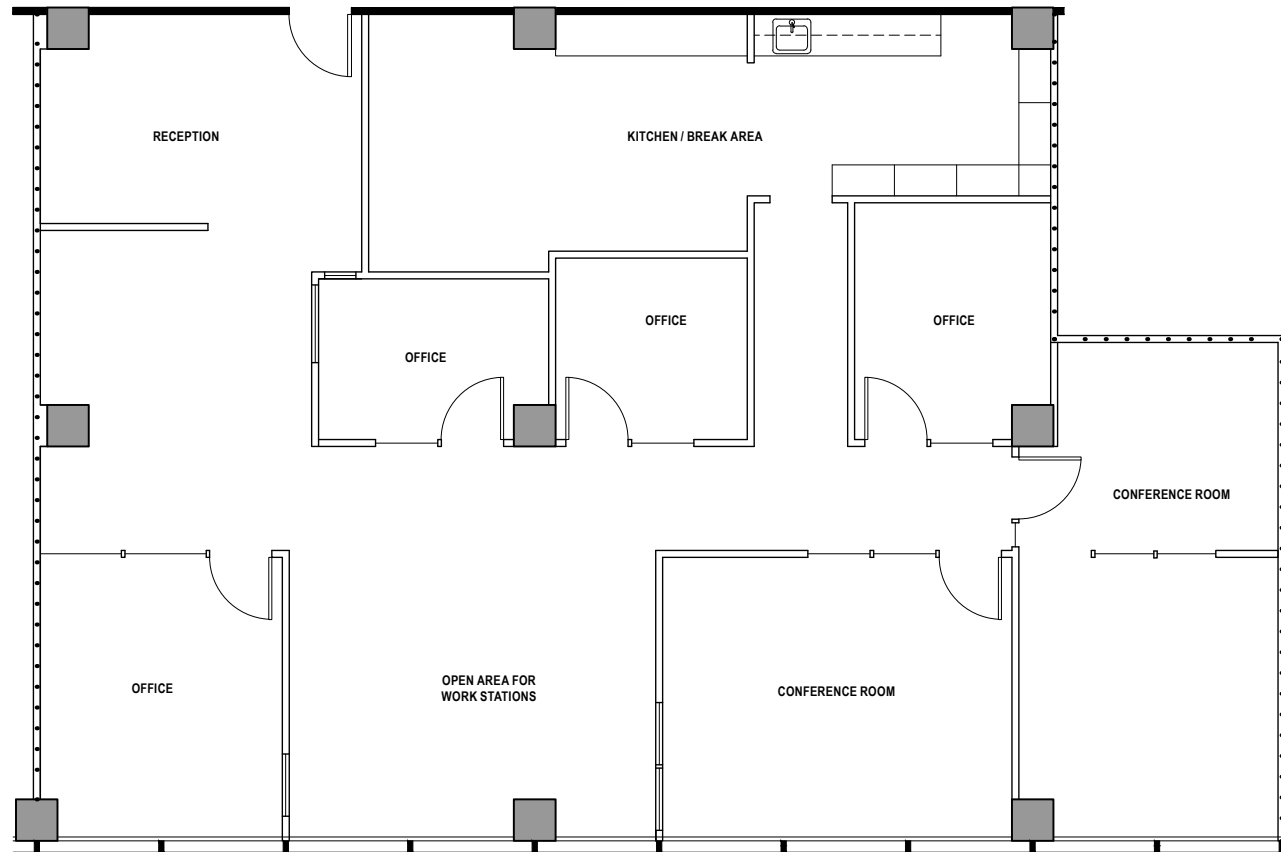

FLOOR 5 | SUITE 530

2,604 RSF

Bellevue Corporate Plaza
600 108th Avenue NE
Bellevue, Washington

OSCAR OLIVEIRA
425.646.3444

oscar@broderickgroup.com

MATT SCHRECK
425.646.5232

schreck@broderickgroup.com

Broderick Group, Inc.
10500 NE 8th Street
Suite 900

Bellevue, Washington 98004
main: 425.646.3444

broderickgroup.com

Floor 5 Plan

The information contained herein has been given to us by the owner or sources that we deem reliable. We have no reason to doubt its accuracy, but we do not guarantee it. Prospective tenants should carefully verify all information contained herein.