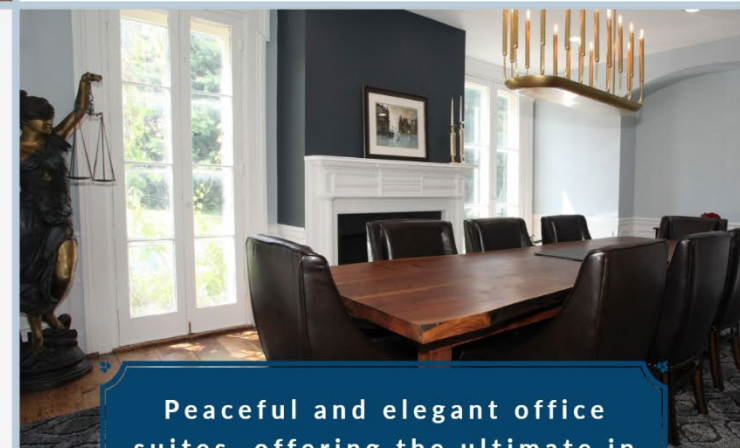

MAPLES

Executive Office Suites

*PEACEFUL LUXURY
HISTORICALLY MODERN*

**Everything you need to
succeed is included,
right down to the coffee**

CONTACT
845-243-2919
victoria@maples-ny.com
108 Montgomery St., Rhinebeck, NY

Designed for professionals needing flexibility, simplicity and the highest level of impressive spaces, Maples is the premier choice for law or accounting firms, architect or real estate offices, production companies or other business professionals.