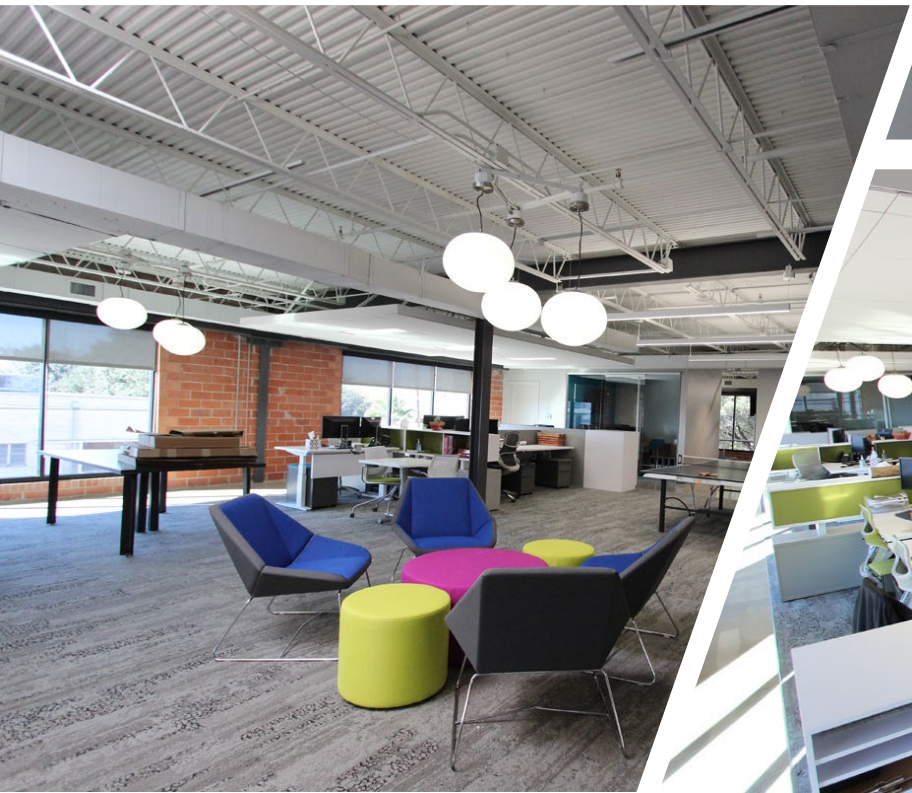

interior photos

cast village