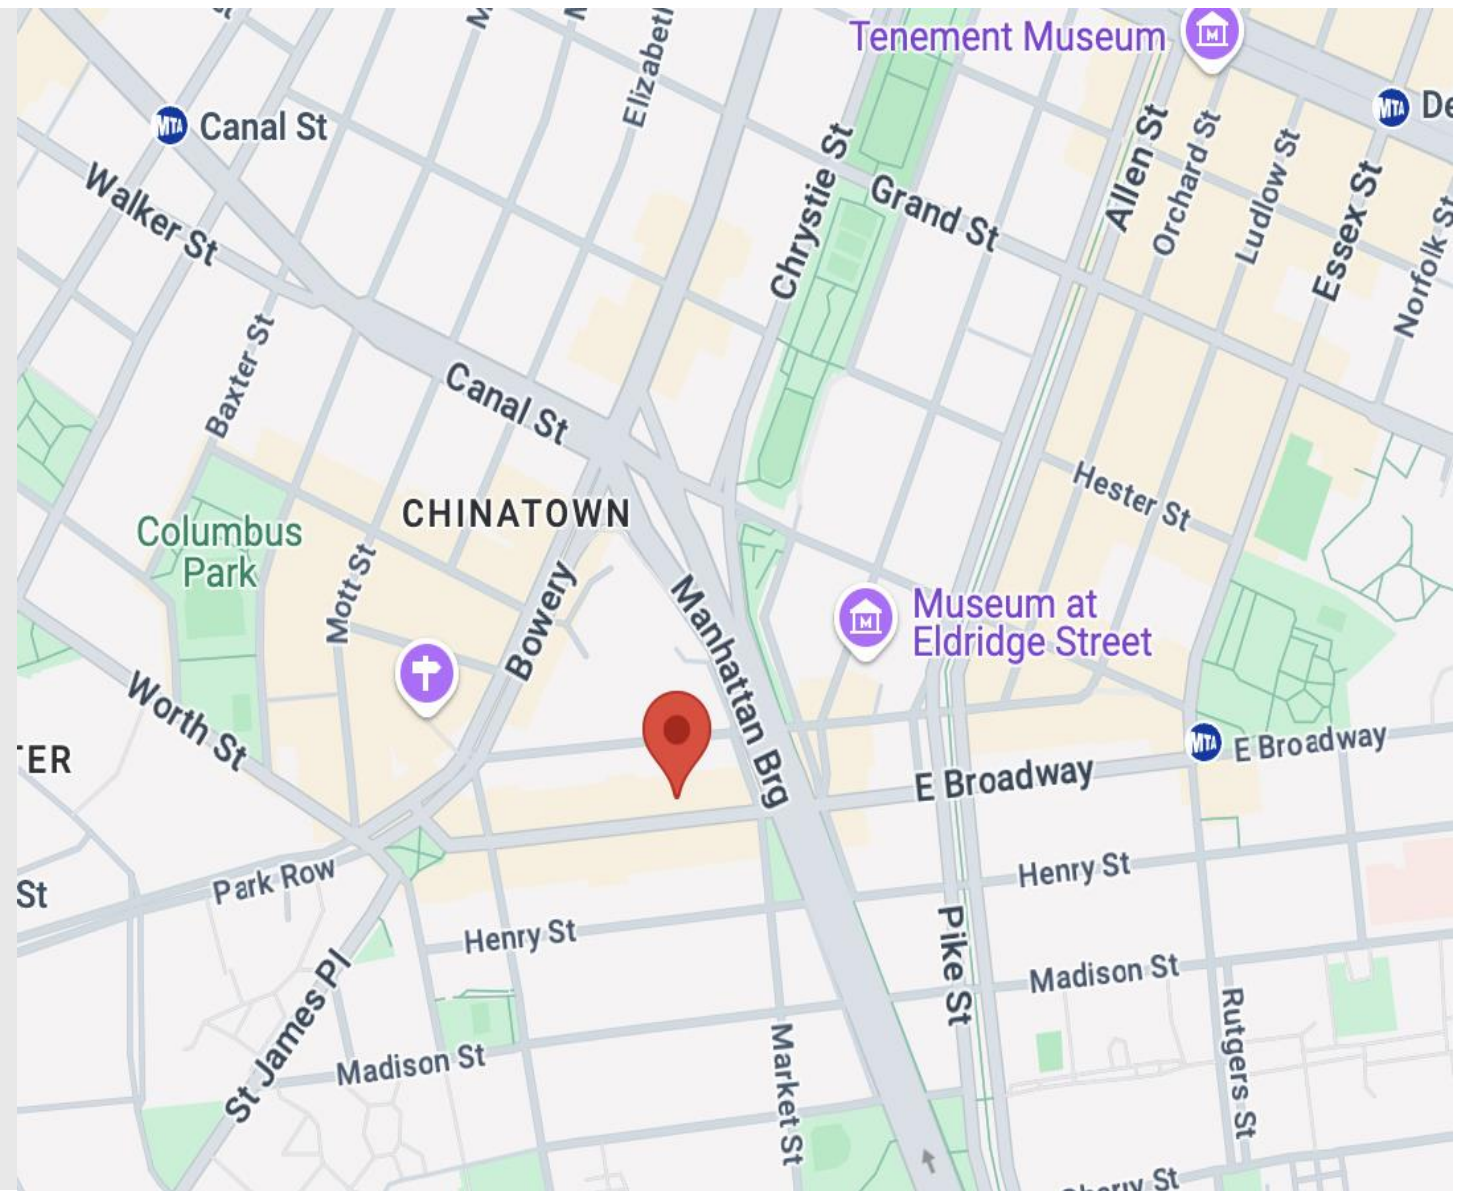

安順大藥房
Catherine Pharmacy
58 TEL: 917-5111

Interior: Kitchen

Interior: Seating

Interior: Basement

Interior: Equipment

Location: Map & Train Lines

TRANSIT SUBWAY

East Broadway (F)

6 min walk (0.3 miles)

Grand Street (B) (D)

9 min walk (0.4 miles)

Chambers Street (J) (Z)

11 min walk (0.5 miles)

Canal Street (J) (Z)

13 min walk (0.6 miles)

Bowery (J) (Z)

13 min walk (0.6 miles)

Space Details: Floor Plan

Possession: Immediate

Term: Negotiable

Frontage: 20 feet

Contact for pricing

ledvech_group

56 East Broadway Store