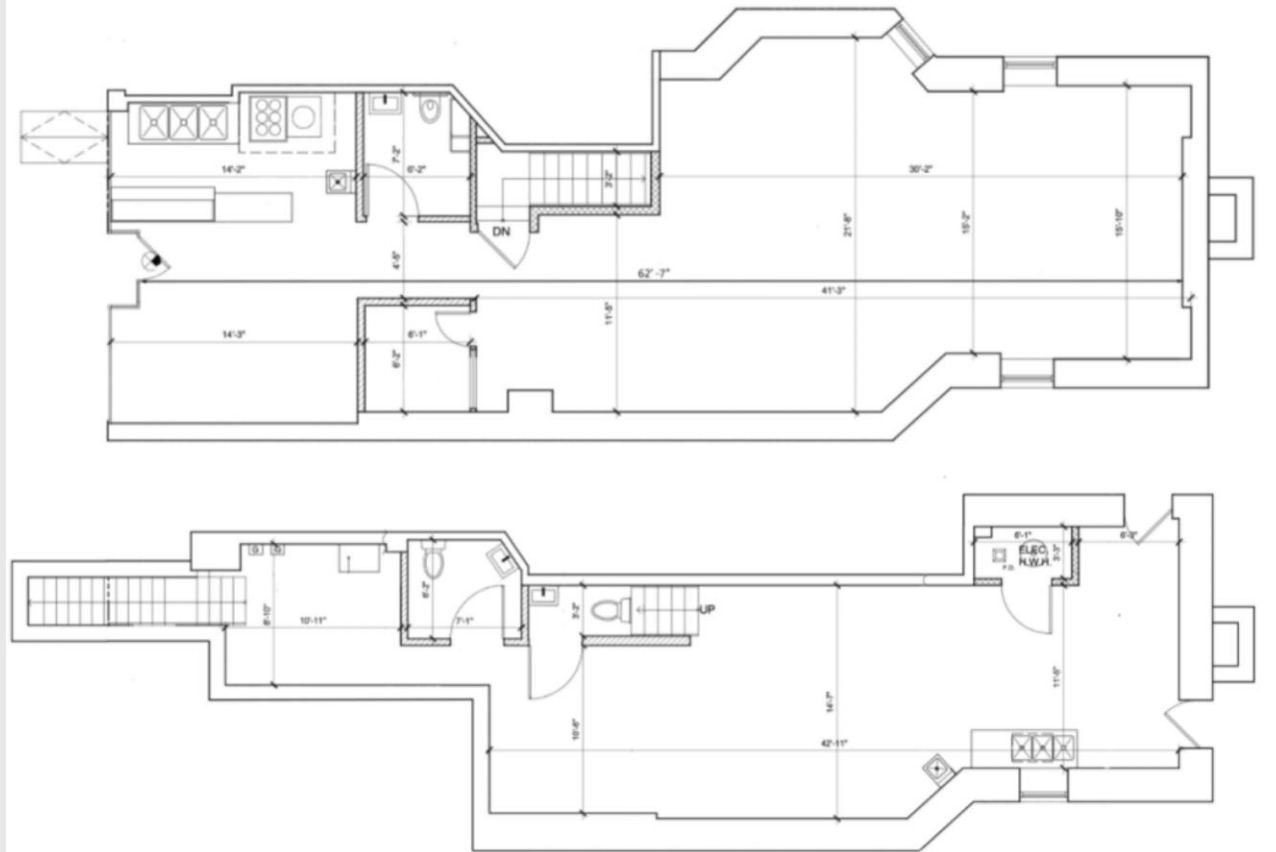

13 min walk (0.6 miles)

Space Details: Floor Plan

Possession: Immediate

Term: Negotiable

Frontage: 20 feet

Contact for pricing

ledvech_group

56 East Broadway Store

All dimensions and square footages are approximate and subject to construction variances and tolerances and may vary from floor to floor. Square footage exceeds the usable floor area. Features and finishes are subject to change.