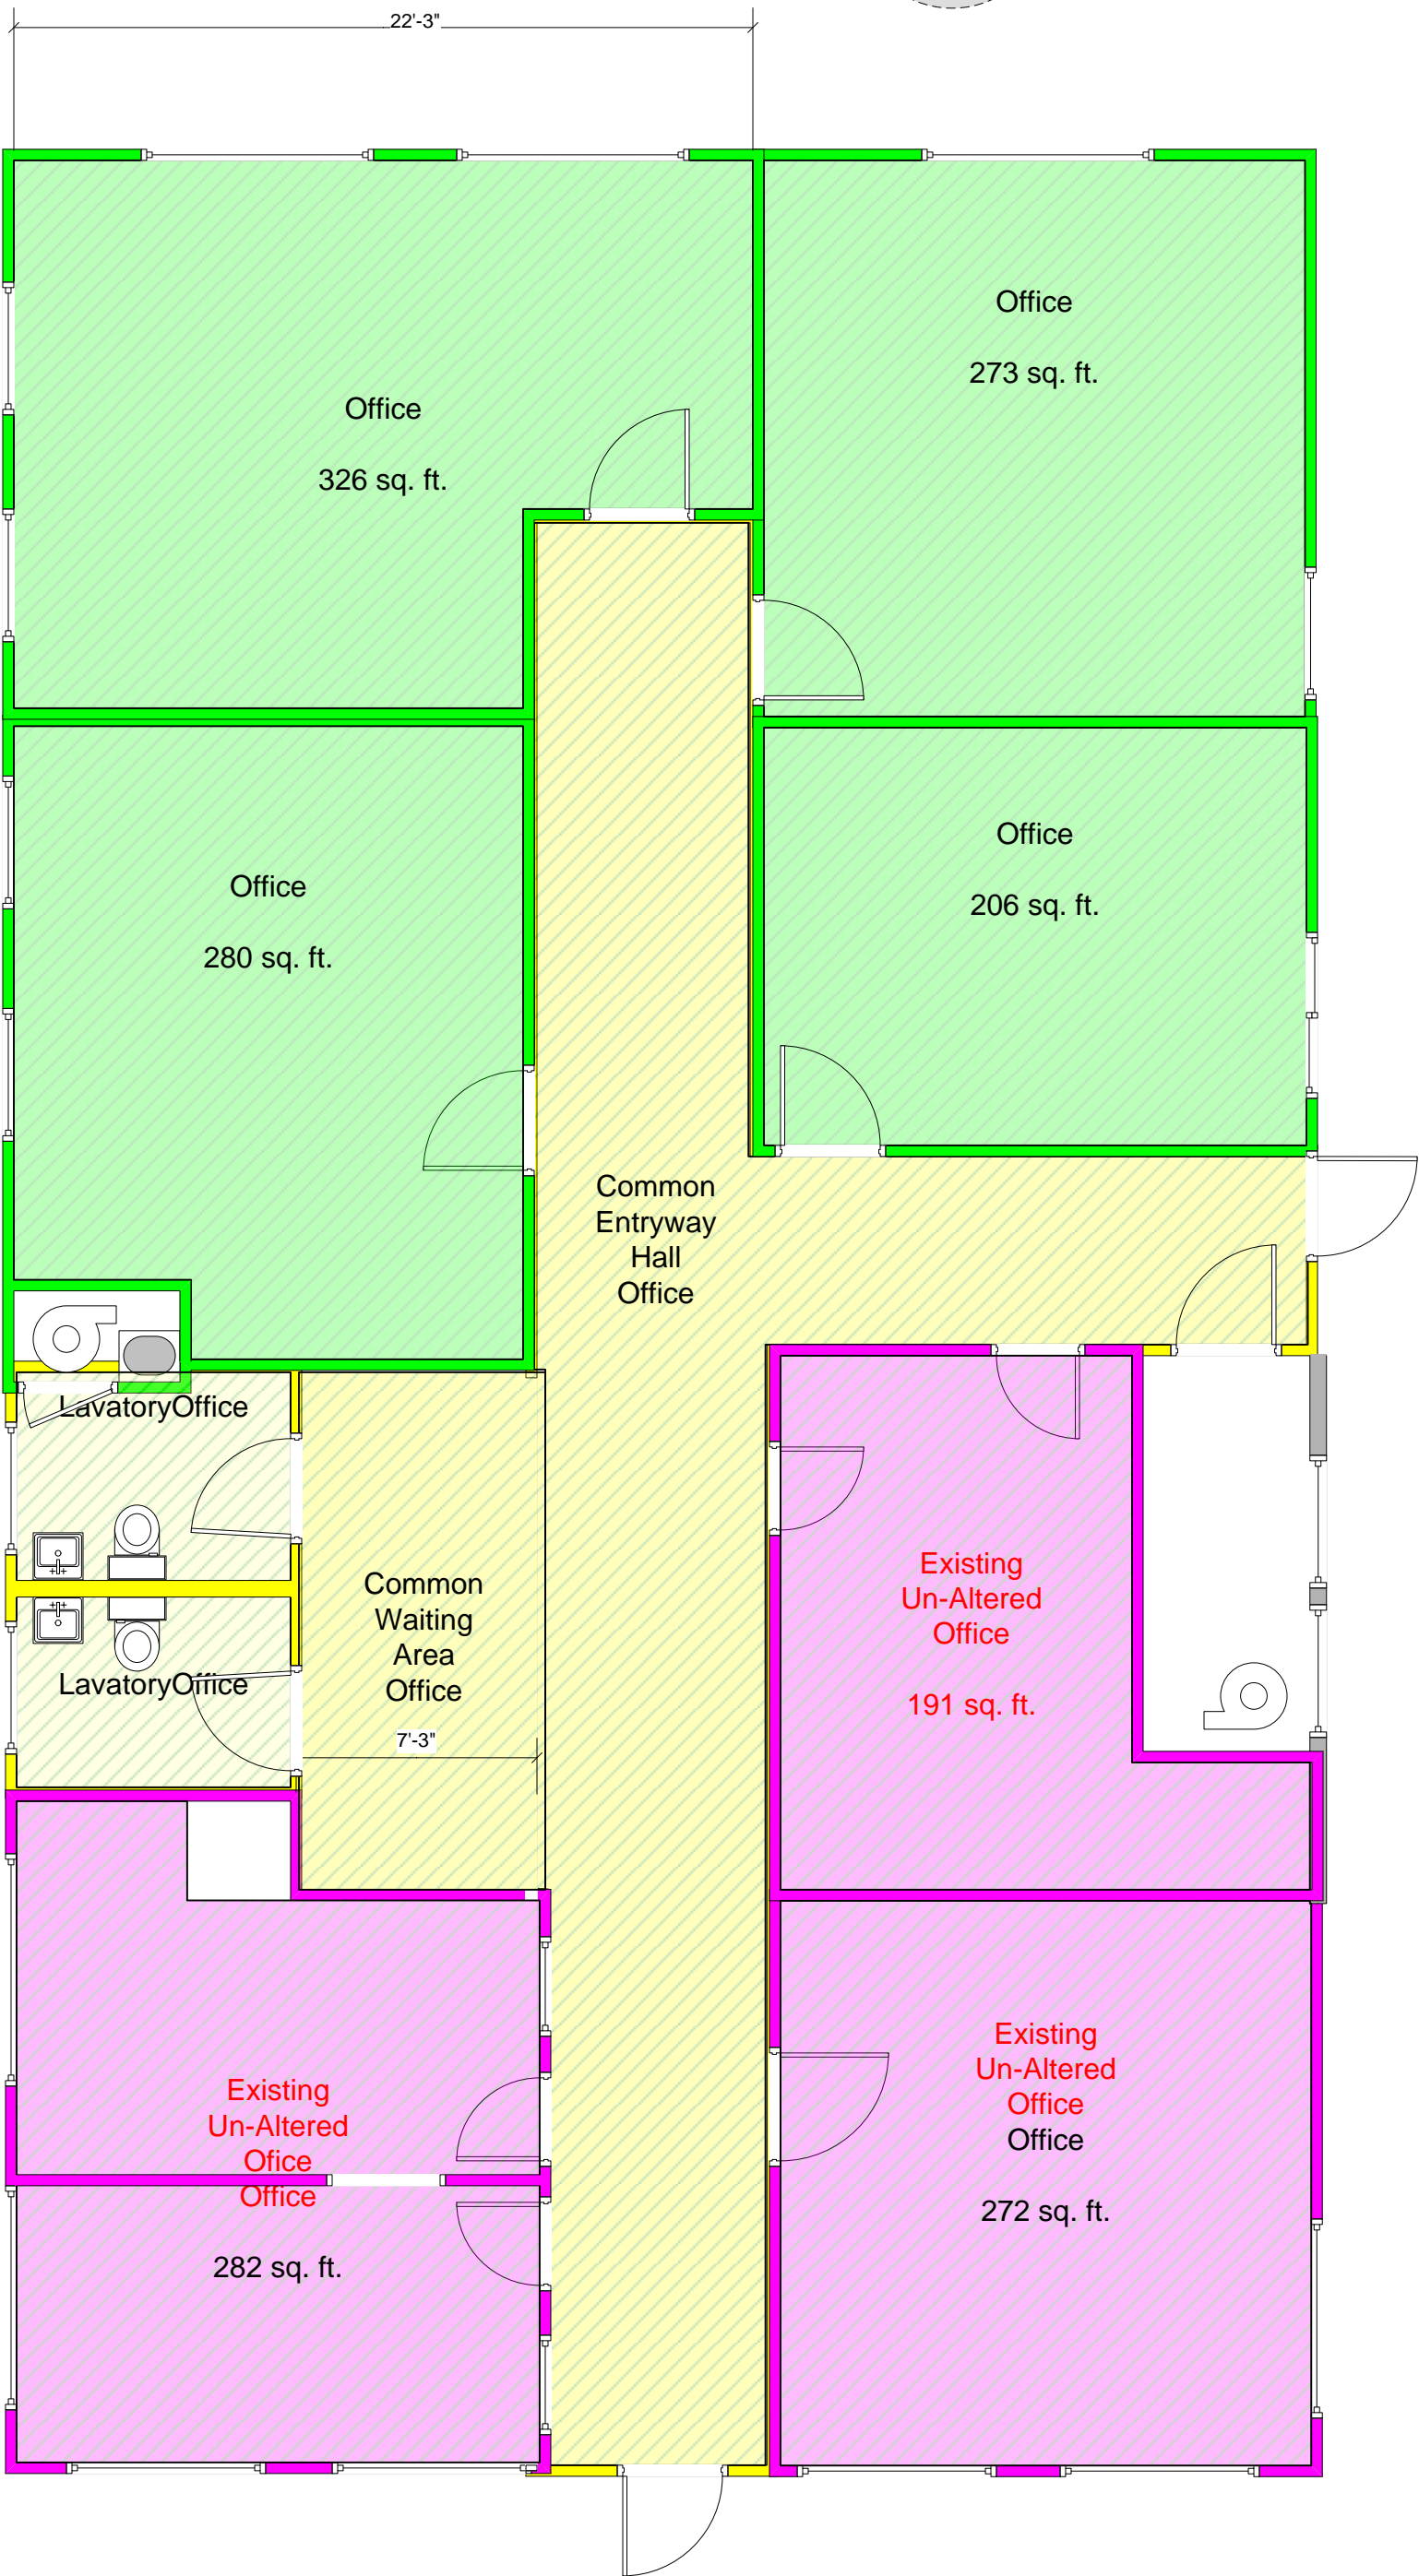

Windows need to be checked for size and location

22'-3"

56'-7"

Office  
326 sq. ft.

Office  
273 sq. ft.

Office  
280 sq. ft.

Office  
206 sq. ft.

Common  
Entryway  
Hall  
Office

Lavatory  
Office

Lavatory  
Office

Common  
Waiting  
Area  
Office  
7'-3"

Existing  
Un-Altered  
Office  
191 sq. ft.

Existing  
Un-Altered  
Office  
Office  
282 sq. ft.

Existing  
Un-Altered  
Office  
Office  
272 sq. ft.