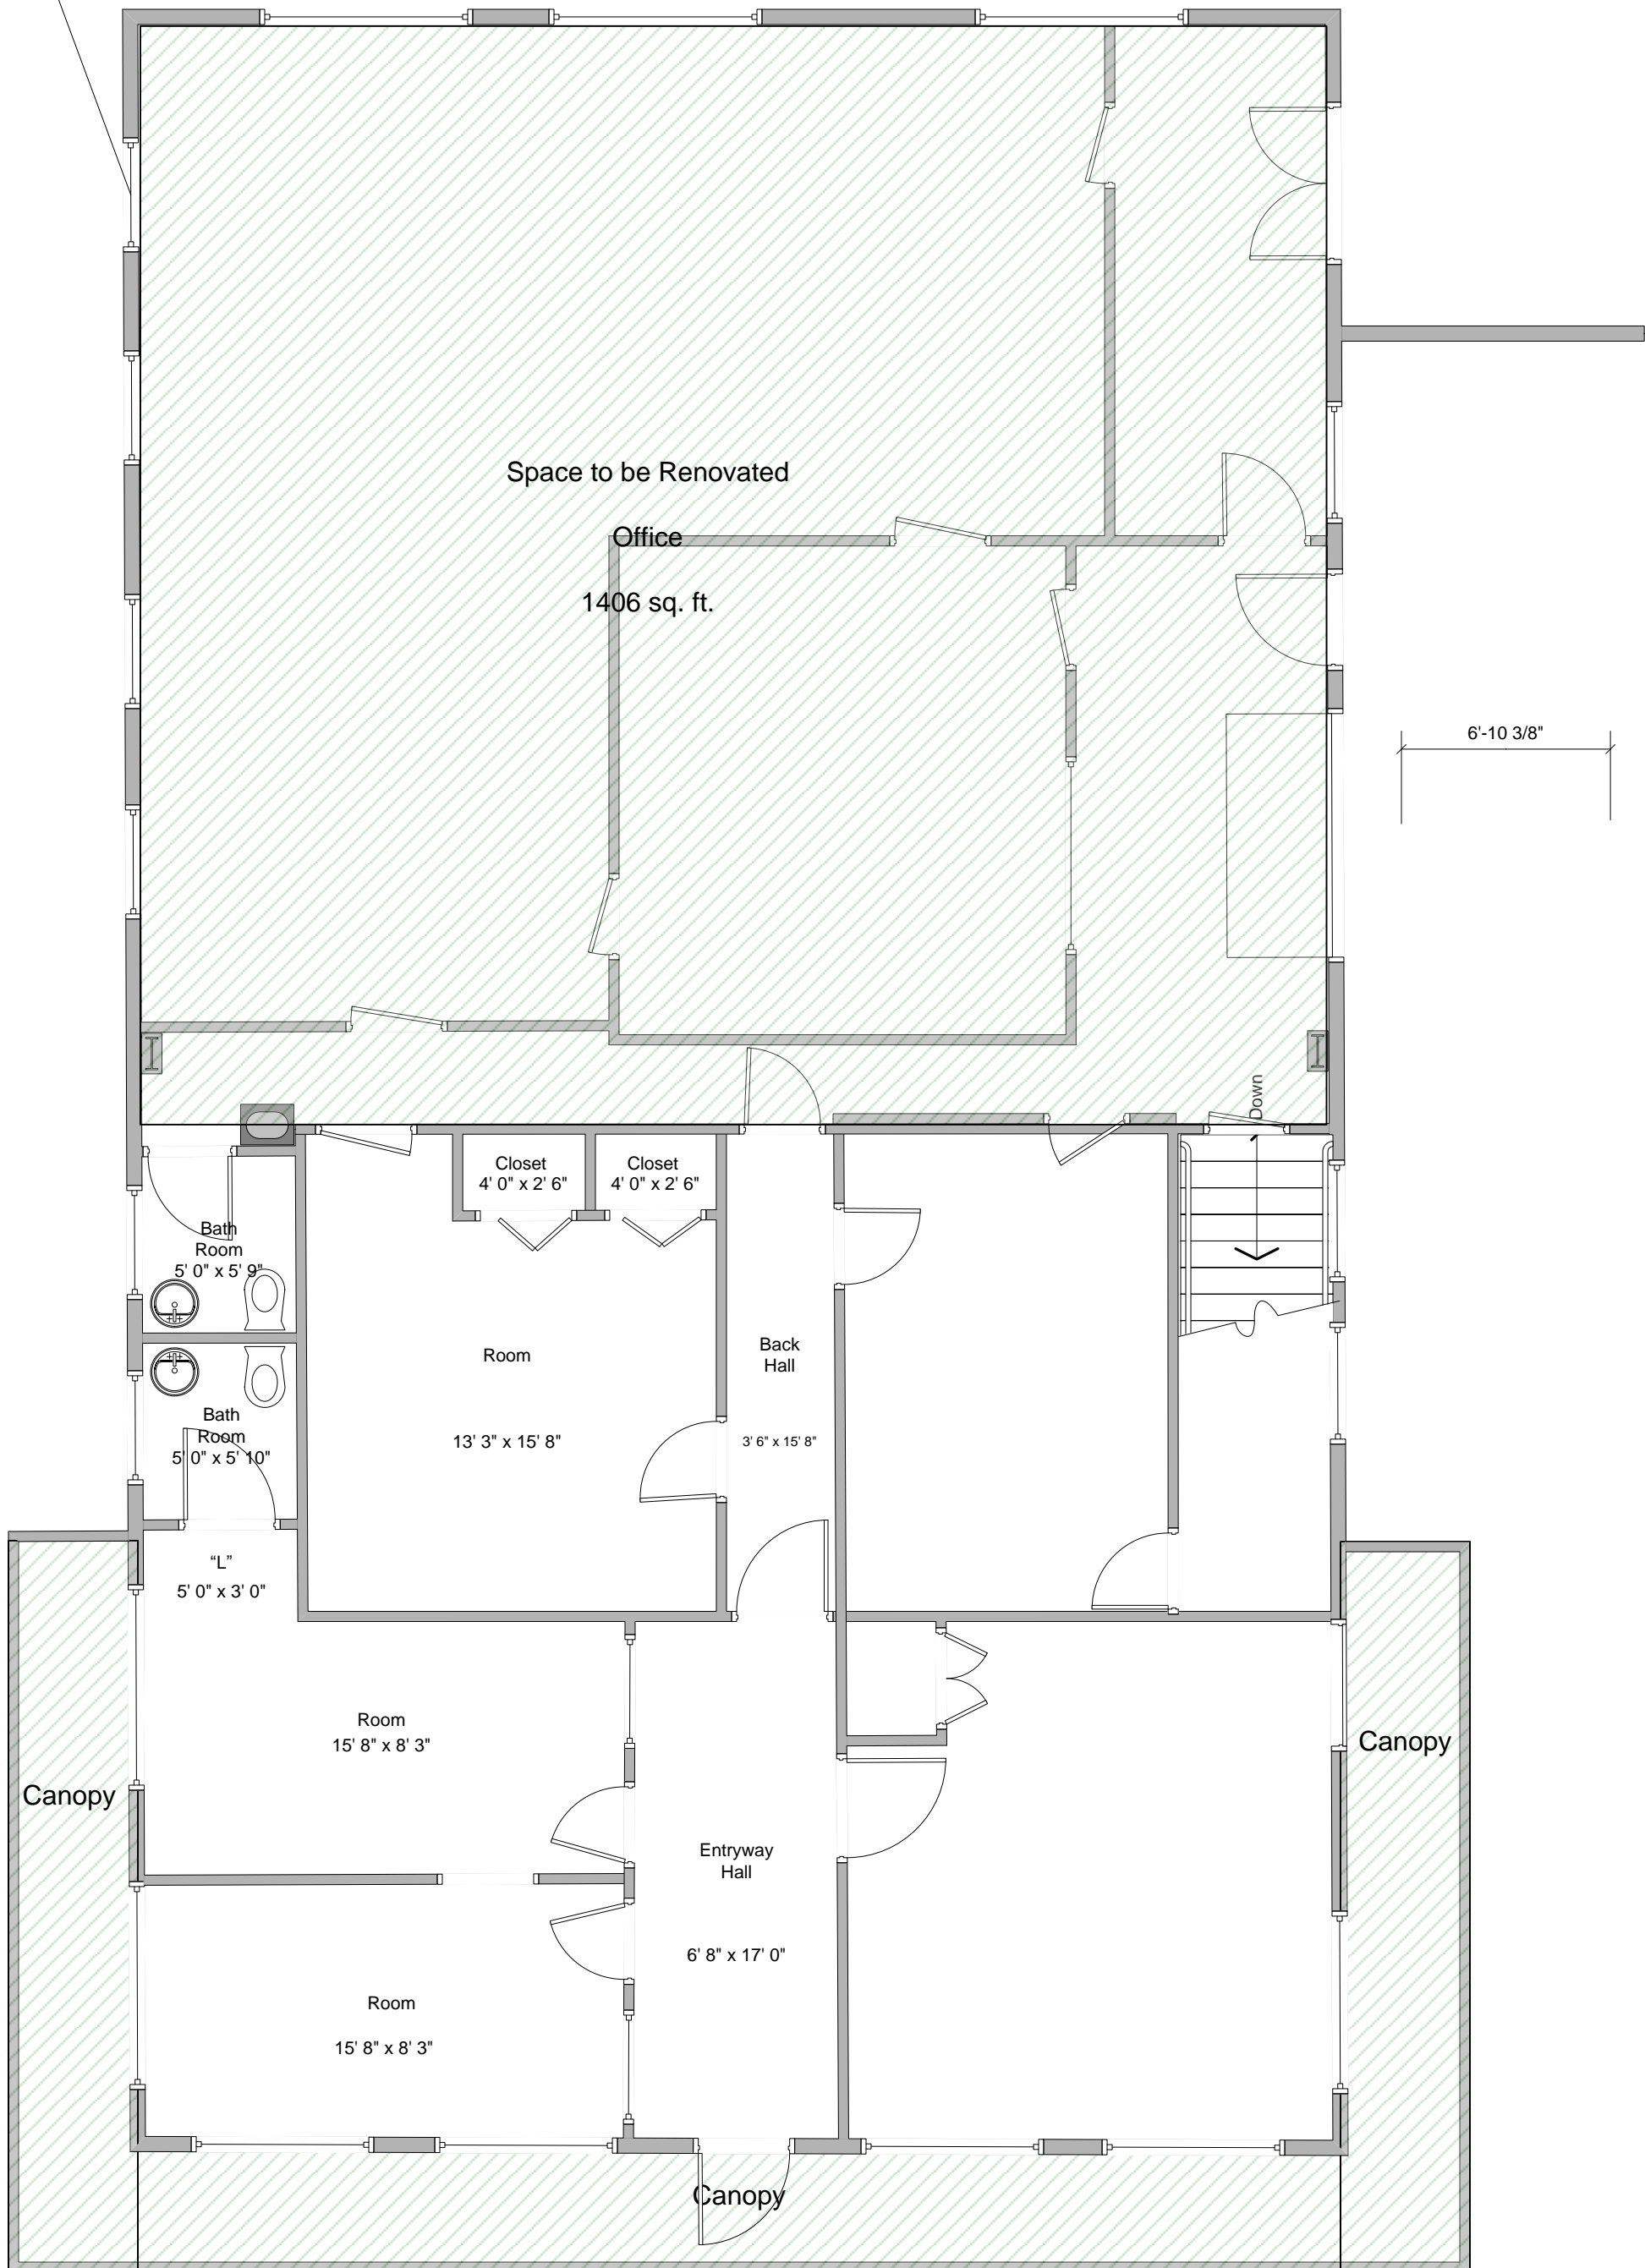

Windows need to be checked for size and location

22'-3"

56'-7"

Office  
326 sq. ft.

Office  
273 sq. ft.

Office  
280 sq. ft.

Office  
206 sq. ft.

Common  
Entryway  
Hall  
Office

Lavatory  
Office

Lavatory  
Office

Common  
Waiting  
Area  
Office  
7'-3"

Existing  
Un-Altered  
Office  
191 sq. ft.

Existing  
Un-Altered  
Office  
Office  
282 sq. ft.

Existing  
Un-Altered  
Office  
Office  
272 sq. ft.