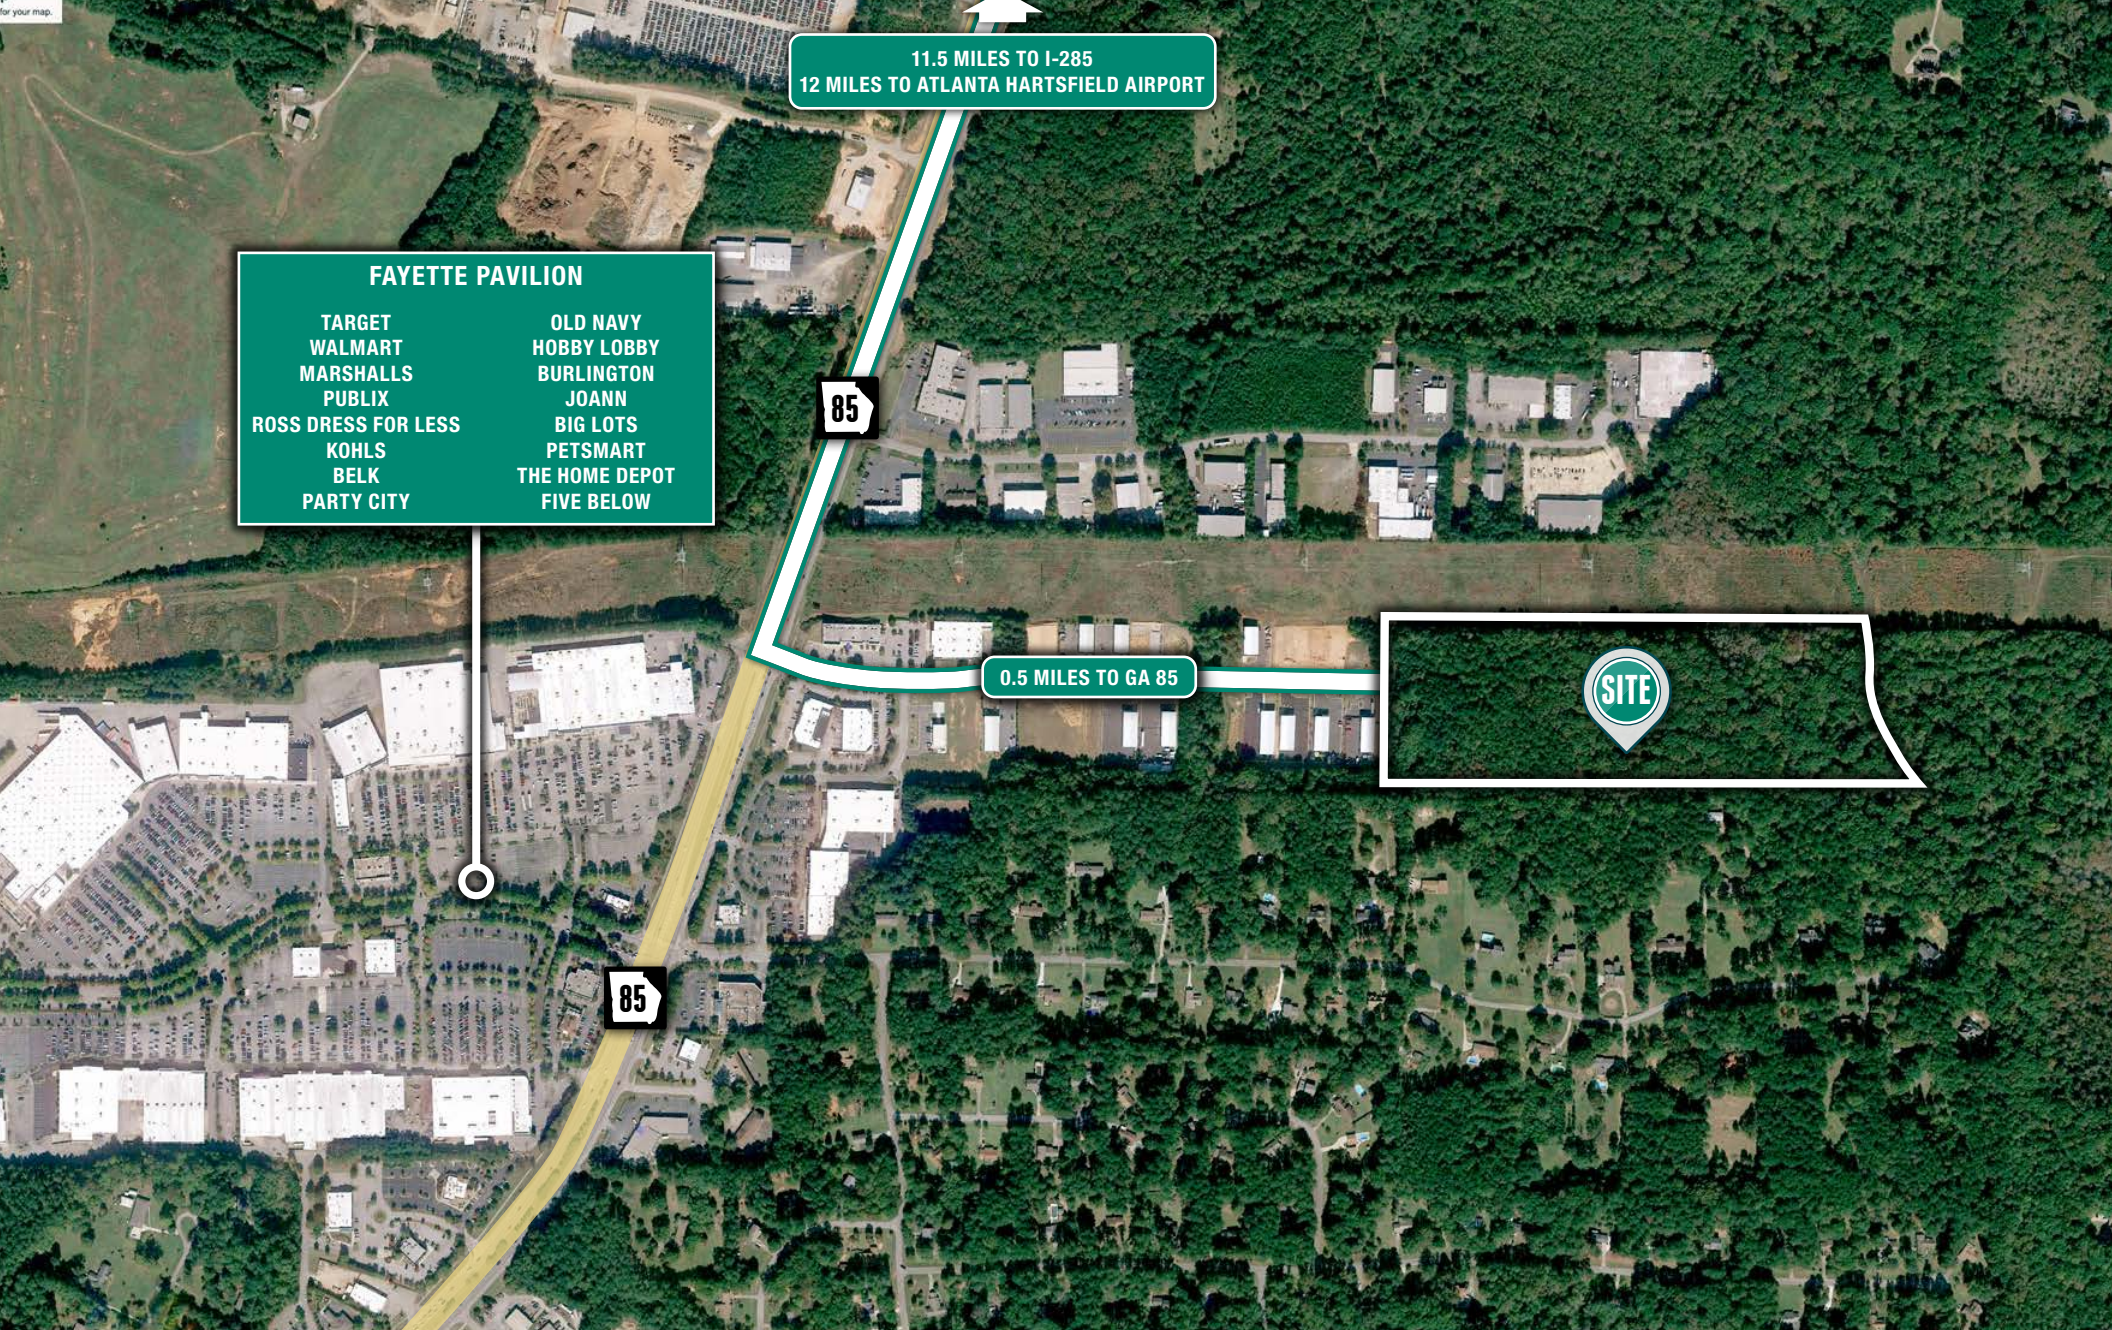

11.5 MILES TO I-285
12 MILES TO ATLANTA HARTSFIELD AIRPORT

FAYETTE PAVILION

TARGET	OLD NAVY
WALMART	HOBBY LOBBY
MARSHALLS	BURLINGTON
PUBLIX	JOANN
ROSS DRESS FOR LESS	BIG LOTS
KOHL'S	PETSMART
BELK	THE HOME DEPOT
PARTY CITY	FIVE BELOW

85

0.5 MILES TO GA 85