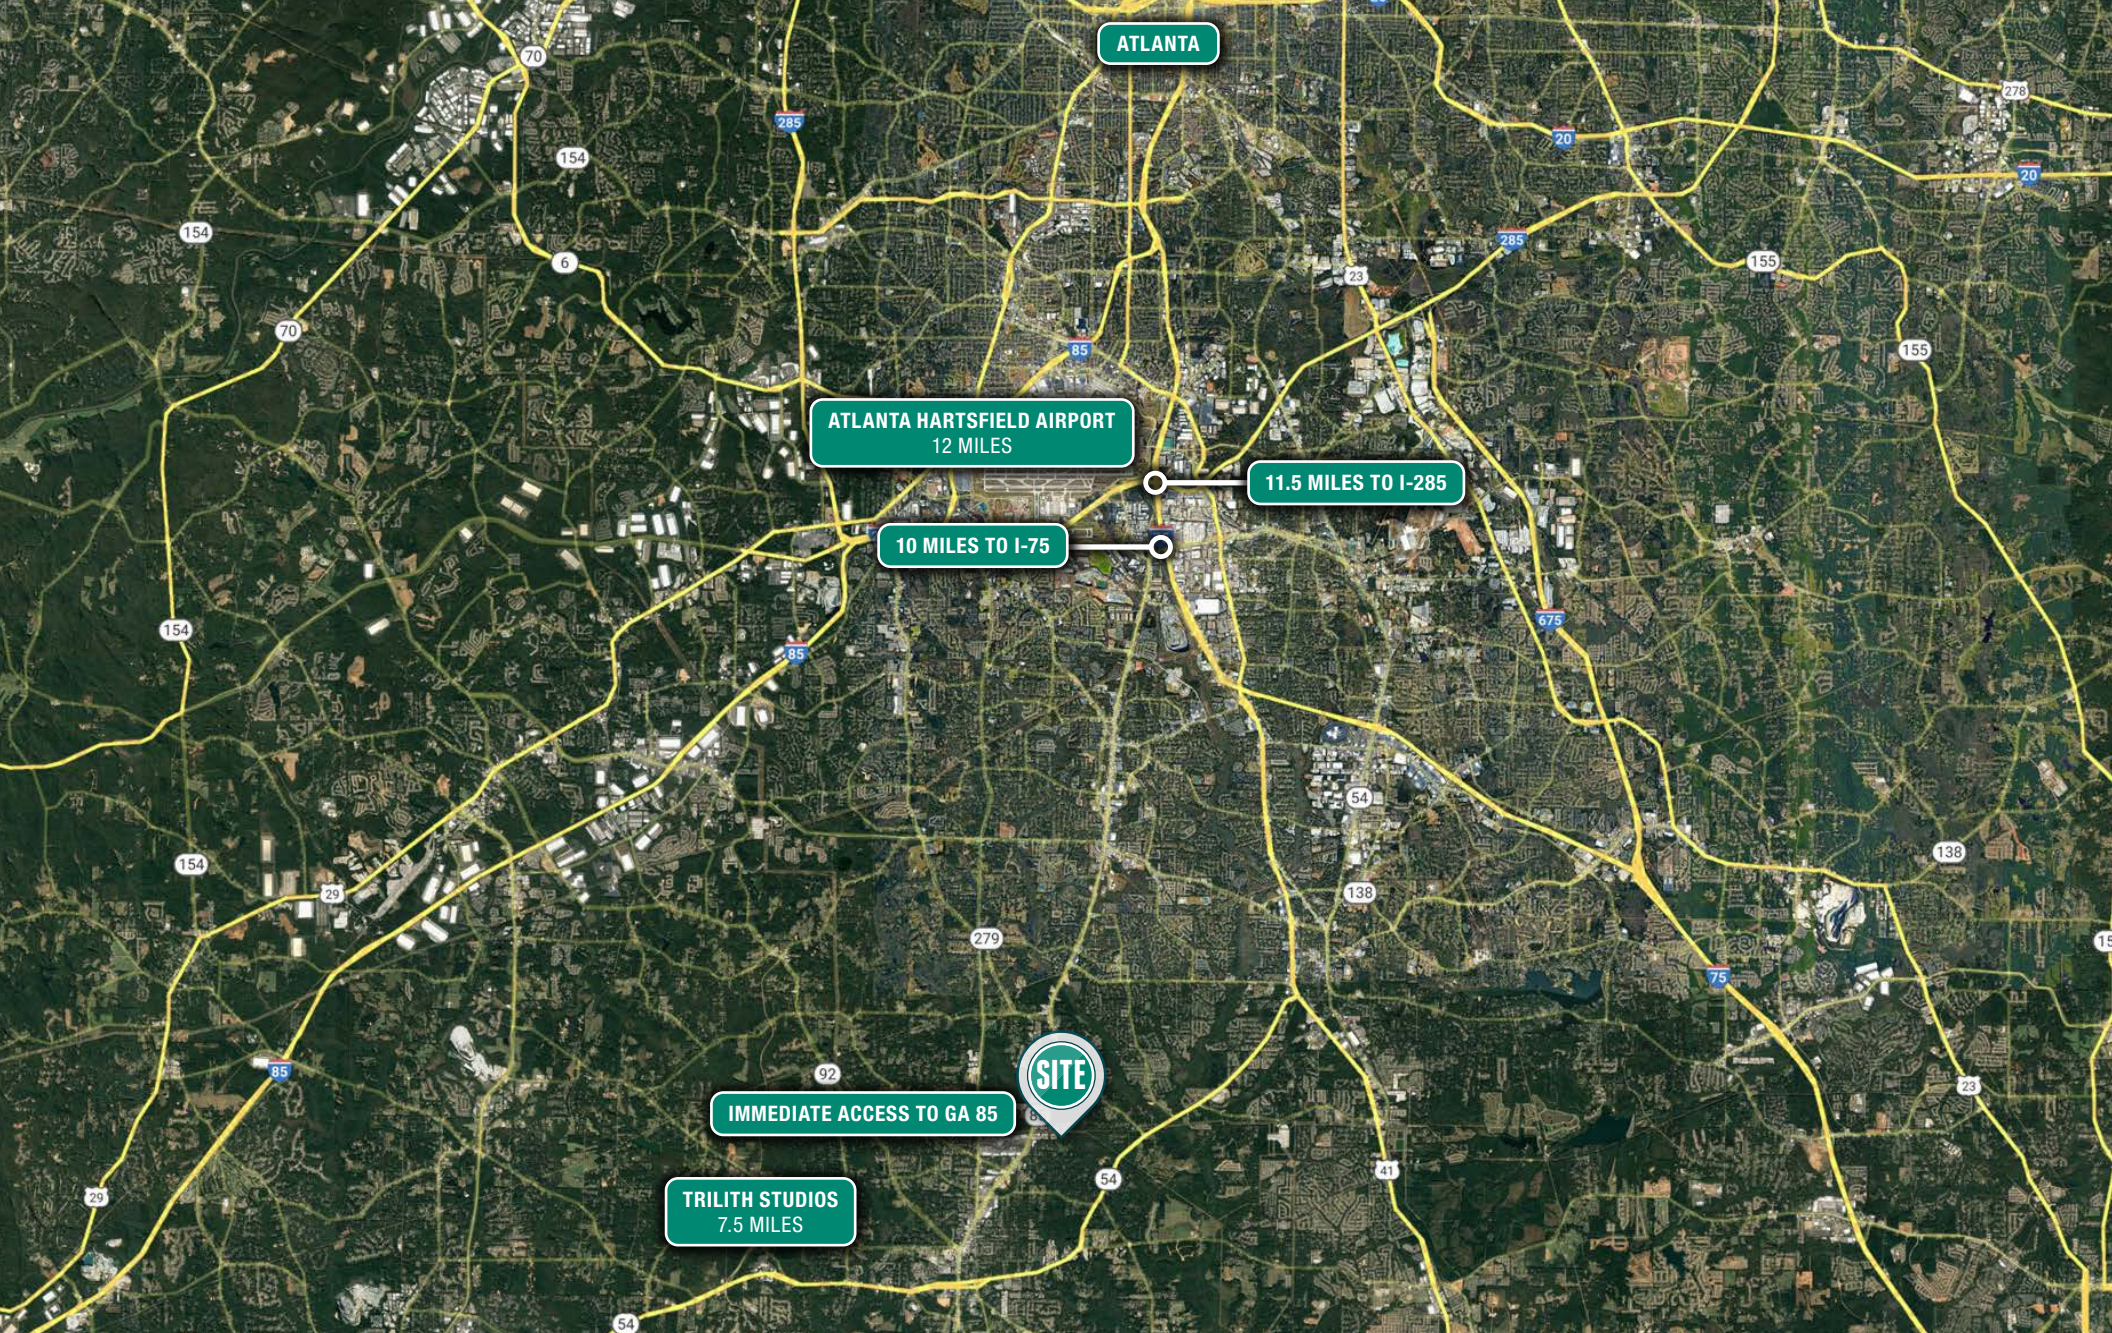

CAMERON
PROPERTY COMPANY

Mike Chambers | 404.812.4011 | mchambers@naibg.com
Wesley Budd | 404.812.4065 | wbudd@naibg.com
Kane Chambers | 404.812.4084 | kchambers@naibg.com