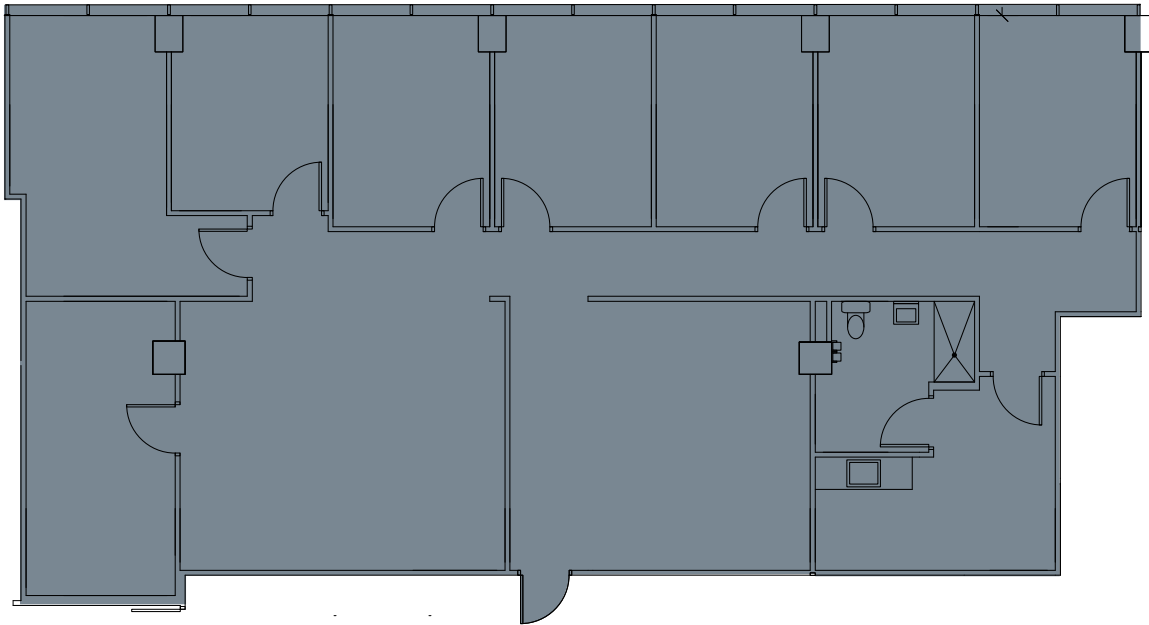

# FAIRWINDS TOWER

135 West Central Boulevard

**Suite 650 · 2,750 RSF**

●  
primary  
entrance

A  
VENTURE  
OF

For leasing information, please contact:

Tiffany Zullo  
[tzullo@towerrealtypartners.com](mailto:tzullo@towerrealtypartners.com)  
407.659.0120, ext.114  
[www.towerrealtypartners.com](http://www.towerrealtypartners.com)