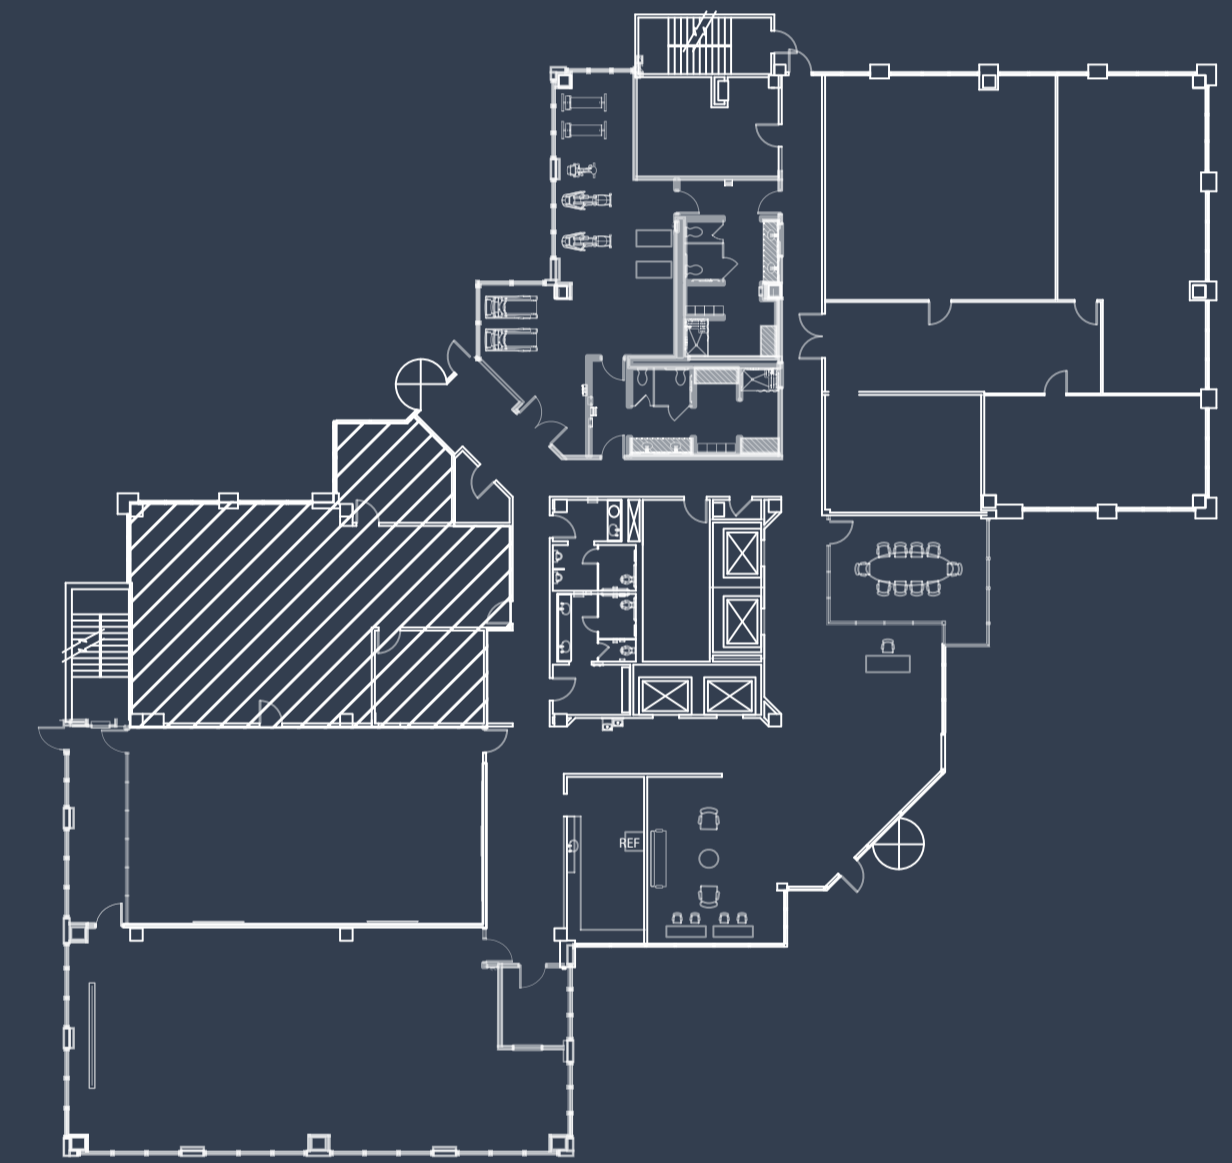

Suite 110 - 1,600 SF

8119
DATAPOINT

San Antonio, TX 78229

1st Floor

DOGWOOD
COMMERCIAL