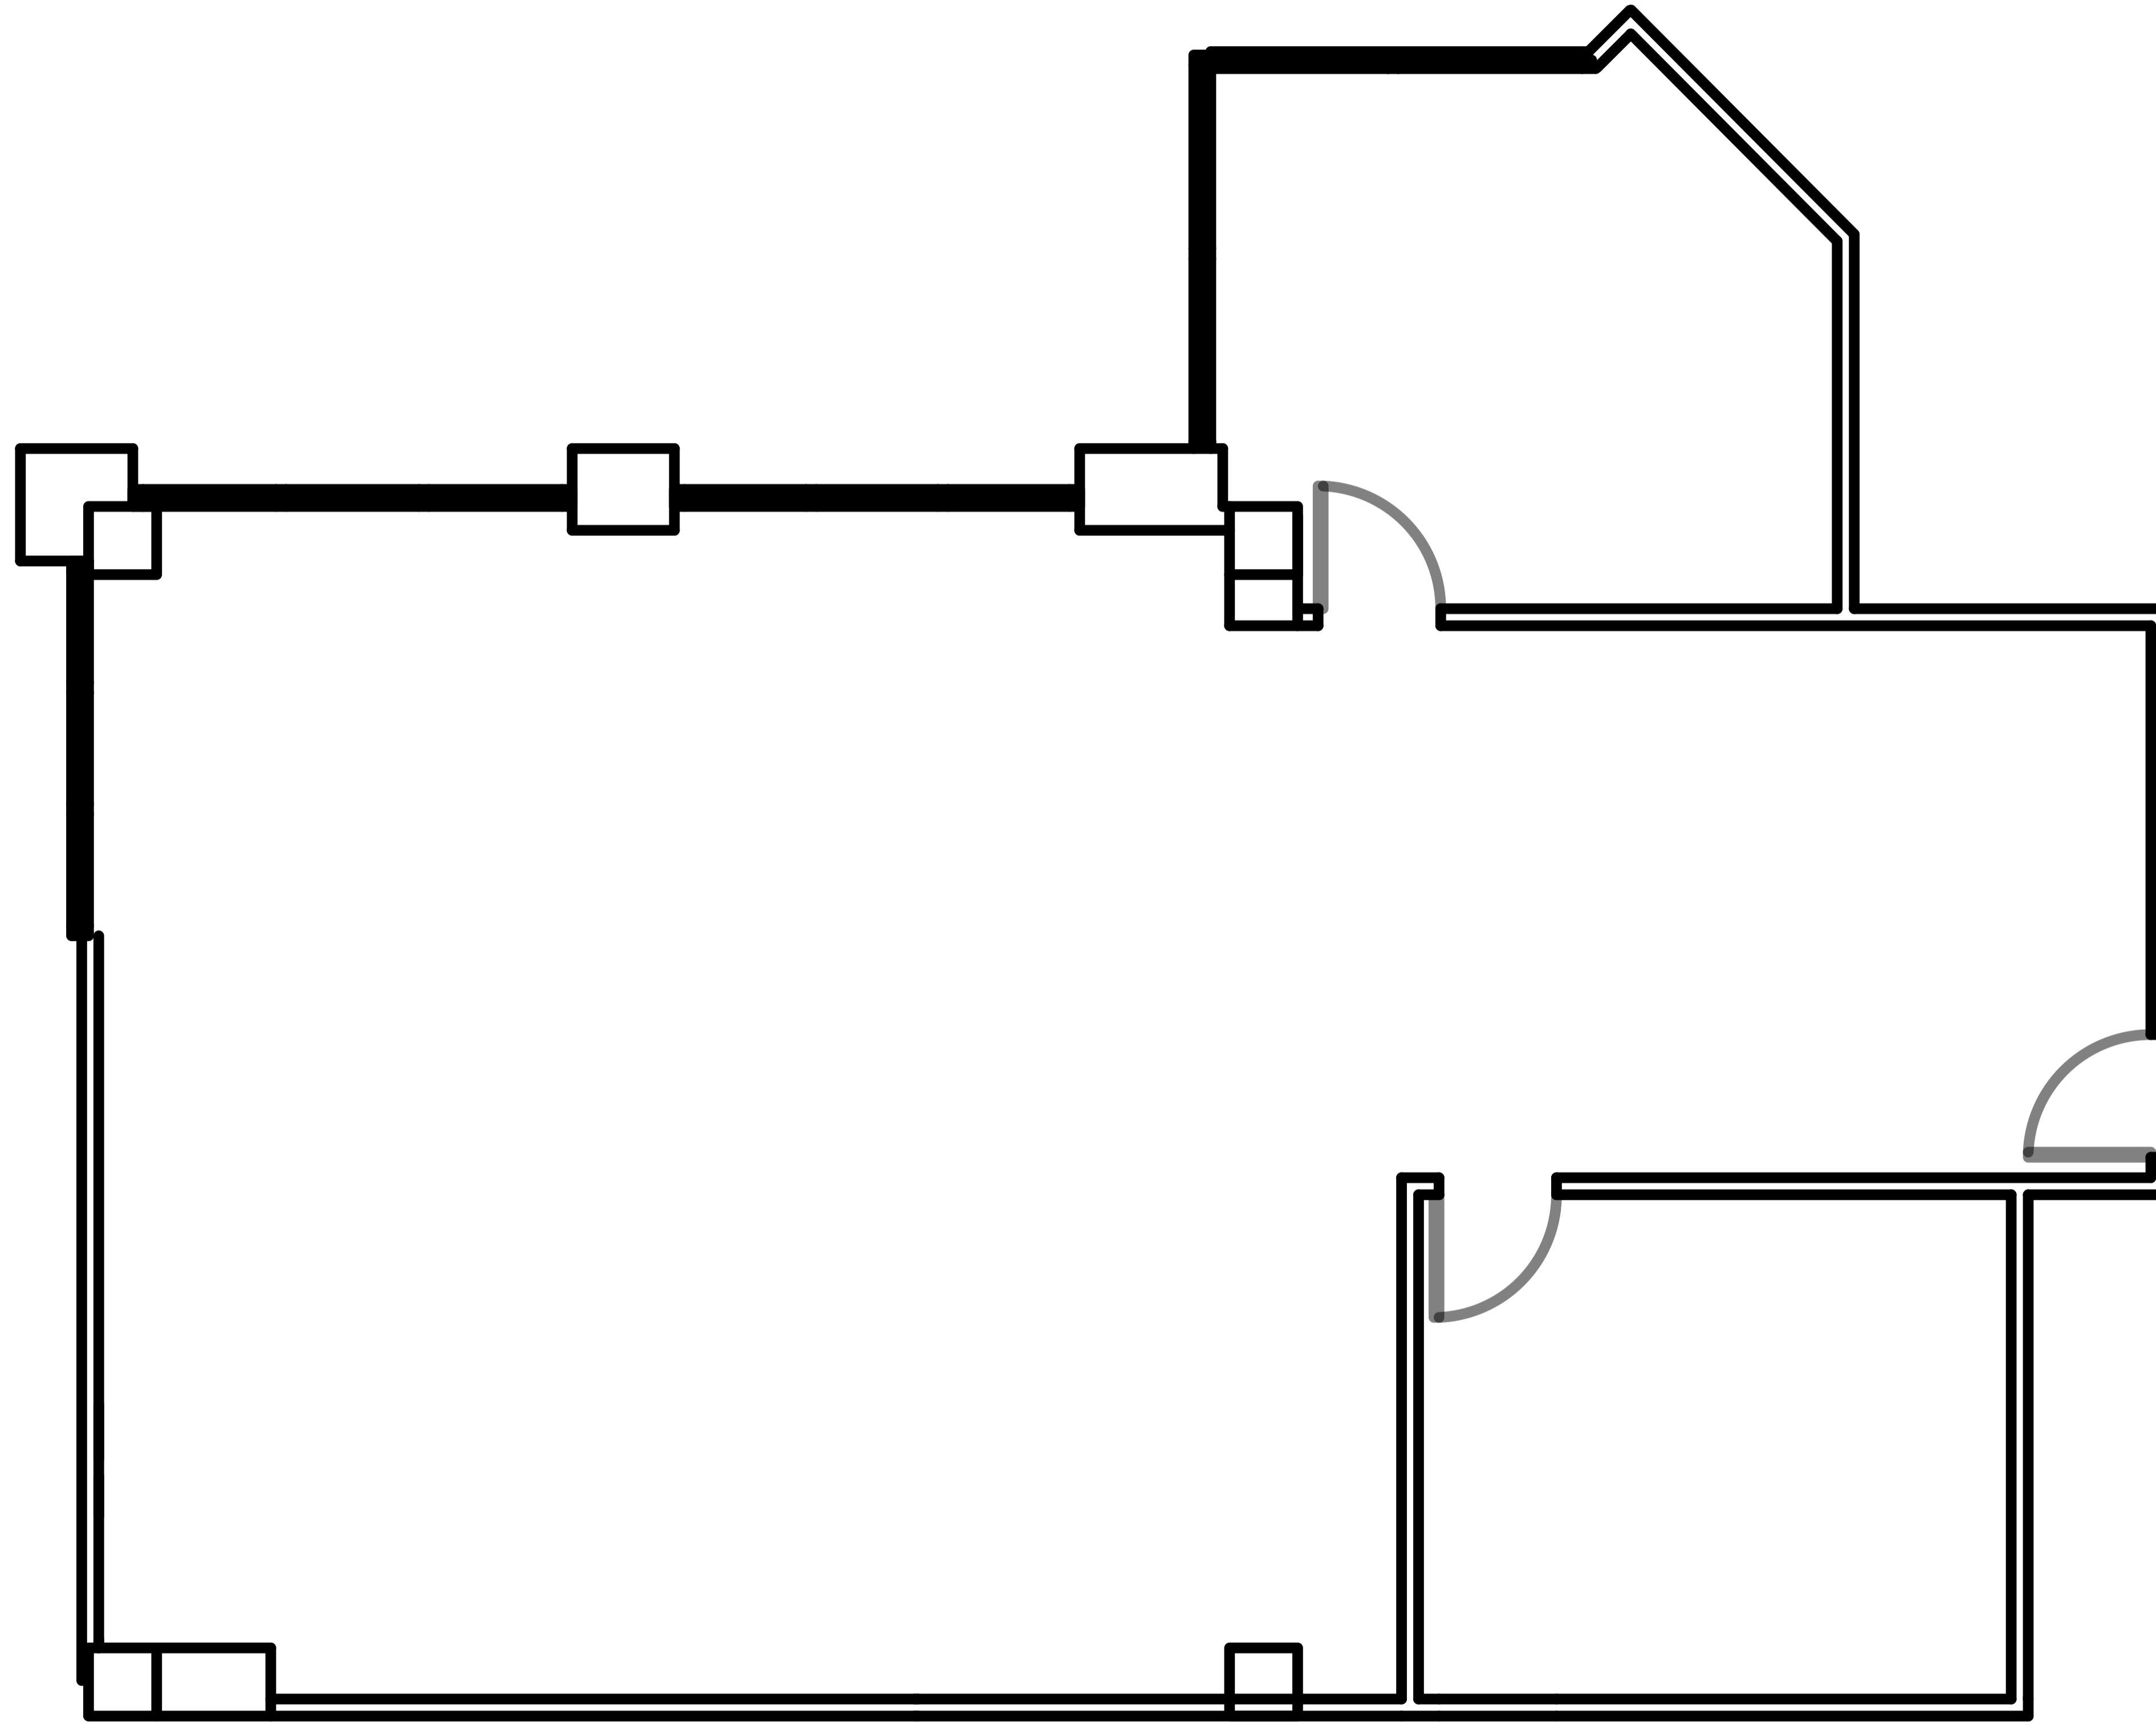

Suite 110 - 1,600 SF

8119
DATAPOINT

San Antonio, TX 78229

1st Floor

DOGWOOD
COMMERCIAL