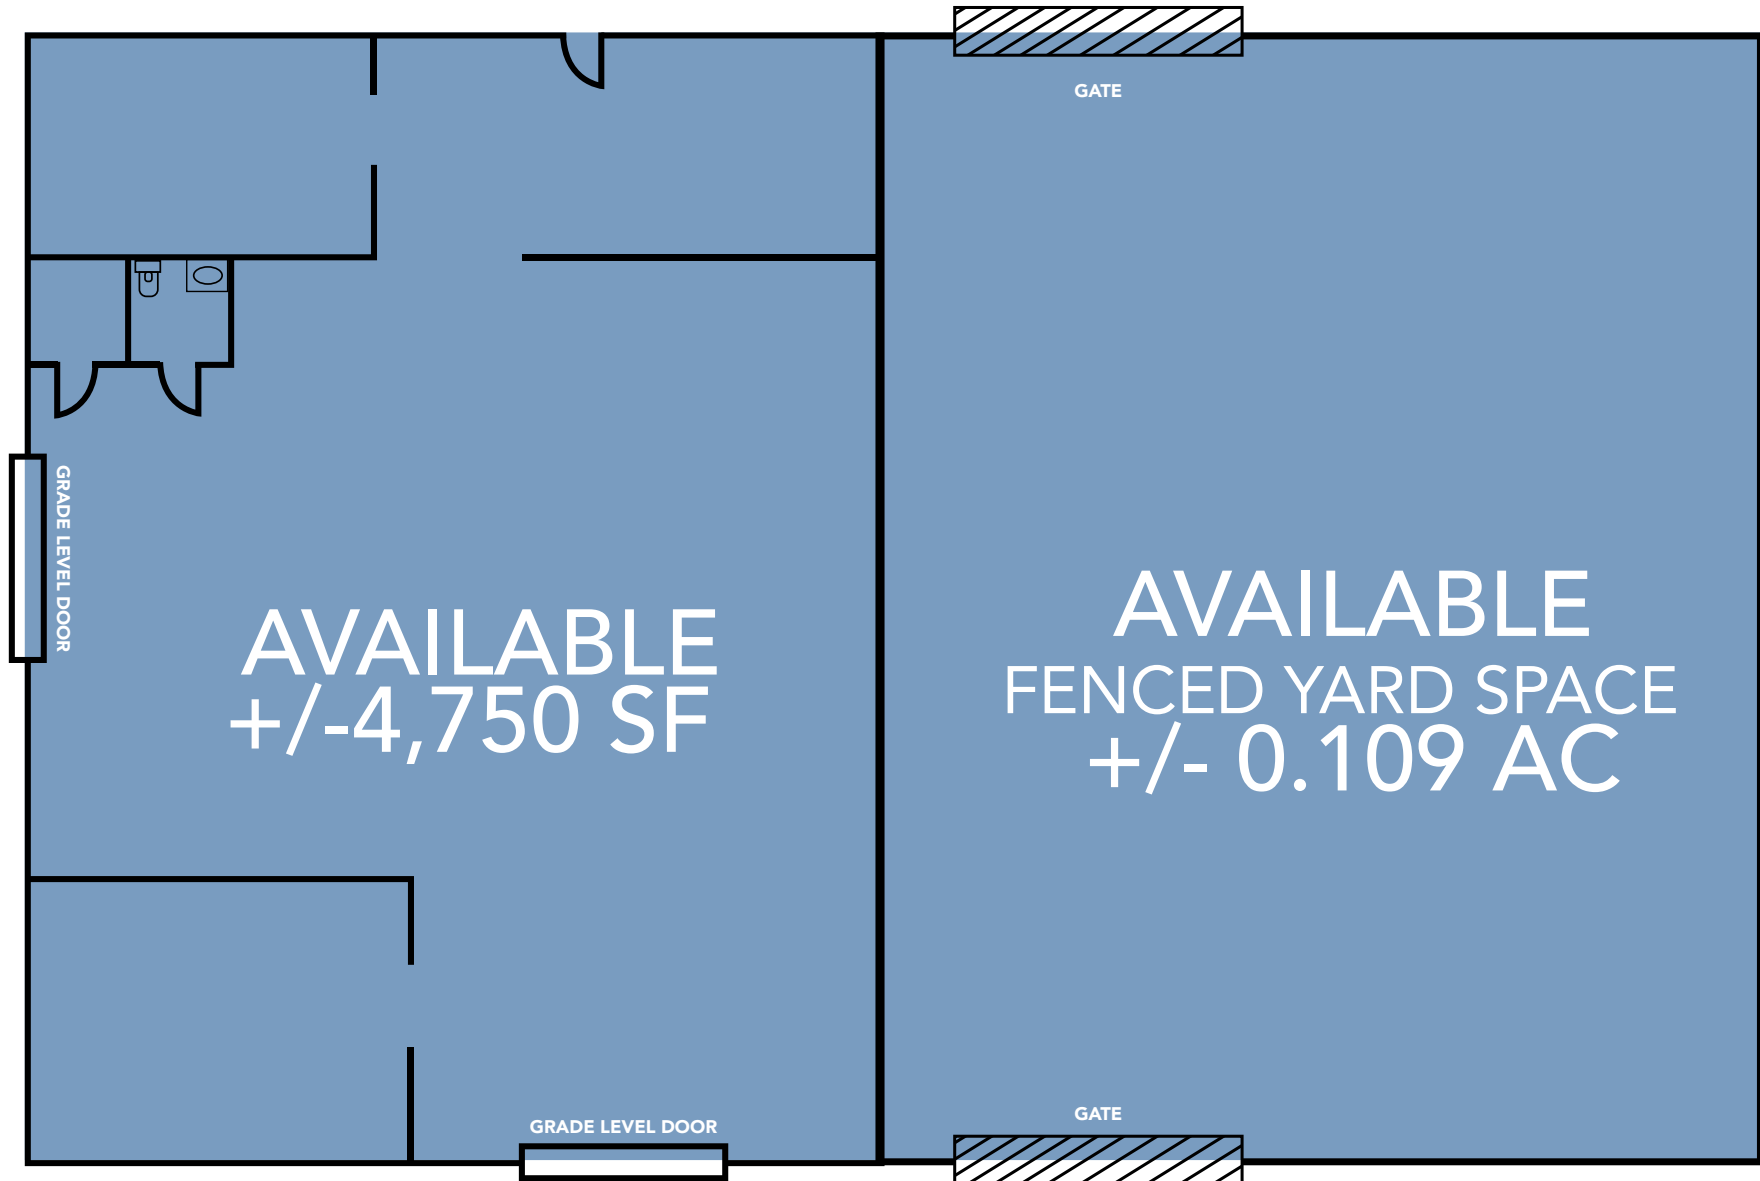

\$1.20/SF NNN*

Lease Rate

+/- 0.109 AC

Fenced Yard Space

+/- 4,750 SF

Available SF

Property Highlights

- Freestanding flex building
- Fenced yard space
- Two (2) grade level doors
- Central location in downtown Reno
- 209 amp 240 volt 1-Phase

Maps, Aerial, & Plans

Property Photos