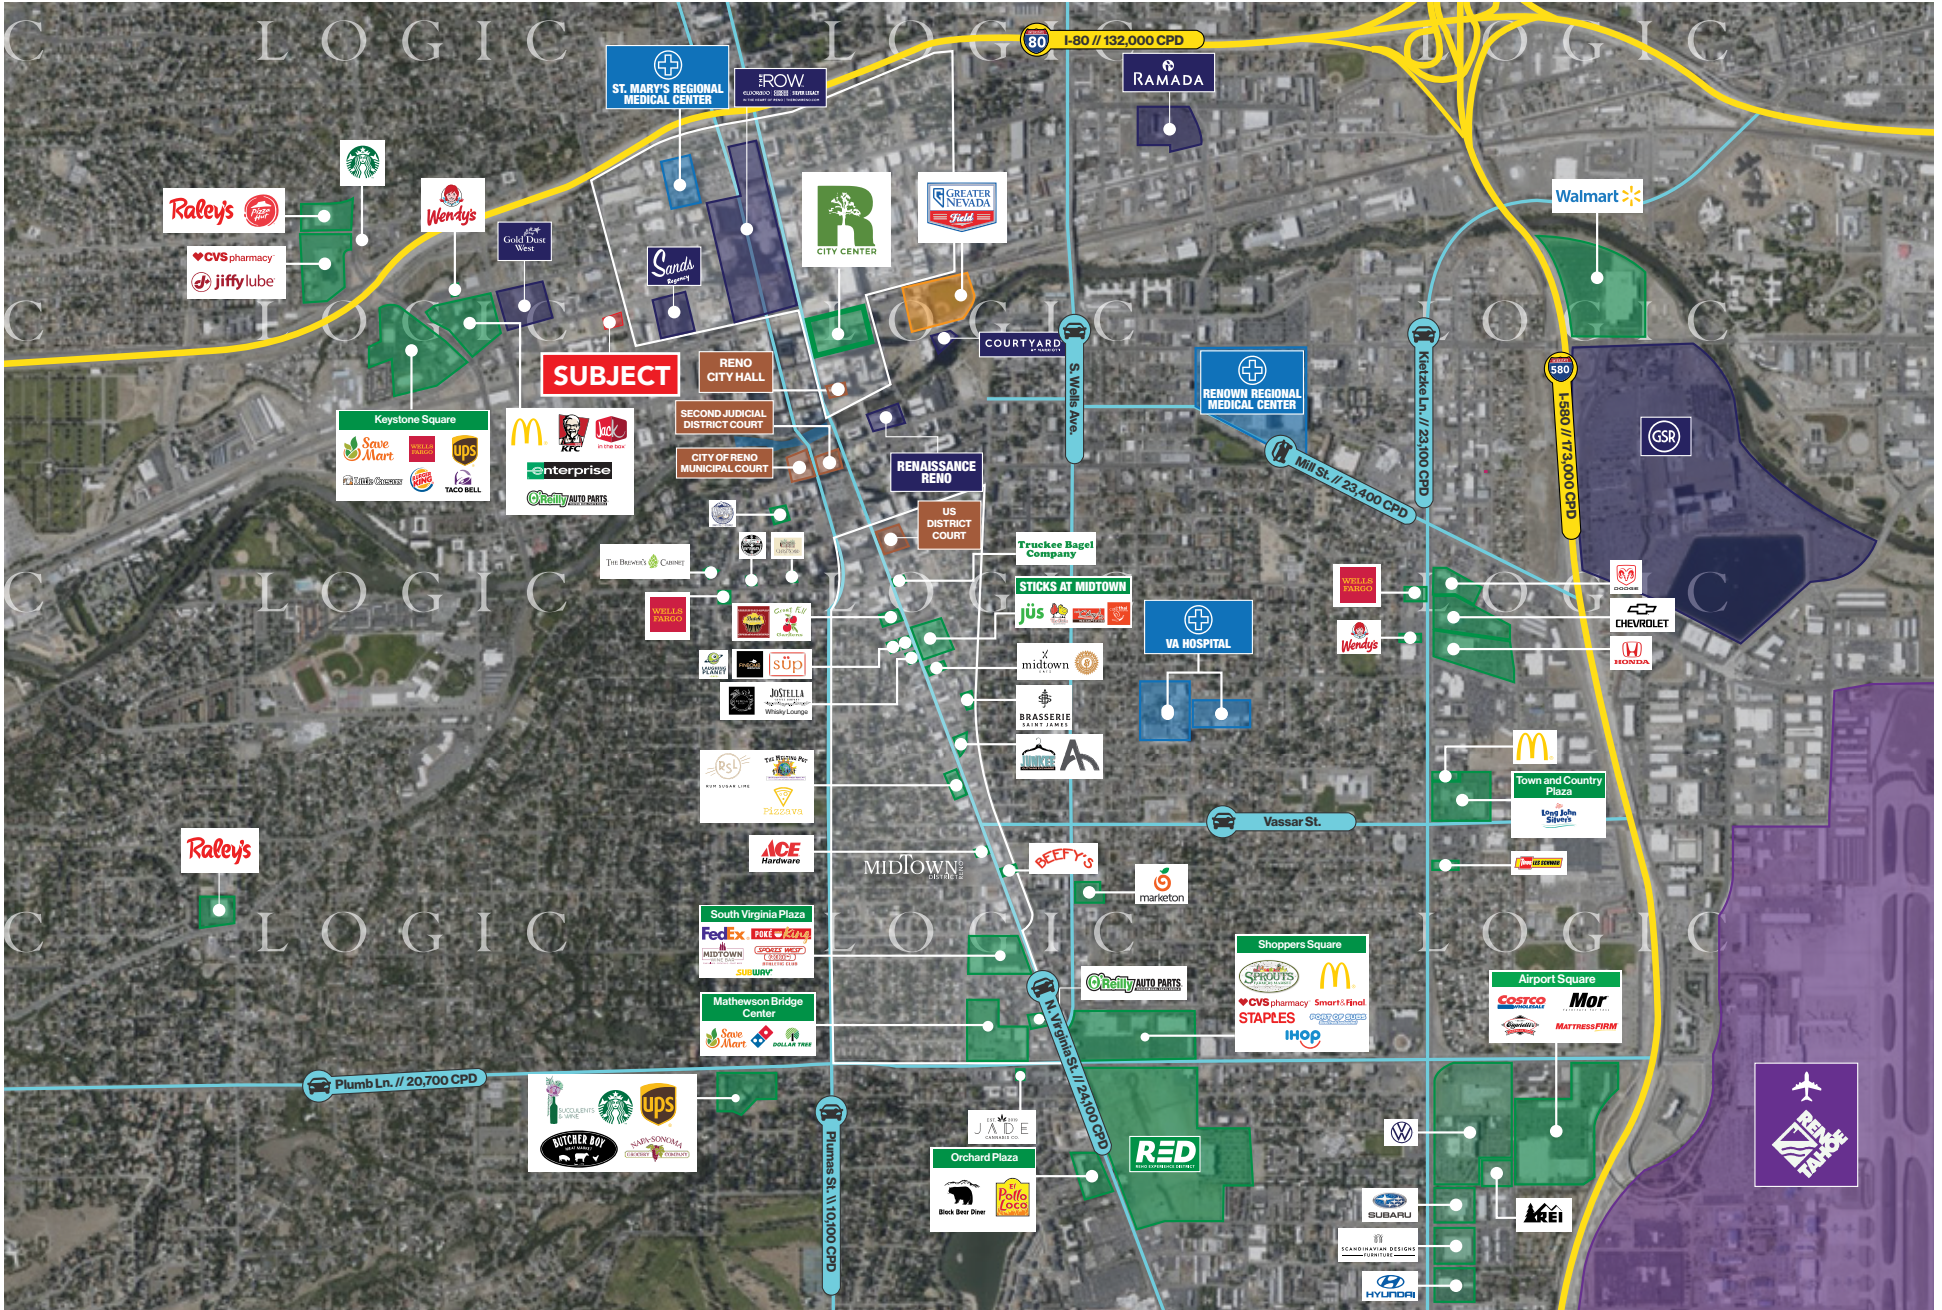

Households	1-mile	3-mile	5-mile
2021 Total Households	11,294	55,958	94,465

Updated 12/28/2021

Vicinity Map

The campus is strategically located in a dense and mature residential area servicing +/-232,660 residents with an average household income of \$77,642 within a 5-mile radius.

Amenities within 5-miles of Radius

- 1** Saint Mary's Regional Medical Center
- 0.49 miles
- 2** Downtown Reno
- 0.52 miles
- 3** University of Nevada, Reno
- 1.31 miles
- 4** Reno VA Medical Center
- 1.42 miles
- 5** MidTown
- 1.42 miles
- 6** Renown Regional Medical Center
- 1.55 miles
- 7** Grand Sierra Resort and Casino
- 2.32 miles
- 8** Reno-Tahoe International Airport
- 2.81 miles
- 9** Truckee Meadows Community College
- 3.41 miles

■ Major Landmarks
 ■ Major Parks
 H Hospitals
 ■ Airports

— RTC Bus Route
 — RTC Bus Route
 — RTC Bus Route

Maps, Aerial, & Plans

- Airport
- Hospital
- Hotel
- Retail
- State Office

Maps, Aerial, & Plans

Maps, Aerial, & Plans

Property Photos