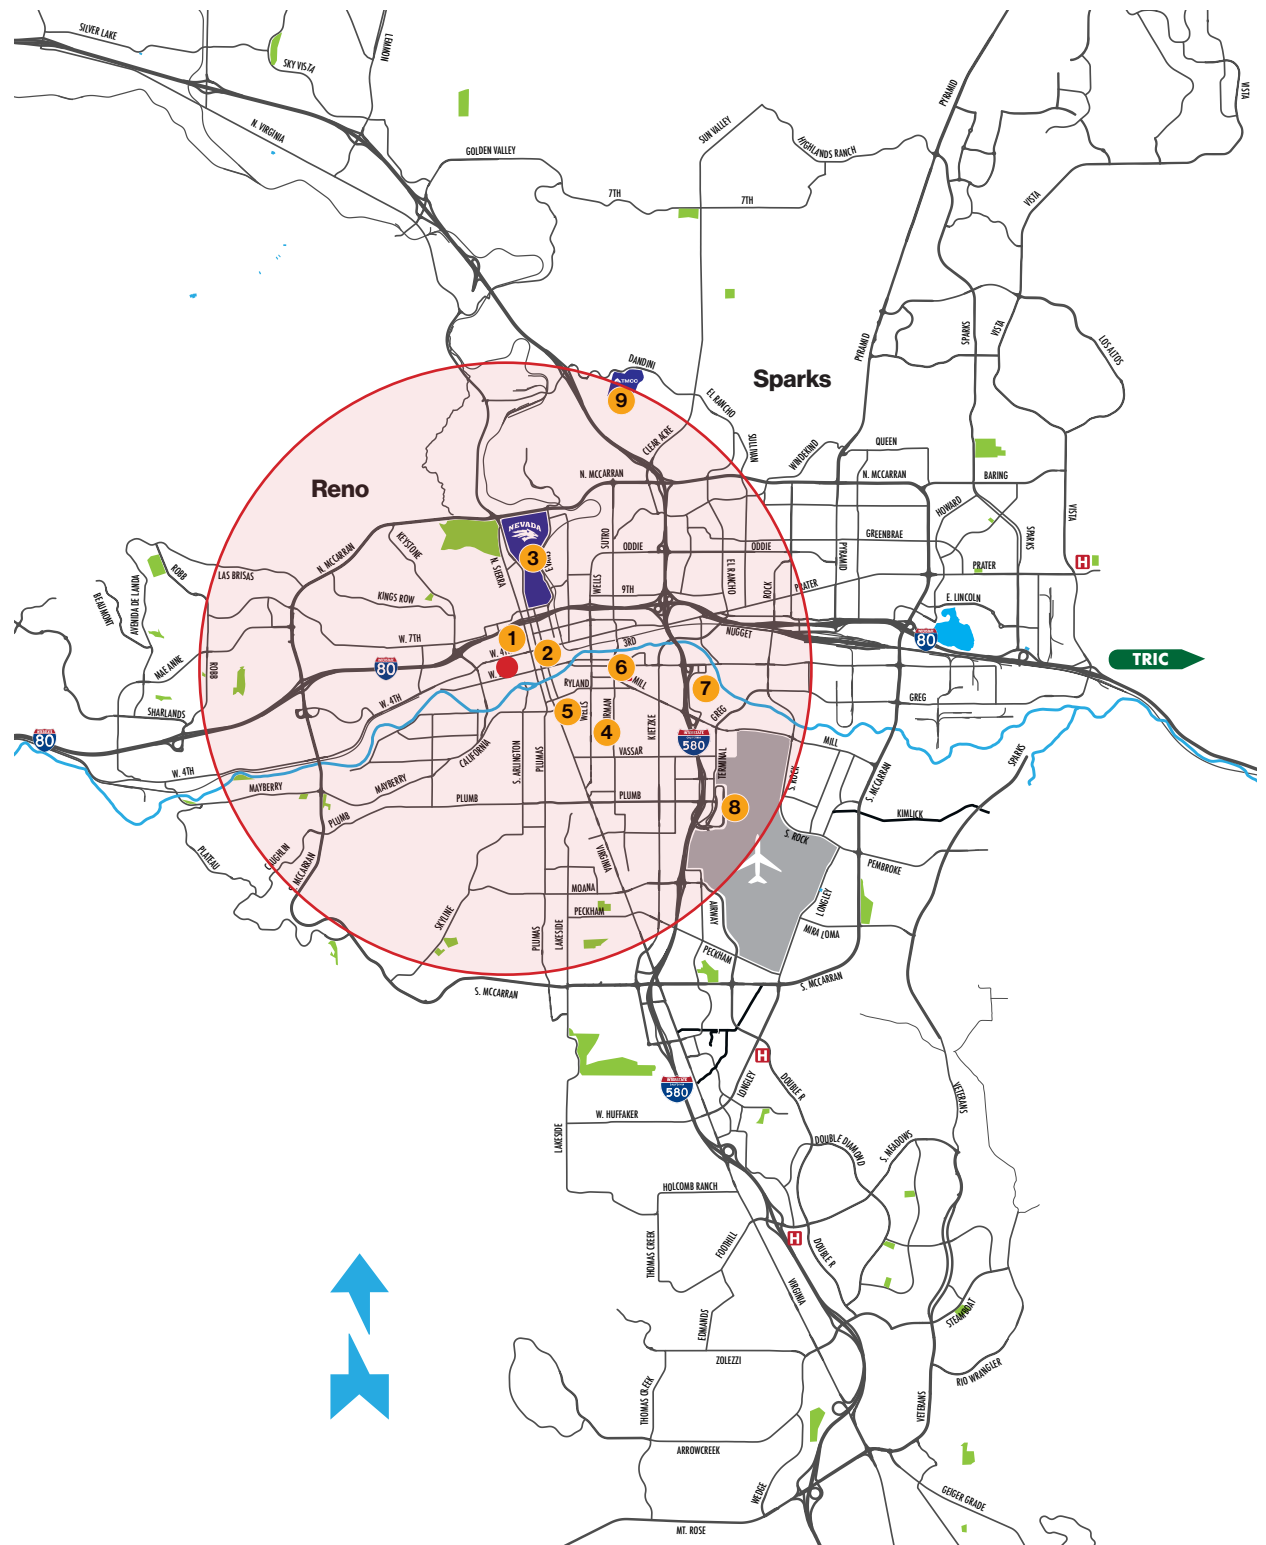

Total Employees

0.8%

2010-2020 Pop. Growth

\$55,604

Median Home Income

Population	1-mile	3-mile	5-mile
2021 Population	22,134	130,595	232,660

Income	1-mile	3-mile	5-mile
2021 Average Household Income	\$61,124	\$71,296	\$77,642

Households	1-mile	3-mile	5-mile
2021 Total Households	11,294	55,958	94,465

Updated 12/28/2021

Vicinity Map

The campus is strategically located in a dense and mature residential area servicing +/-232,660 residents with an average household income of \$77,642 within a 5-mile radius.

Amenities within 5-miles of Radius

- 1** Saint Mary's Regional Medical Center
- 0.49 miles
- 2** Downtown Reno
- 0.52 miles
- 3** University of Nevada, Reno
- 1.31 miles
- 4** Reno VA Medical Center
- 1.42 miles
- 5** MidTown
- 1.42 miles
- 6** Renown Regional Medical Center
- 1.55 miles
- 7** Grand Sierra Resort and Casino
- 2.32 miles
- 8** Reno-Tahoe International Airport
- 2.81 miles
- 9** Truckee Meadows Community College
- 3.41 miles

■ Major Landmarks
 ■ Major Parks
 H Hospitals
 ■ Airports

— RTC Bus Route
 — RTC Bus Route
 — RTC Bus Route

Maps, Aerial, & Plans

- Airport
- Hospital
- Hotel
- Retail
- State Office

Maps, Aerial, & Plans