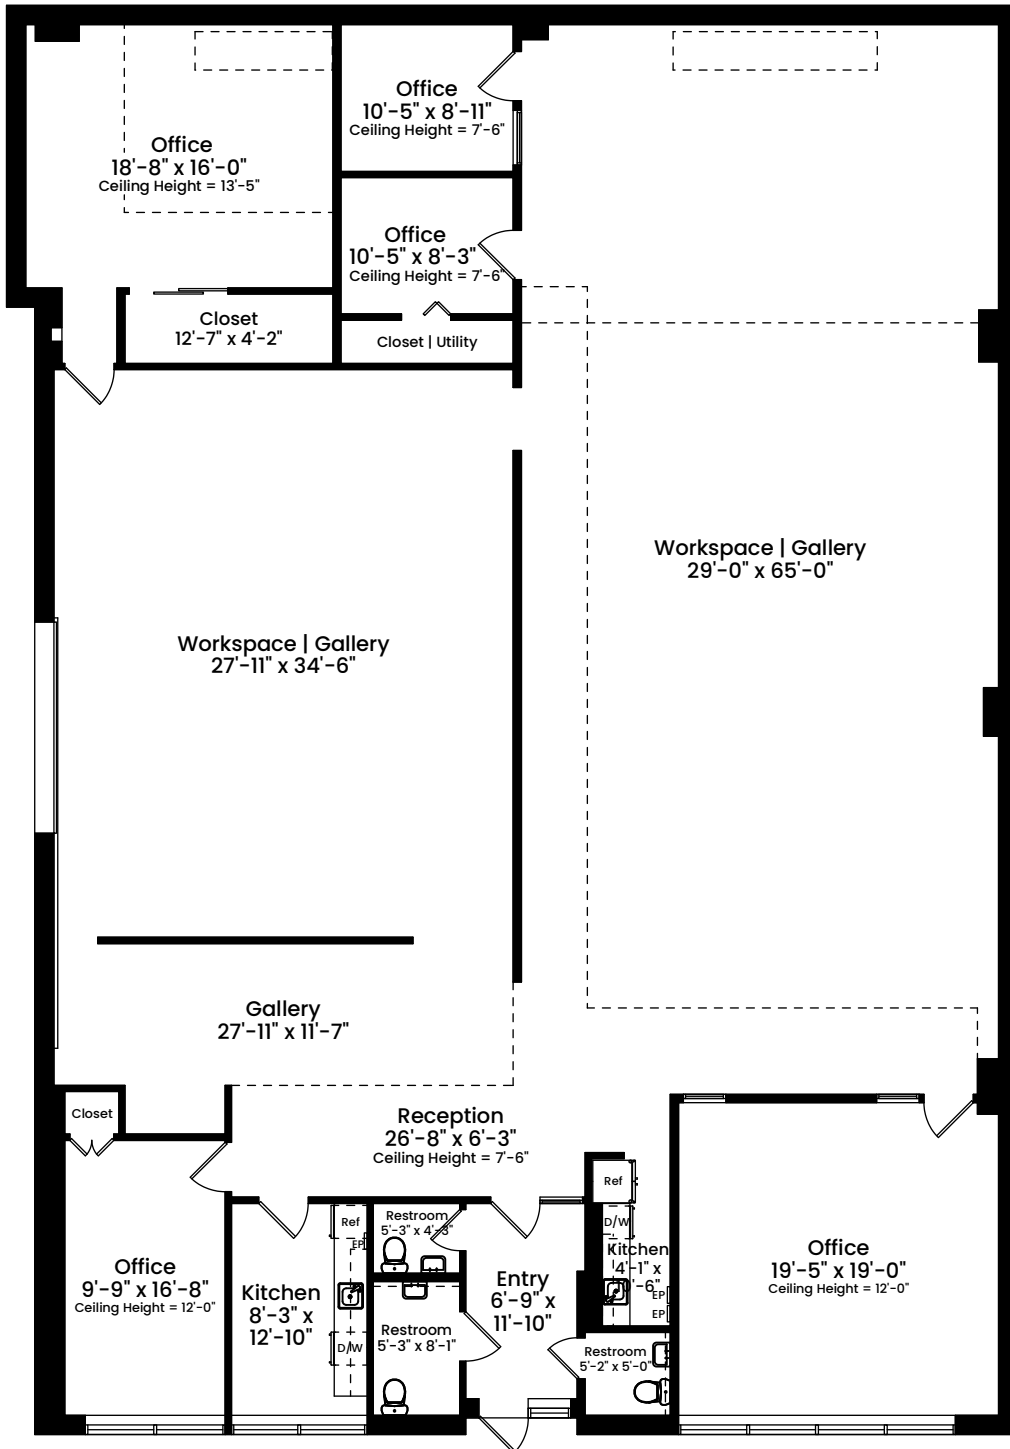

488 Green Street | Cambridge, MA 02139

FIRST FLOOR
 CEILING HEIGHT 19'-0" (UNLESS NOTED)

Area Calculations

Total Gross Building Area 5,213 SF

Architecturally drafted in December 2021 by:
 National Floor Plans (800) 328-0217
 Associate Member | American Institute of Architects
 Contact www.nationalfloorplans.com for .dwg AutoCAD files
 or square footage questions about this property.

Dimensions are not guaranteed and are provided for informational purposes only.
 Individual room dimensions are not used to calculate overall square footage.
 National Floor Plans follows ANSI guidelines for calculating square footage.