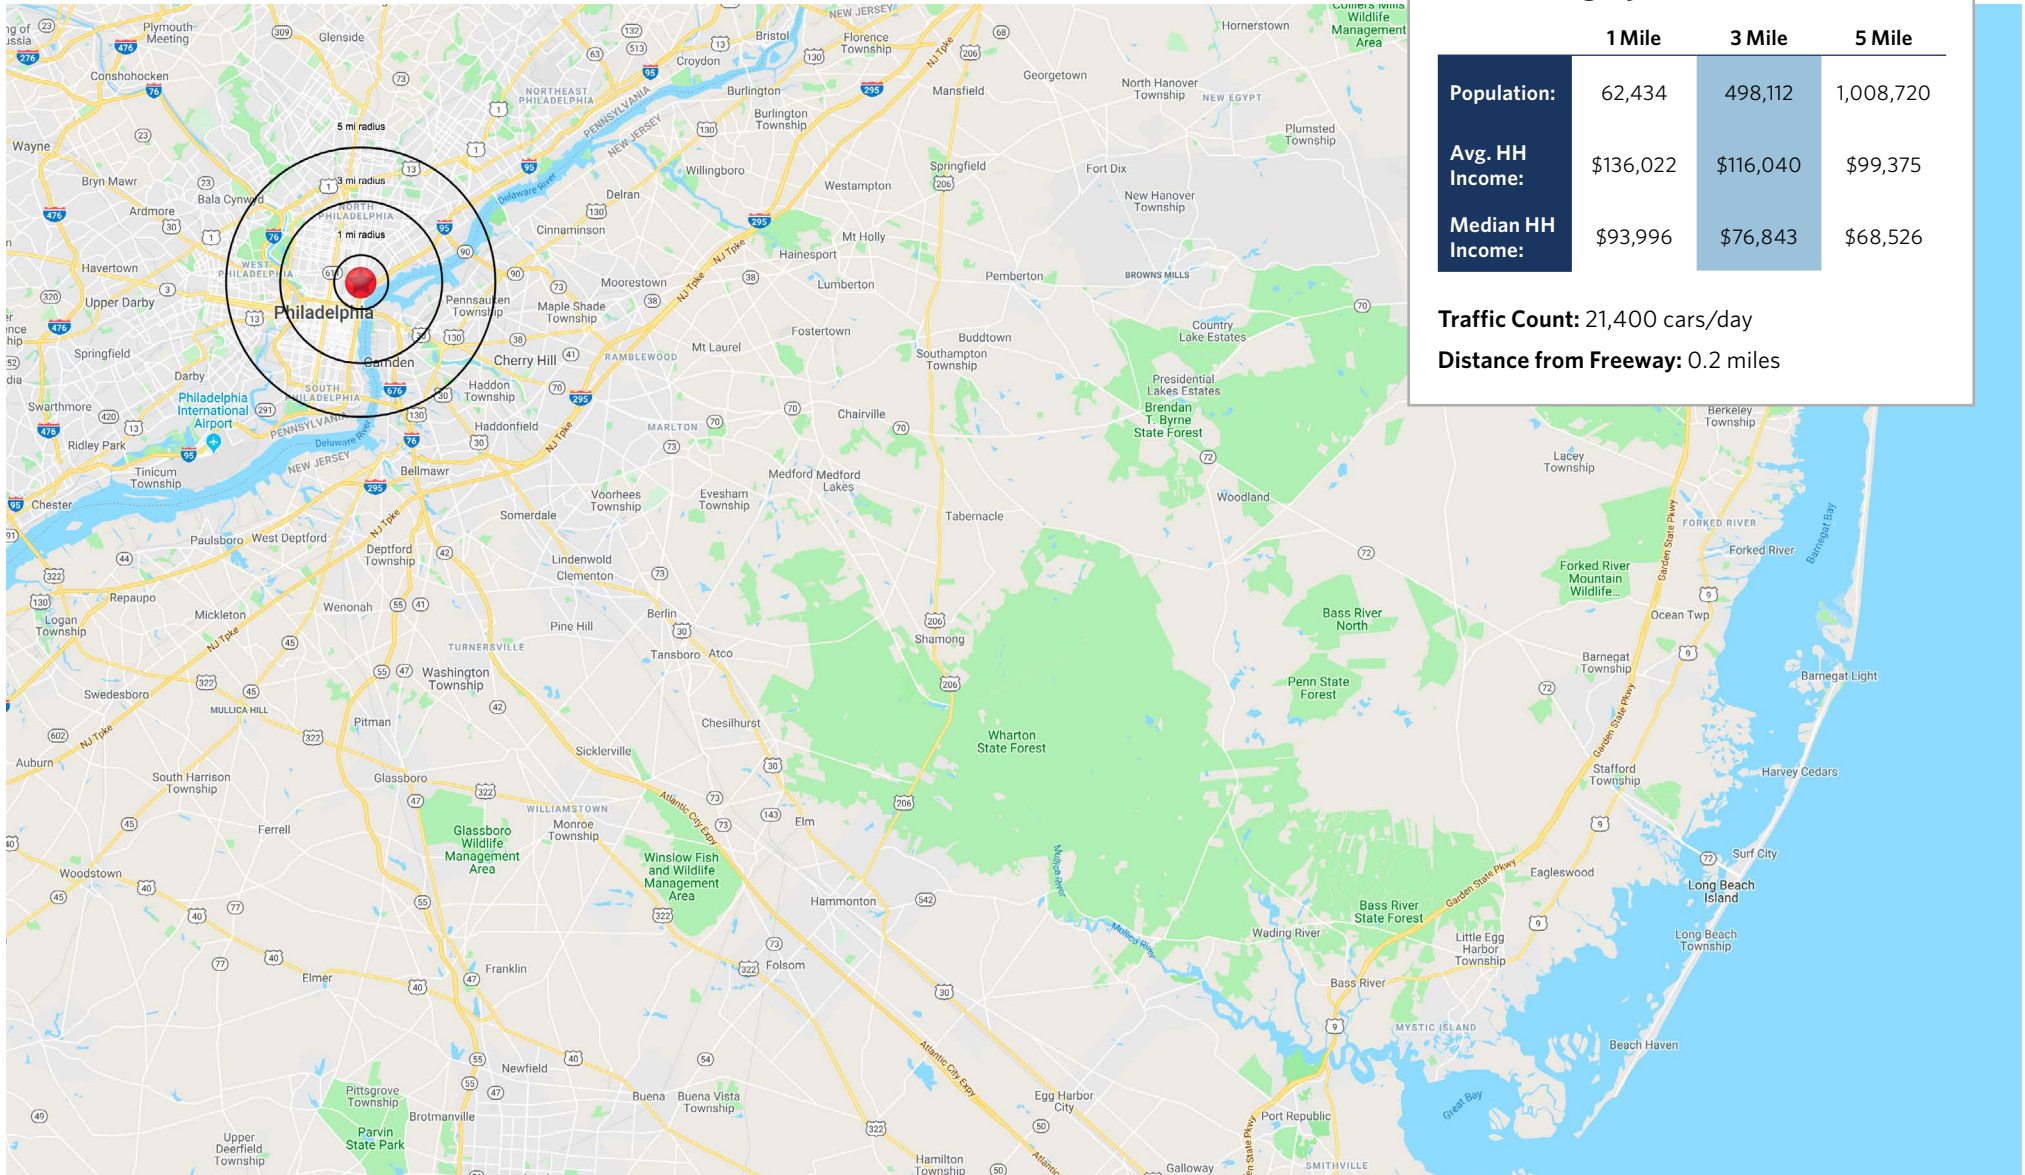

SHOPS AT SCHMIDT'S

180 W. Girard Avenue, Philadelphia, PA 19123

PHILADELPHIA, PA

SHOPS AT SCHMIDT'S

180 W. Girard Avenue, Philadelphia, PA 19123

SHOPS AT SCHMIDT'S LEASING PLAN

180 W. Girard Avenue, Philadelphia, PA 19123

Site Demographics (2026)

	1 Mile	3 Mile	5 Mile
Population:	62,434	498,112	1,008,720
Avg. HH Income:	\$136,022	\$116,040	\$99,375
Median HH Income:	\$93,996	\$76,843	\$68,526

Traffic Count: 21,400 cars/day

Distance from Freeway: 0.2 miles