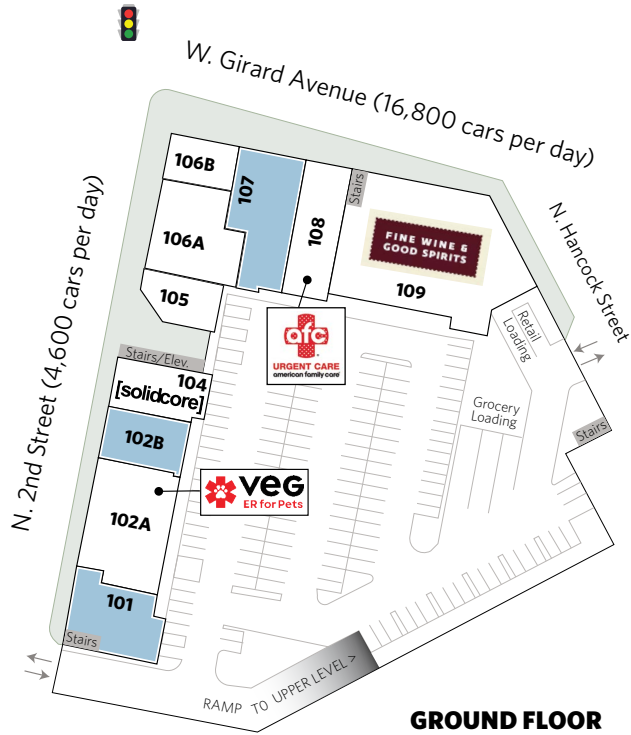

SHOPS AT SCHMIDT'S

180 W. Girard Avenue, Philadelphia, PA 19123

PHILADELPHIA, PA

SHOPS AT SCHMIDT'S

180 W. Girard Avenue, Philadelphia, PA 19123

SHOPS AT SCHMIDT'S LEASING PLAN

180 W. Girard Avenue, Philadelphia, PA 19123

For information:
Deirdre Delaporte

E: ddelaporte@sterlingorganization.com
P: 855-589-5070

GROUND FLOOR

SECOND FLOOR

UNIT	TENANT	SQ. FT.
101	Available	2,979
102A	VEG ER for Pets	5,531
102B	Available	2,434
104	Solidcore	2,441
105	Trend Eye Care	1,876
106A	The Shake Seafood	3,999

UNIT	TENANT	SQ. FT.
106B	WSFS Bank	1,836
107	Available	4,497
108	AFC Urgent Care	3,131
109	Fine Wine and Good Spirits	12,325
201	ACME	51,000

Total Square Feet: 92,049

SHOPS AT SCHMIDT'S

180 W. Girard Avenue, Philadelphia, PA 19123

Distance from Freeway: 0.2 miles