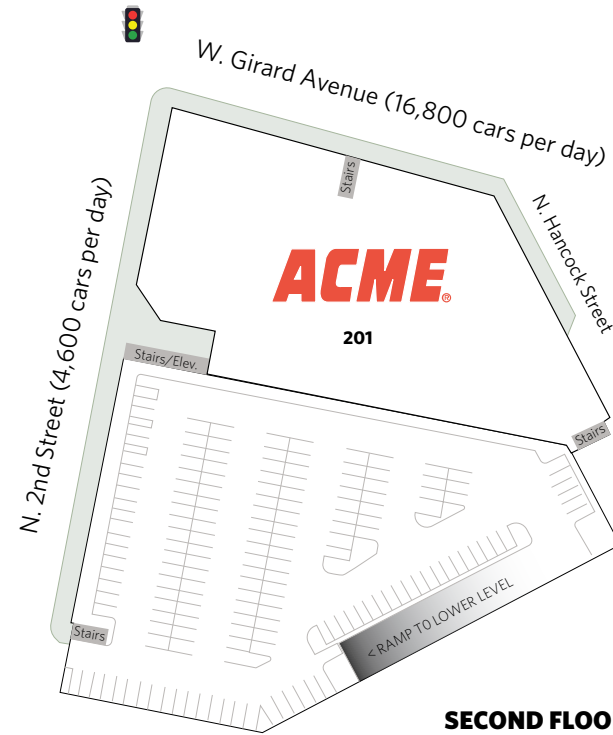

SHOPS AT SCHMIDT'S

180 W. Girard Avenue, Philadelphia, PA 19123

PHILADELPHIA, PA

SHOPS AT SCHMIDT'S

180 W. Girard Avenue, Philadelphia, PA 19123

SHOPS AT SCHMIDT'S LEASING PLAN

180 W. Girard Avenue, Philadelphia, PA 19123

For information:
Deirdre Delaporte

E: ddelaporte@sterlingorganization.com
P: 855-589-5070

GROUND FLOOR

SECOND FLOOR

UNIT	TENANT	SQ. FT.
101	Available	2,979
102A	VEG ER for Pets	5,531
102B	Available	2,434
104	Solidcore	2,441
105	Trend Eye Care	1,876
106A	The Shake Seafood	3,999

UNIT	TENANT	SQ. FT.
106B	WSFS Bank	1,836
107	Available	4,497
108	AFC Urgent Care	3,131
109	Fine Wine and Good Spirits	12,325
201	ACME	51,000

Total Square Feet: 92,049

SHOPS AT SCHMIDT'S

180 W. Girard Avenue, Philadelphia, PA 19123