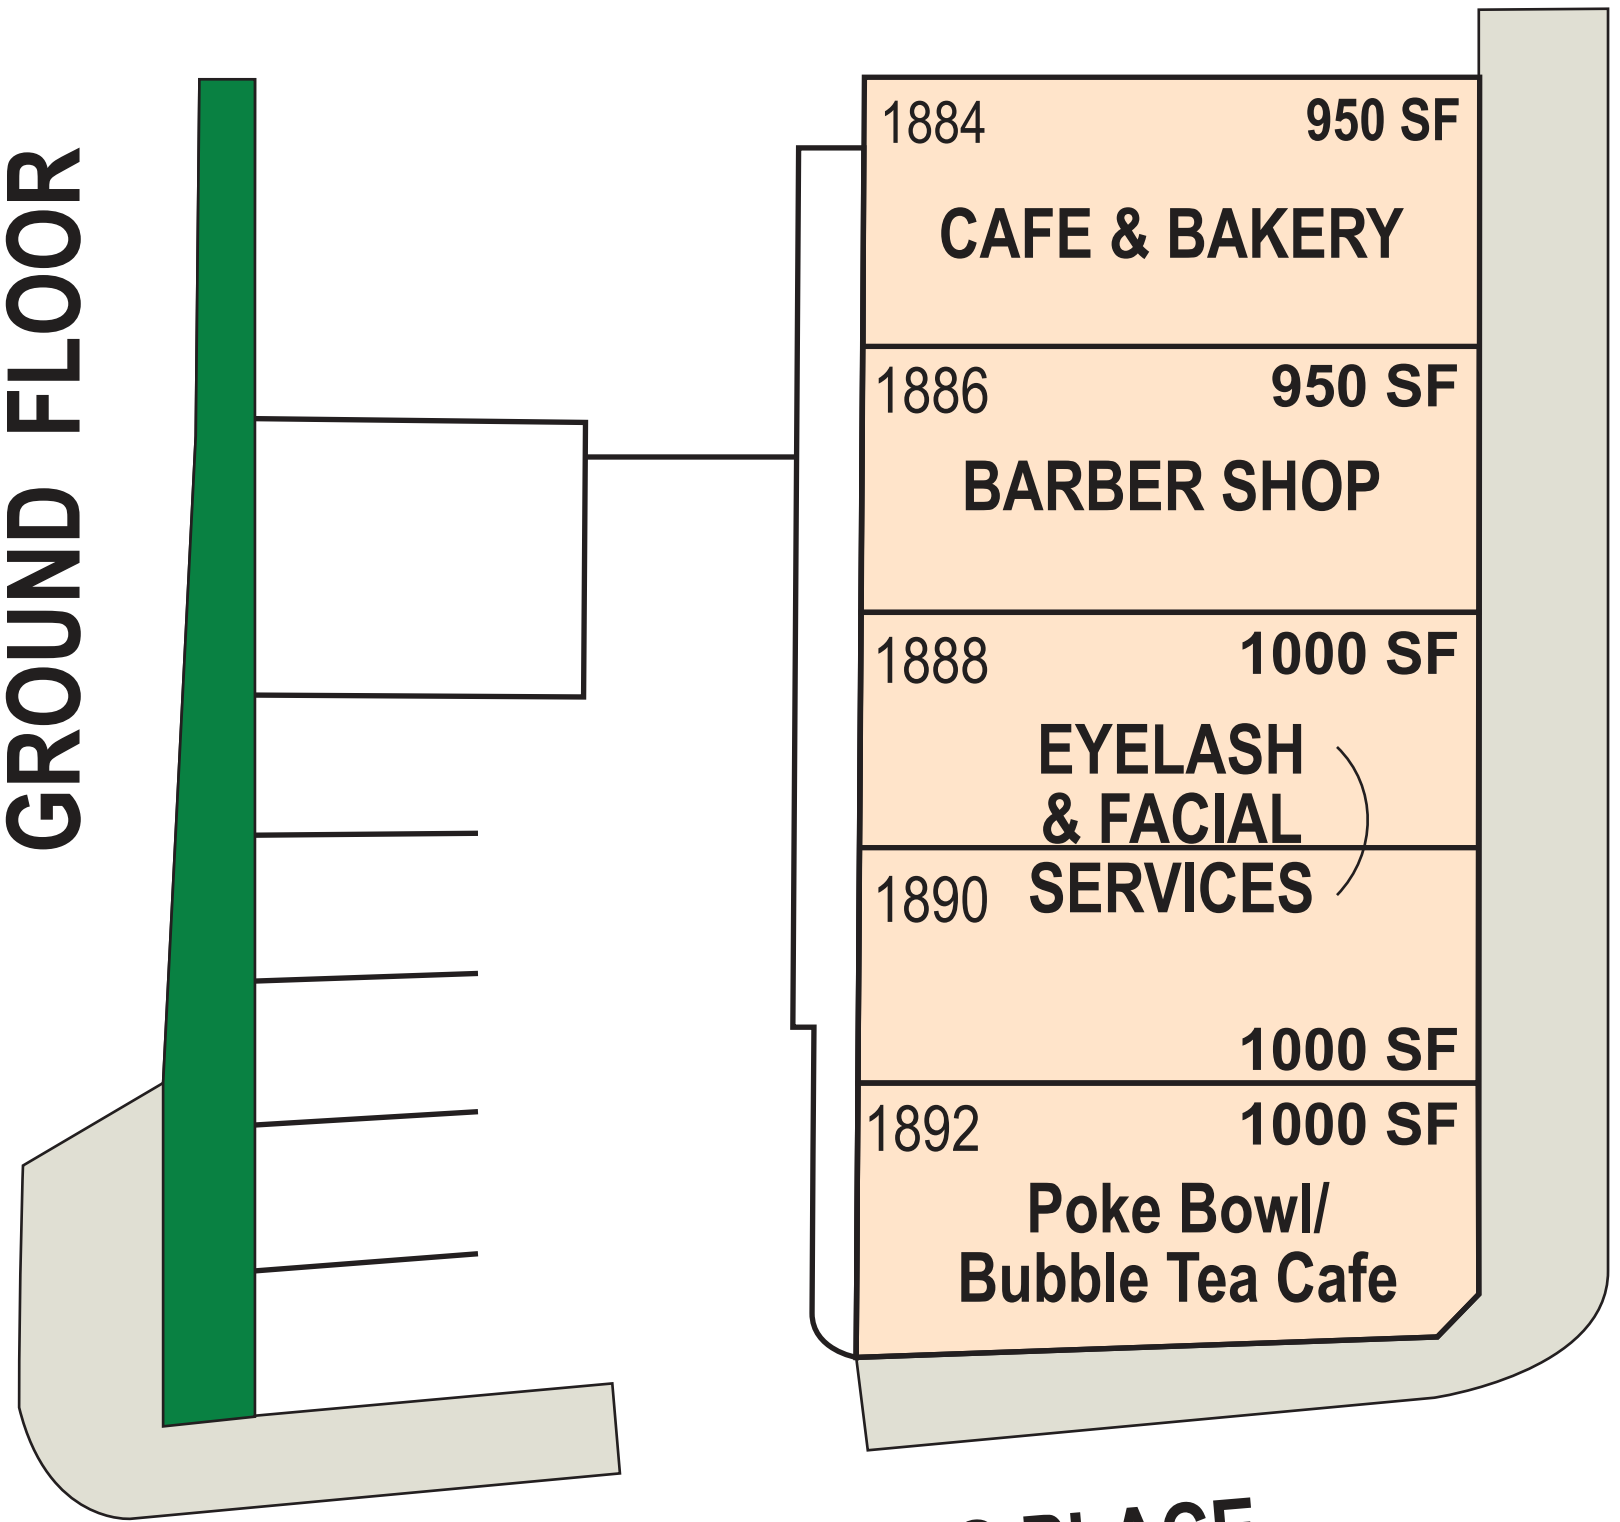

1884-1892 Grand Ave.
Baldwin, NY 11510

SECOND FLOOR

1884A	950 SF
RESIDENTIAL UNIT	
1886A	950 SF
RESIDENTIAL UNIT	
1888A	950 SF
RESIDENTIAL UNIT	
1890A	950 SF
RESIDENTIAL UNIT	
1892A	950 SF
RESIDENTIAL UNIT	

3
BRs

GROUND FLOOR

GRAND AVENUE

ST. LUKE'S PLACE