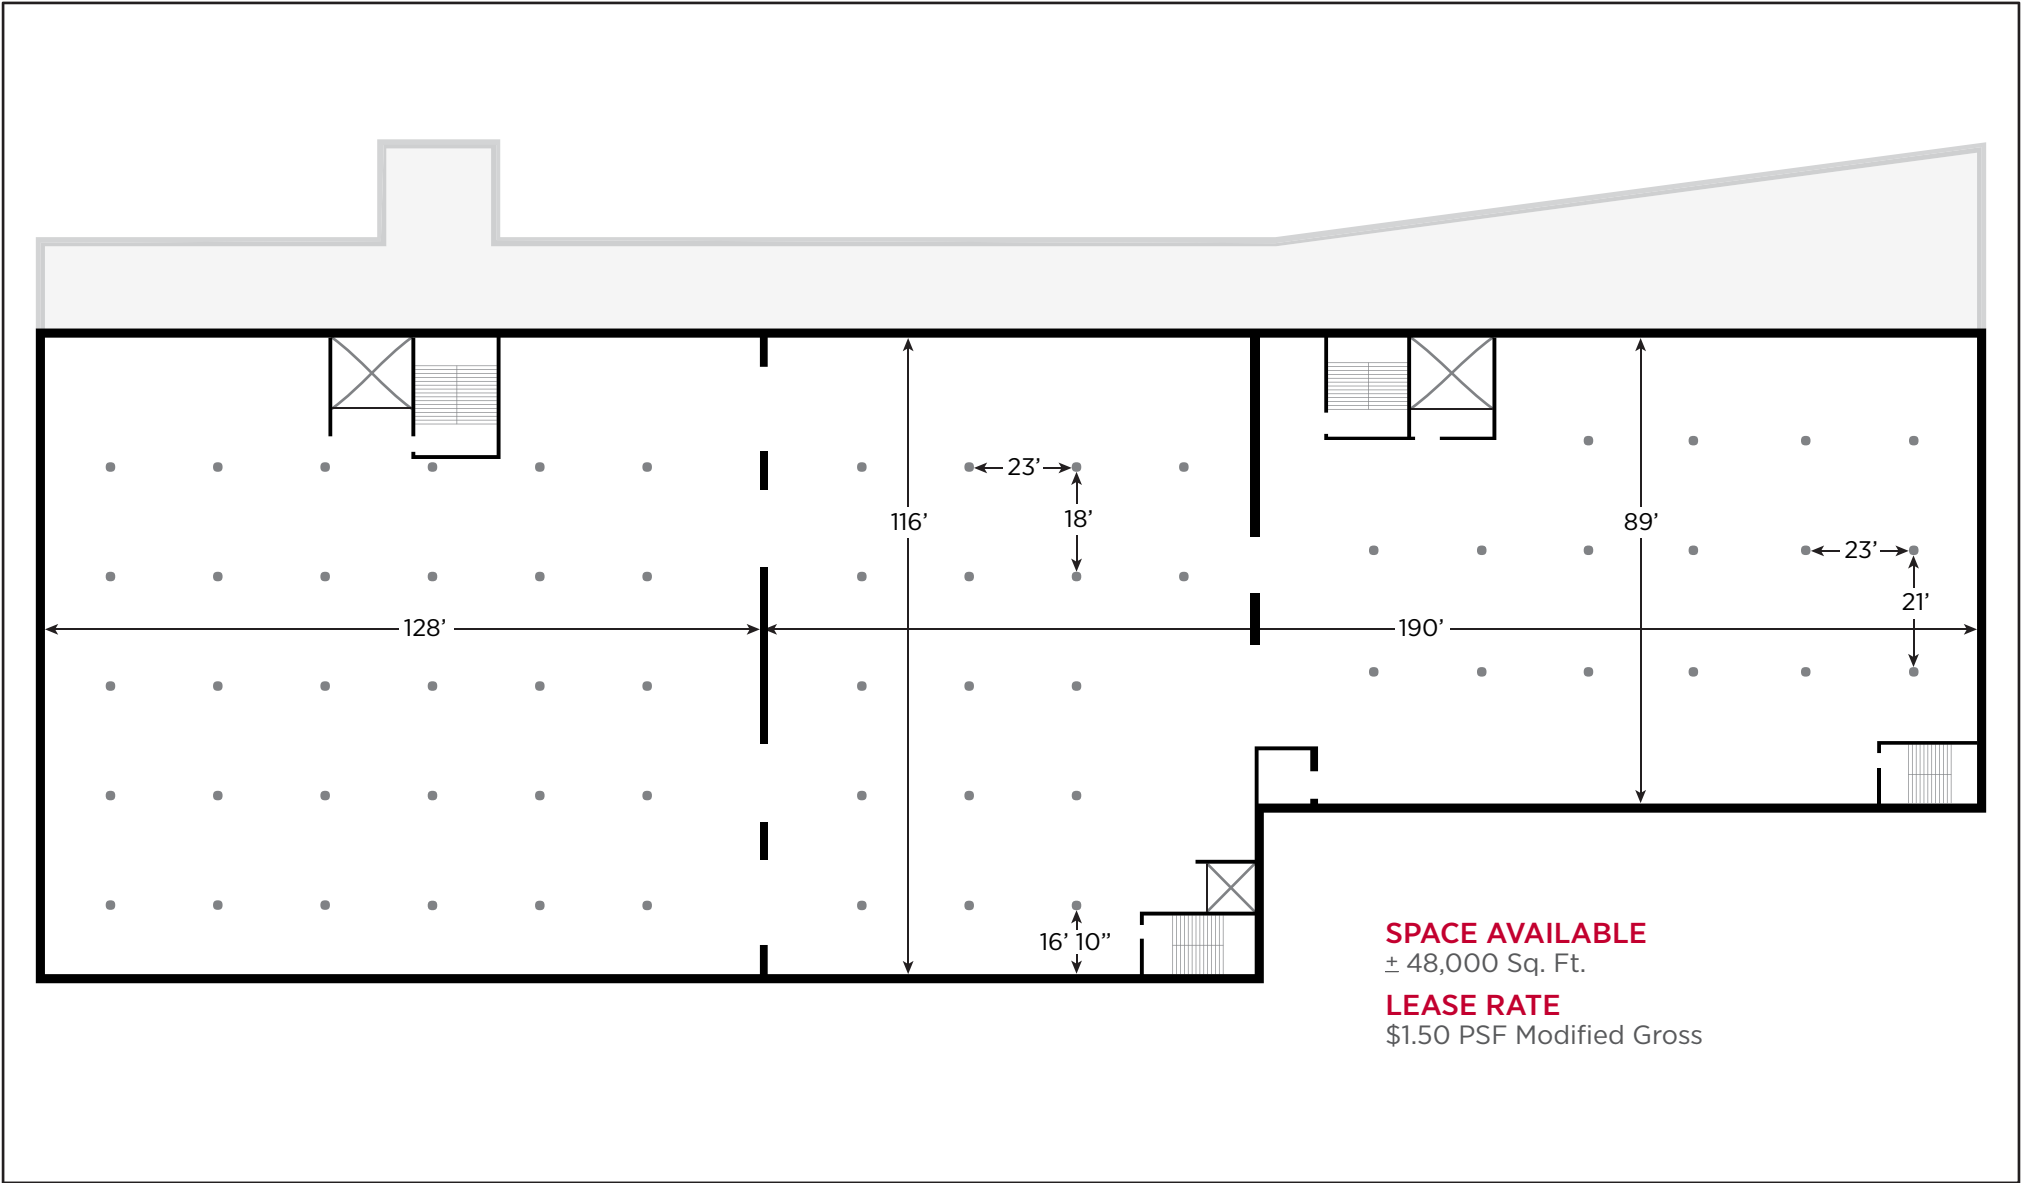

All information contained herein is from sources deemed reliable and is submitted subject to errors, omissions and to change of price or terms without notice.

3327 W. 47th Place
CHICAGO, IL 60632
THIRD FLOOR PLAN