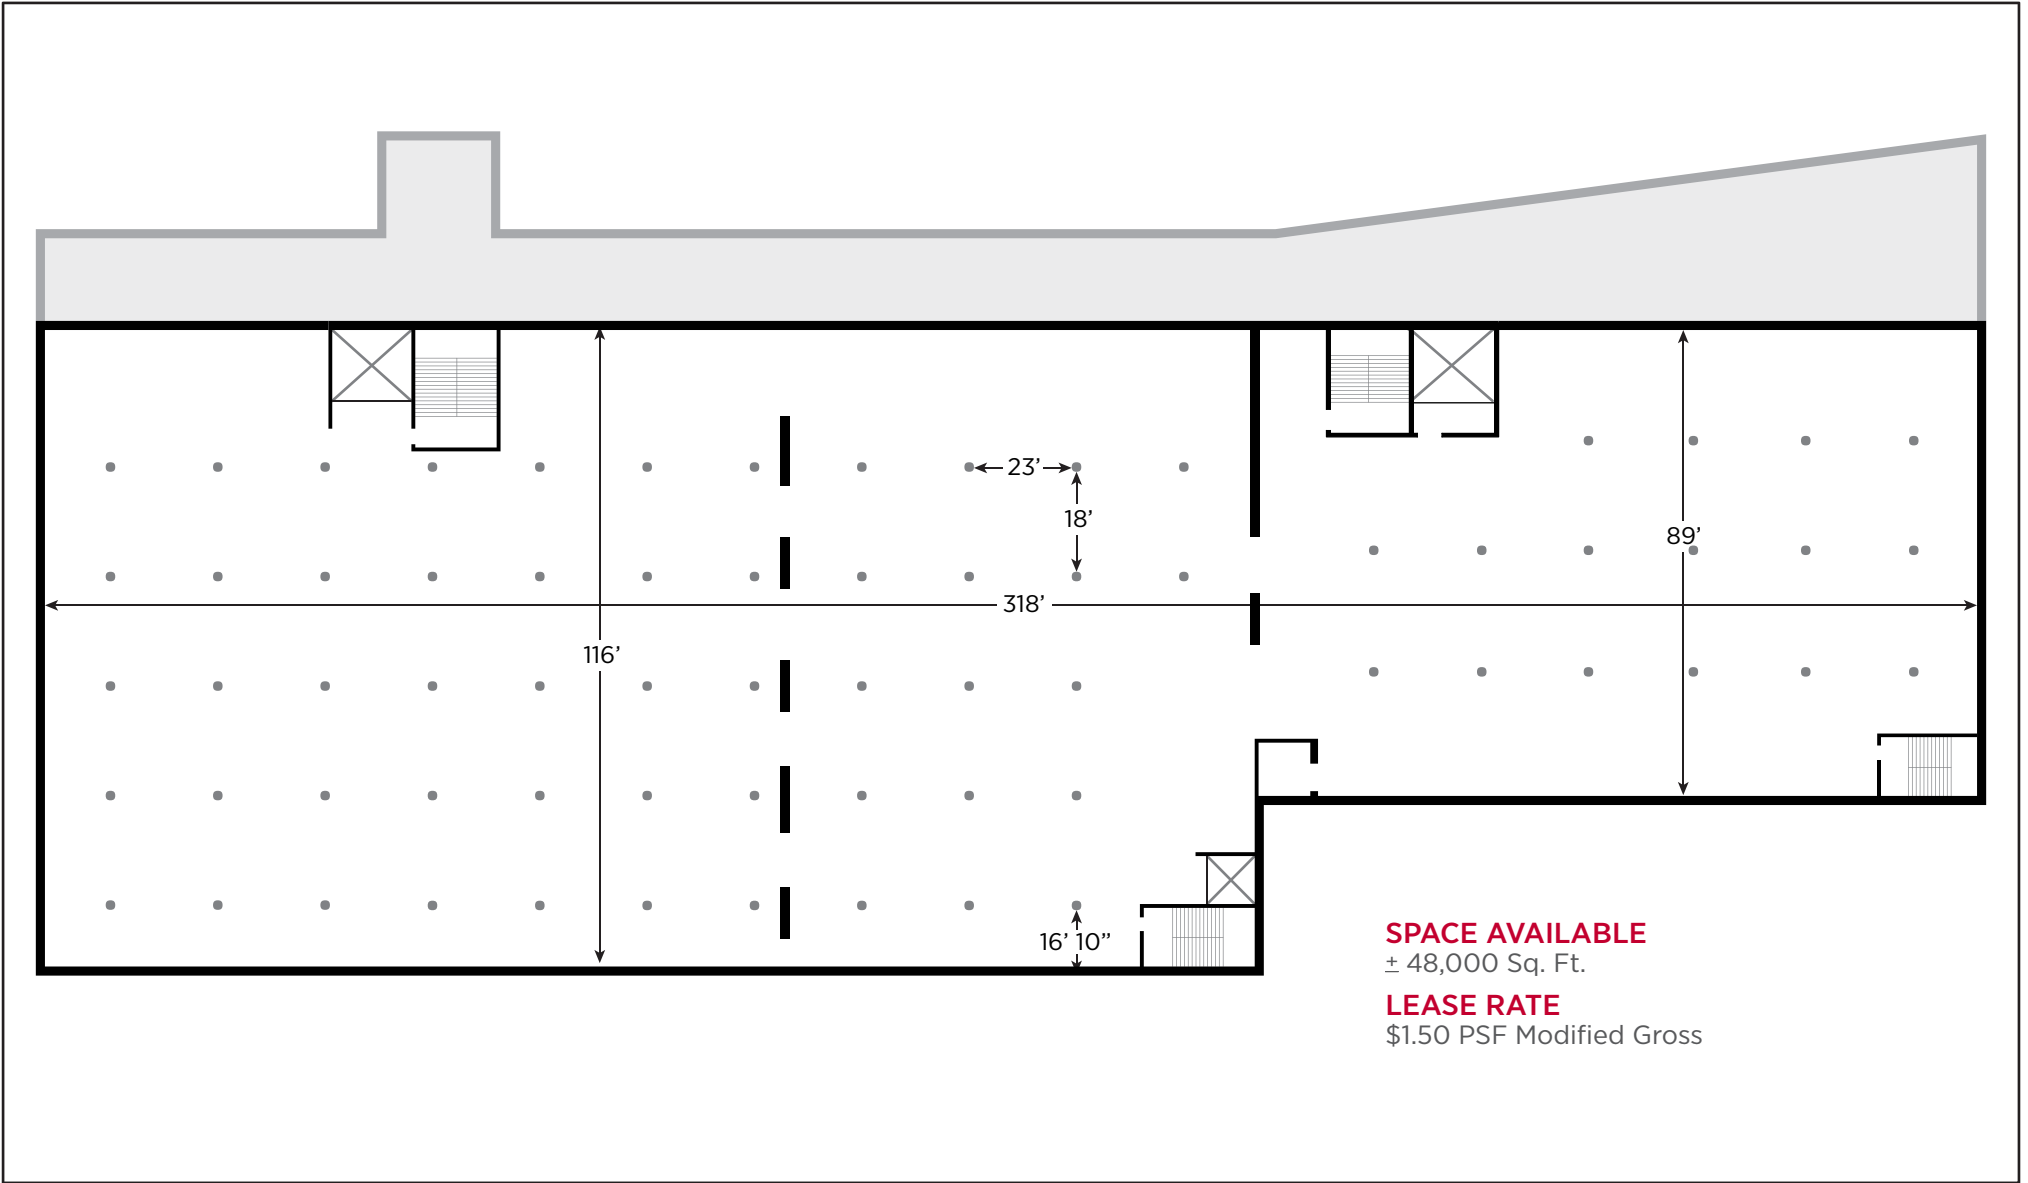

All information contained herein is from sources deemed reliable and is submitted subject to errors, omissions and to change of price or terms without notice.

- OFFICE: 3,600 Sq. Ft.
- COMMON AREA

3327 W. 47th Place
CHICAGO, IL 60632
FIRST FLOOR PLAN