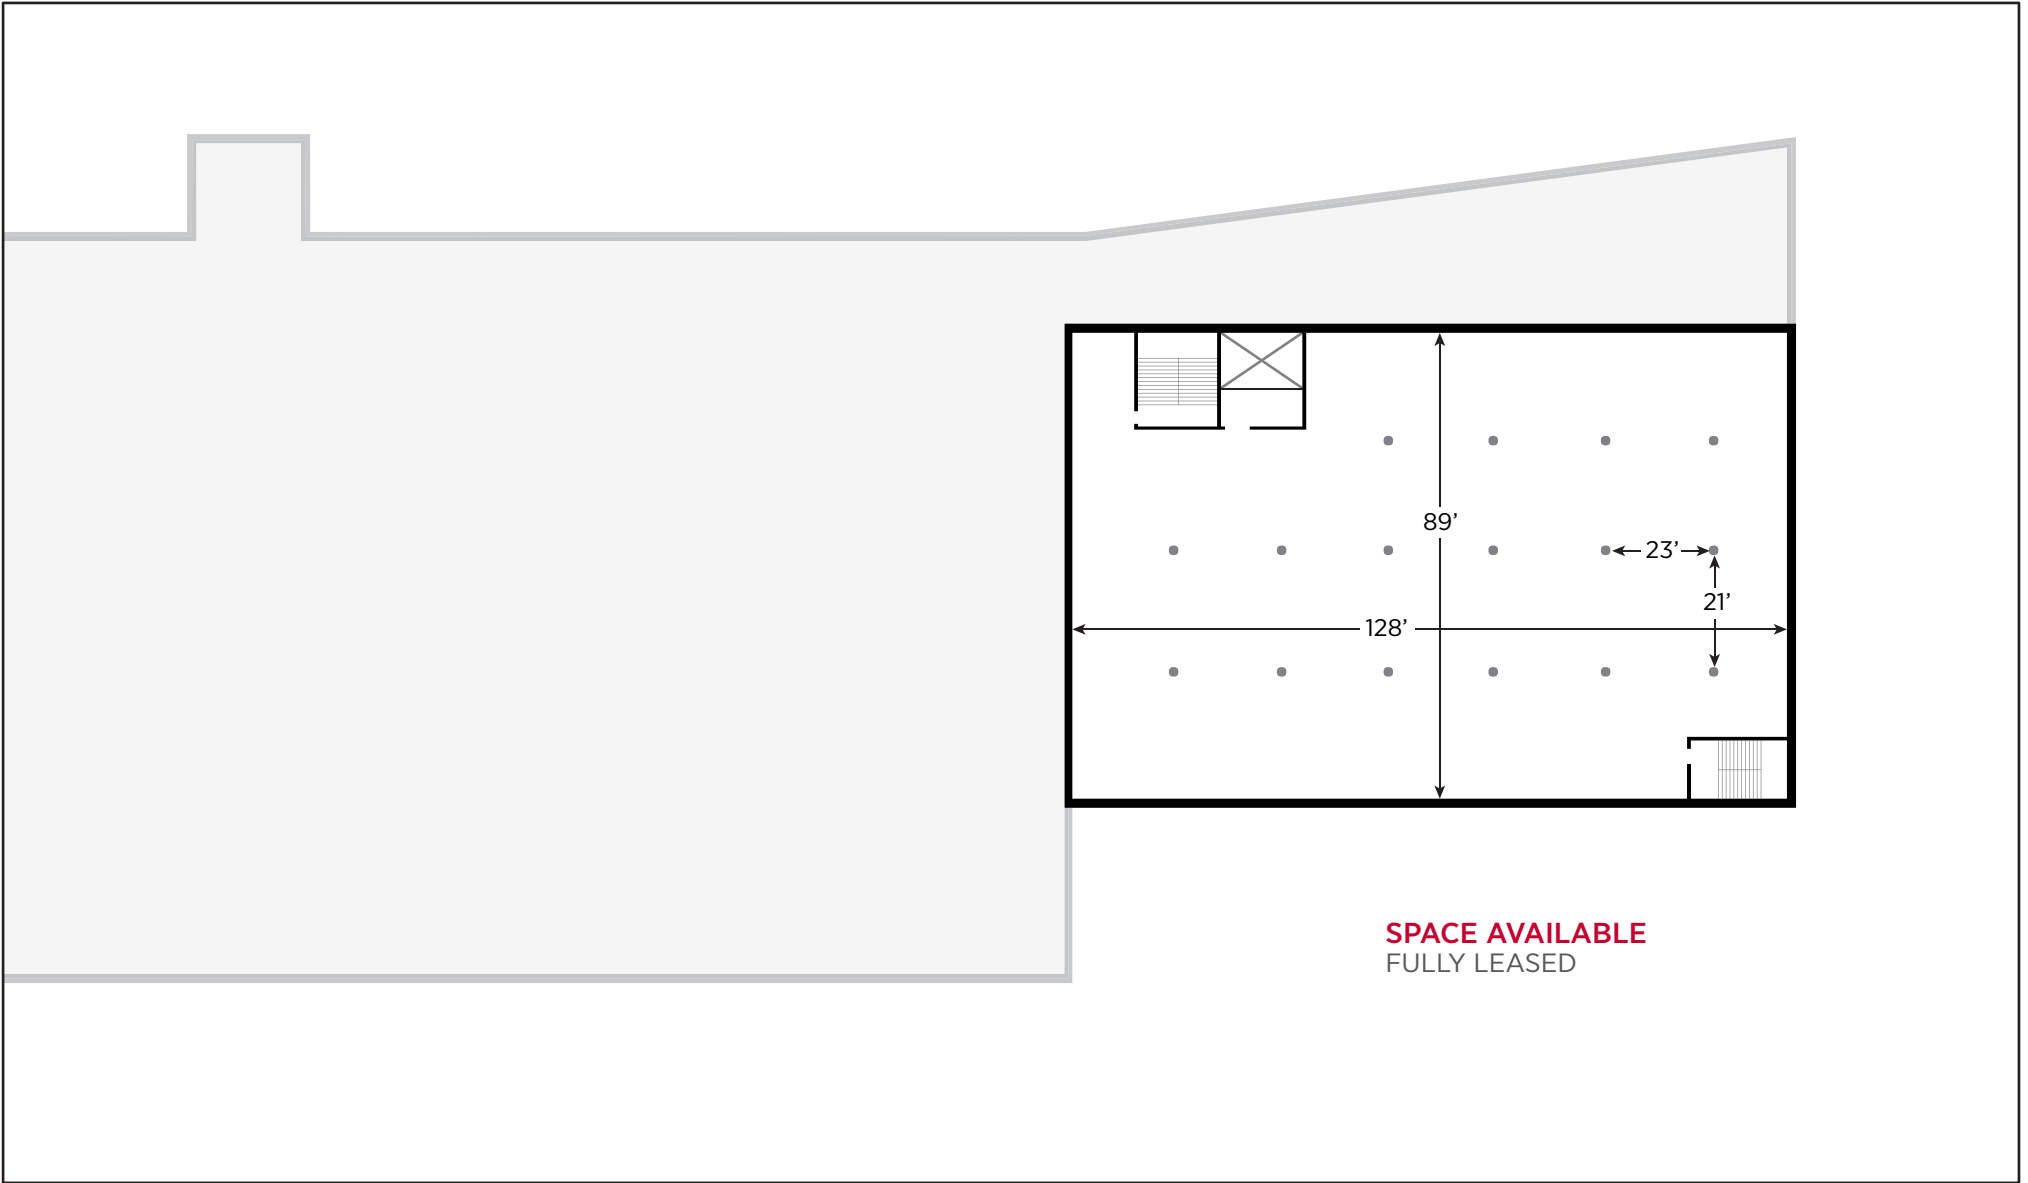

All information contained herein is from sources deemed reliable and is submitted subject to errors, omissions and to change of price or terms without notice.

3327 W. 47th Place
CHICAGO, IL 60632
FOURTH FLOOR PLAN