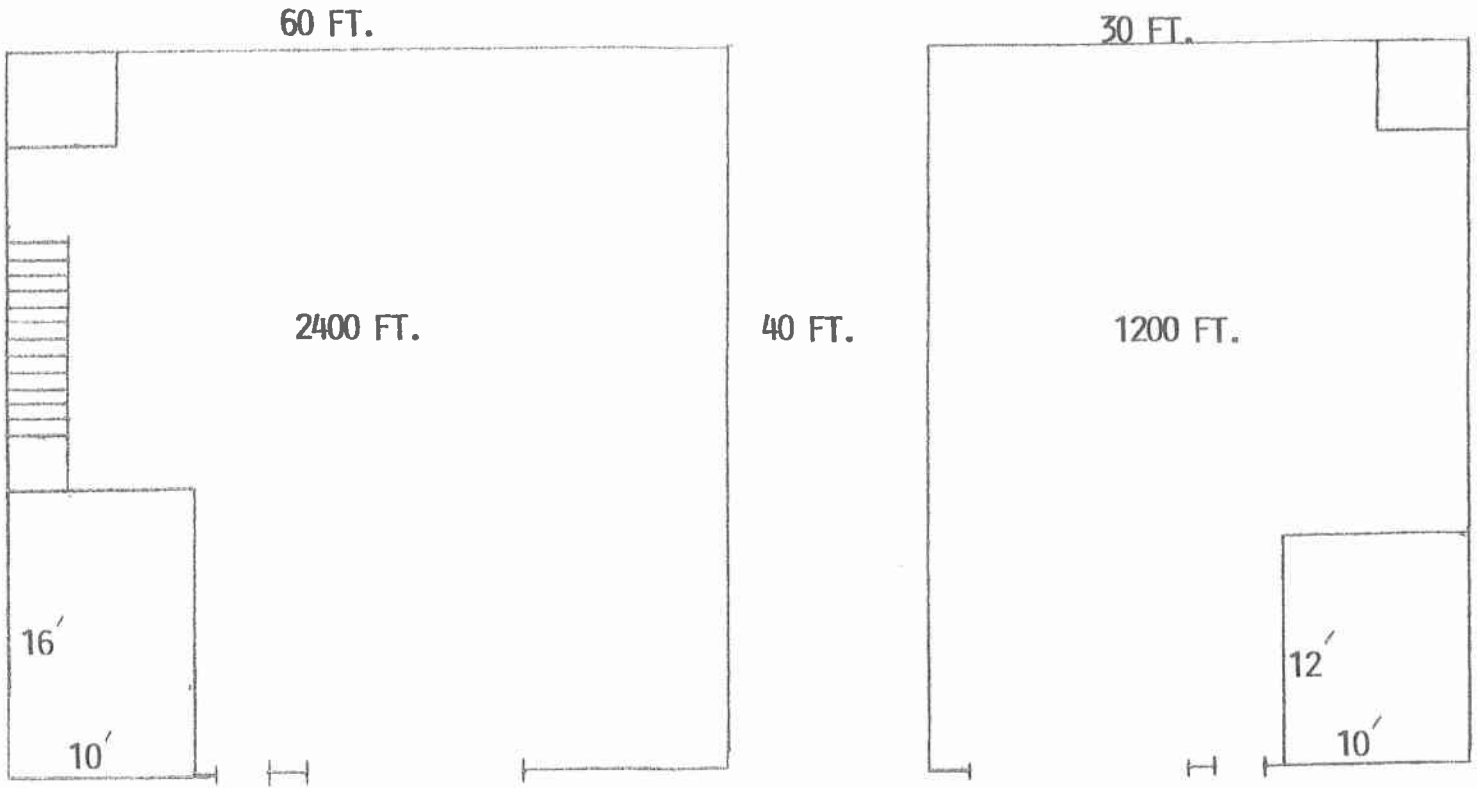

LEEHI PARTNERSHIP

8059 LEWIS ROAD • BEREA, OHIO 44017 •

OFFICE/WAREHOUSE

12'x14' O.H. DOORS - MAXIMUM INSULATION - RADIANT TUBE HEAT

LOCATED ON THREE ACRES JUST NORTH OF WEST BAGLEY ROAD
1,000 FT. BACK DRIVEWAY IN GREEN BUILDINGS