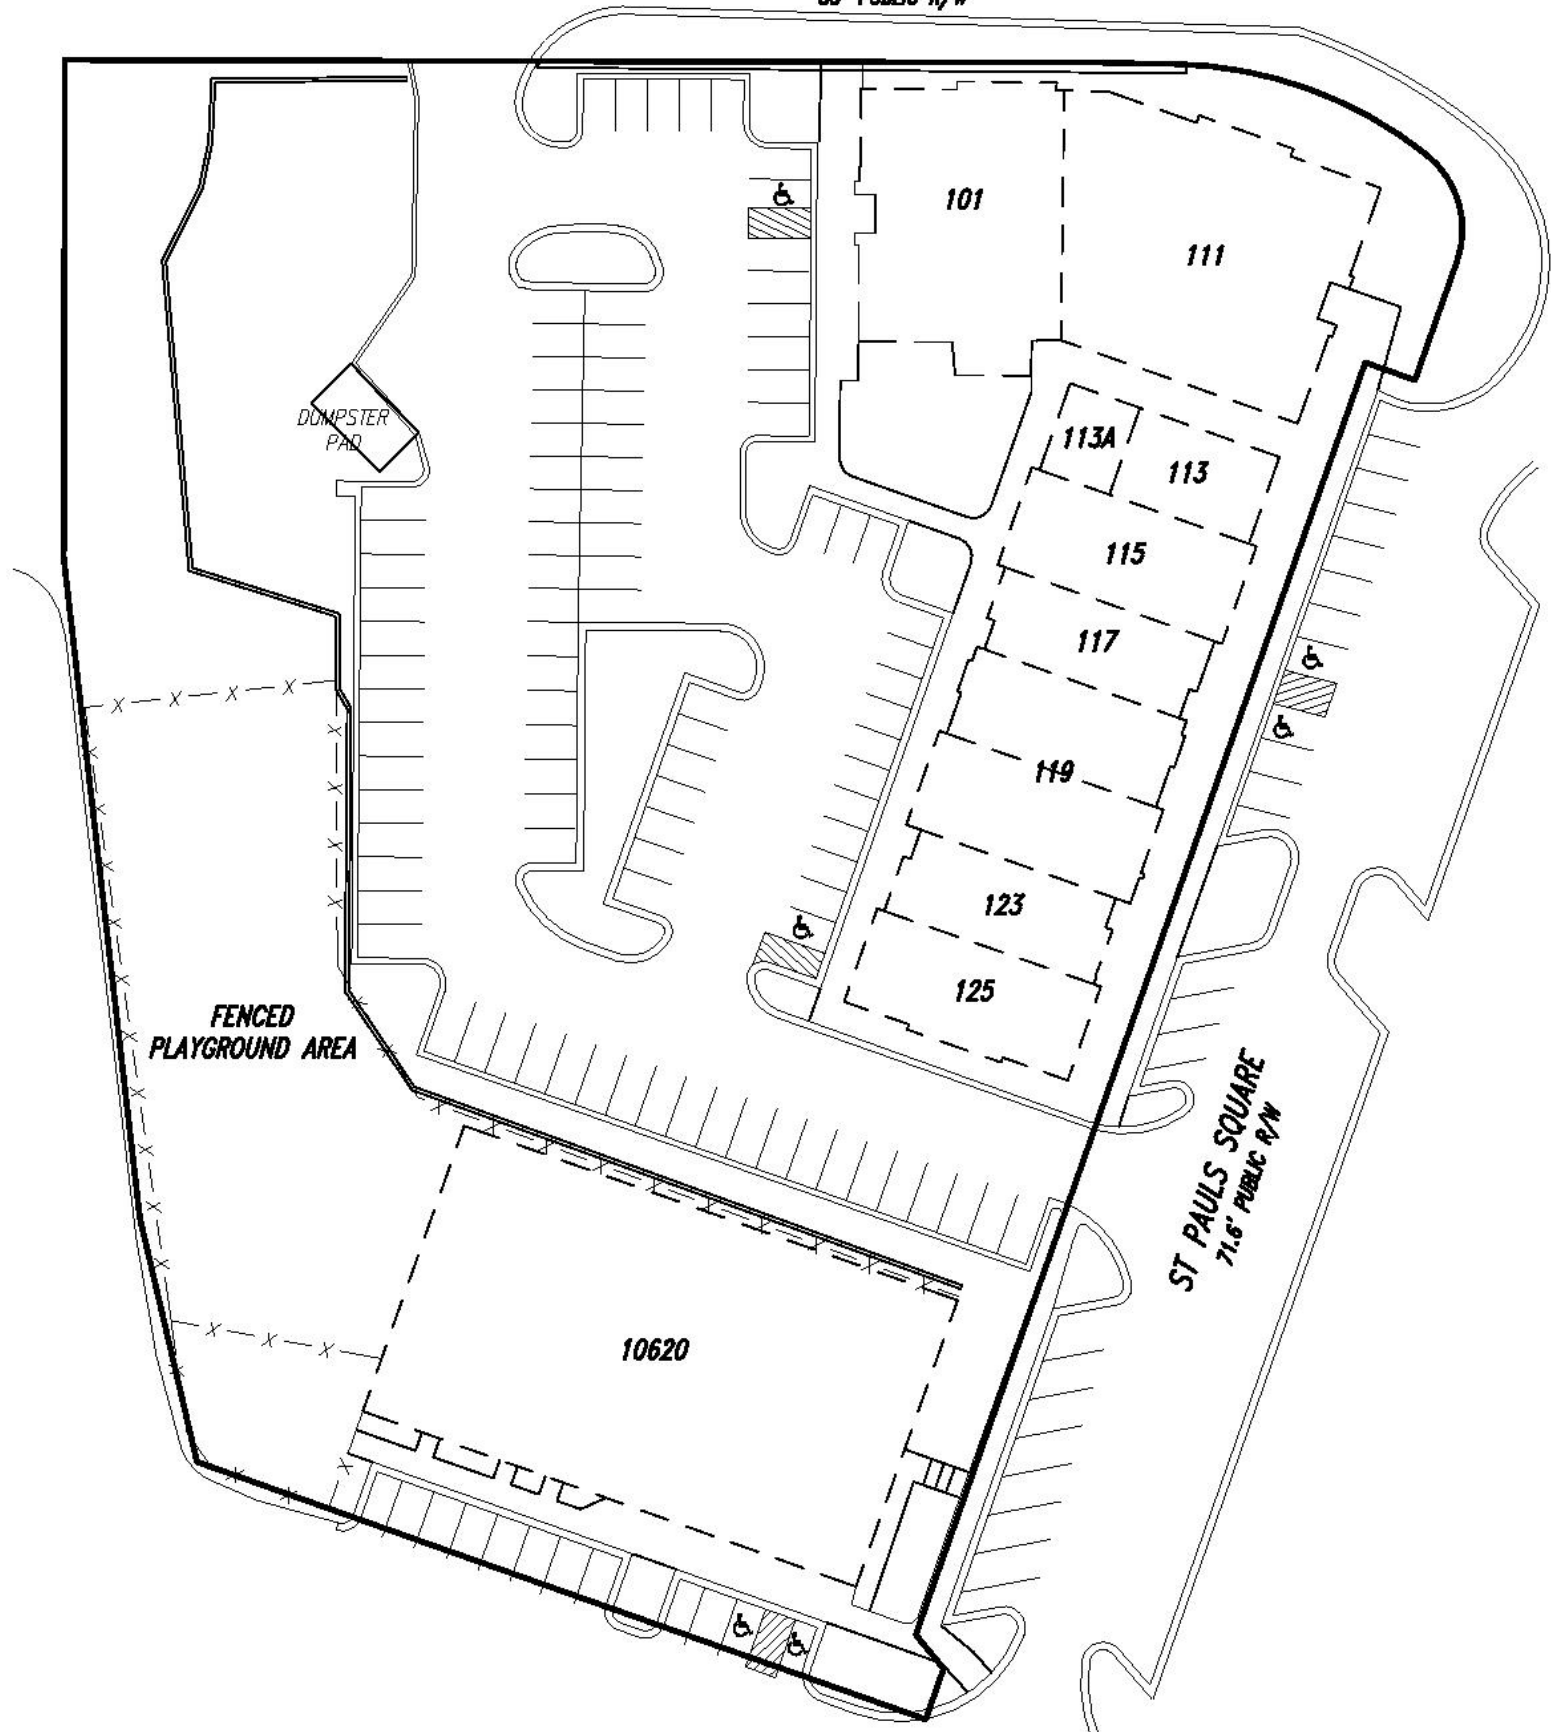

FALLS RIVER AVE.
55' PUBLIC R/W

SHOPPES AT BEDFORD

UNIT	TENANT	AREA (SF)
10620.	Daycare / School Available for lease	10,620
125.	Bedford Hospitality	1,643
123.	Available For Lease	1,395
119.	North Raleigh Salon and Spa	2,931
117.	Bedford Sushi	1,334
115.	Spencer Properties	1,581
113A.	Edward Jones	622
113.	Edward Jones	870
111.	Find A Way Fitness	5,000
101.	Find A Way Fitness	3,500