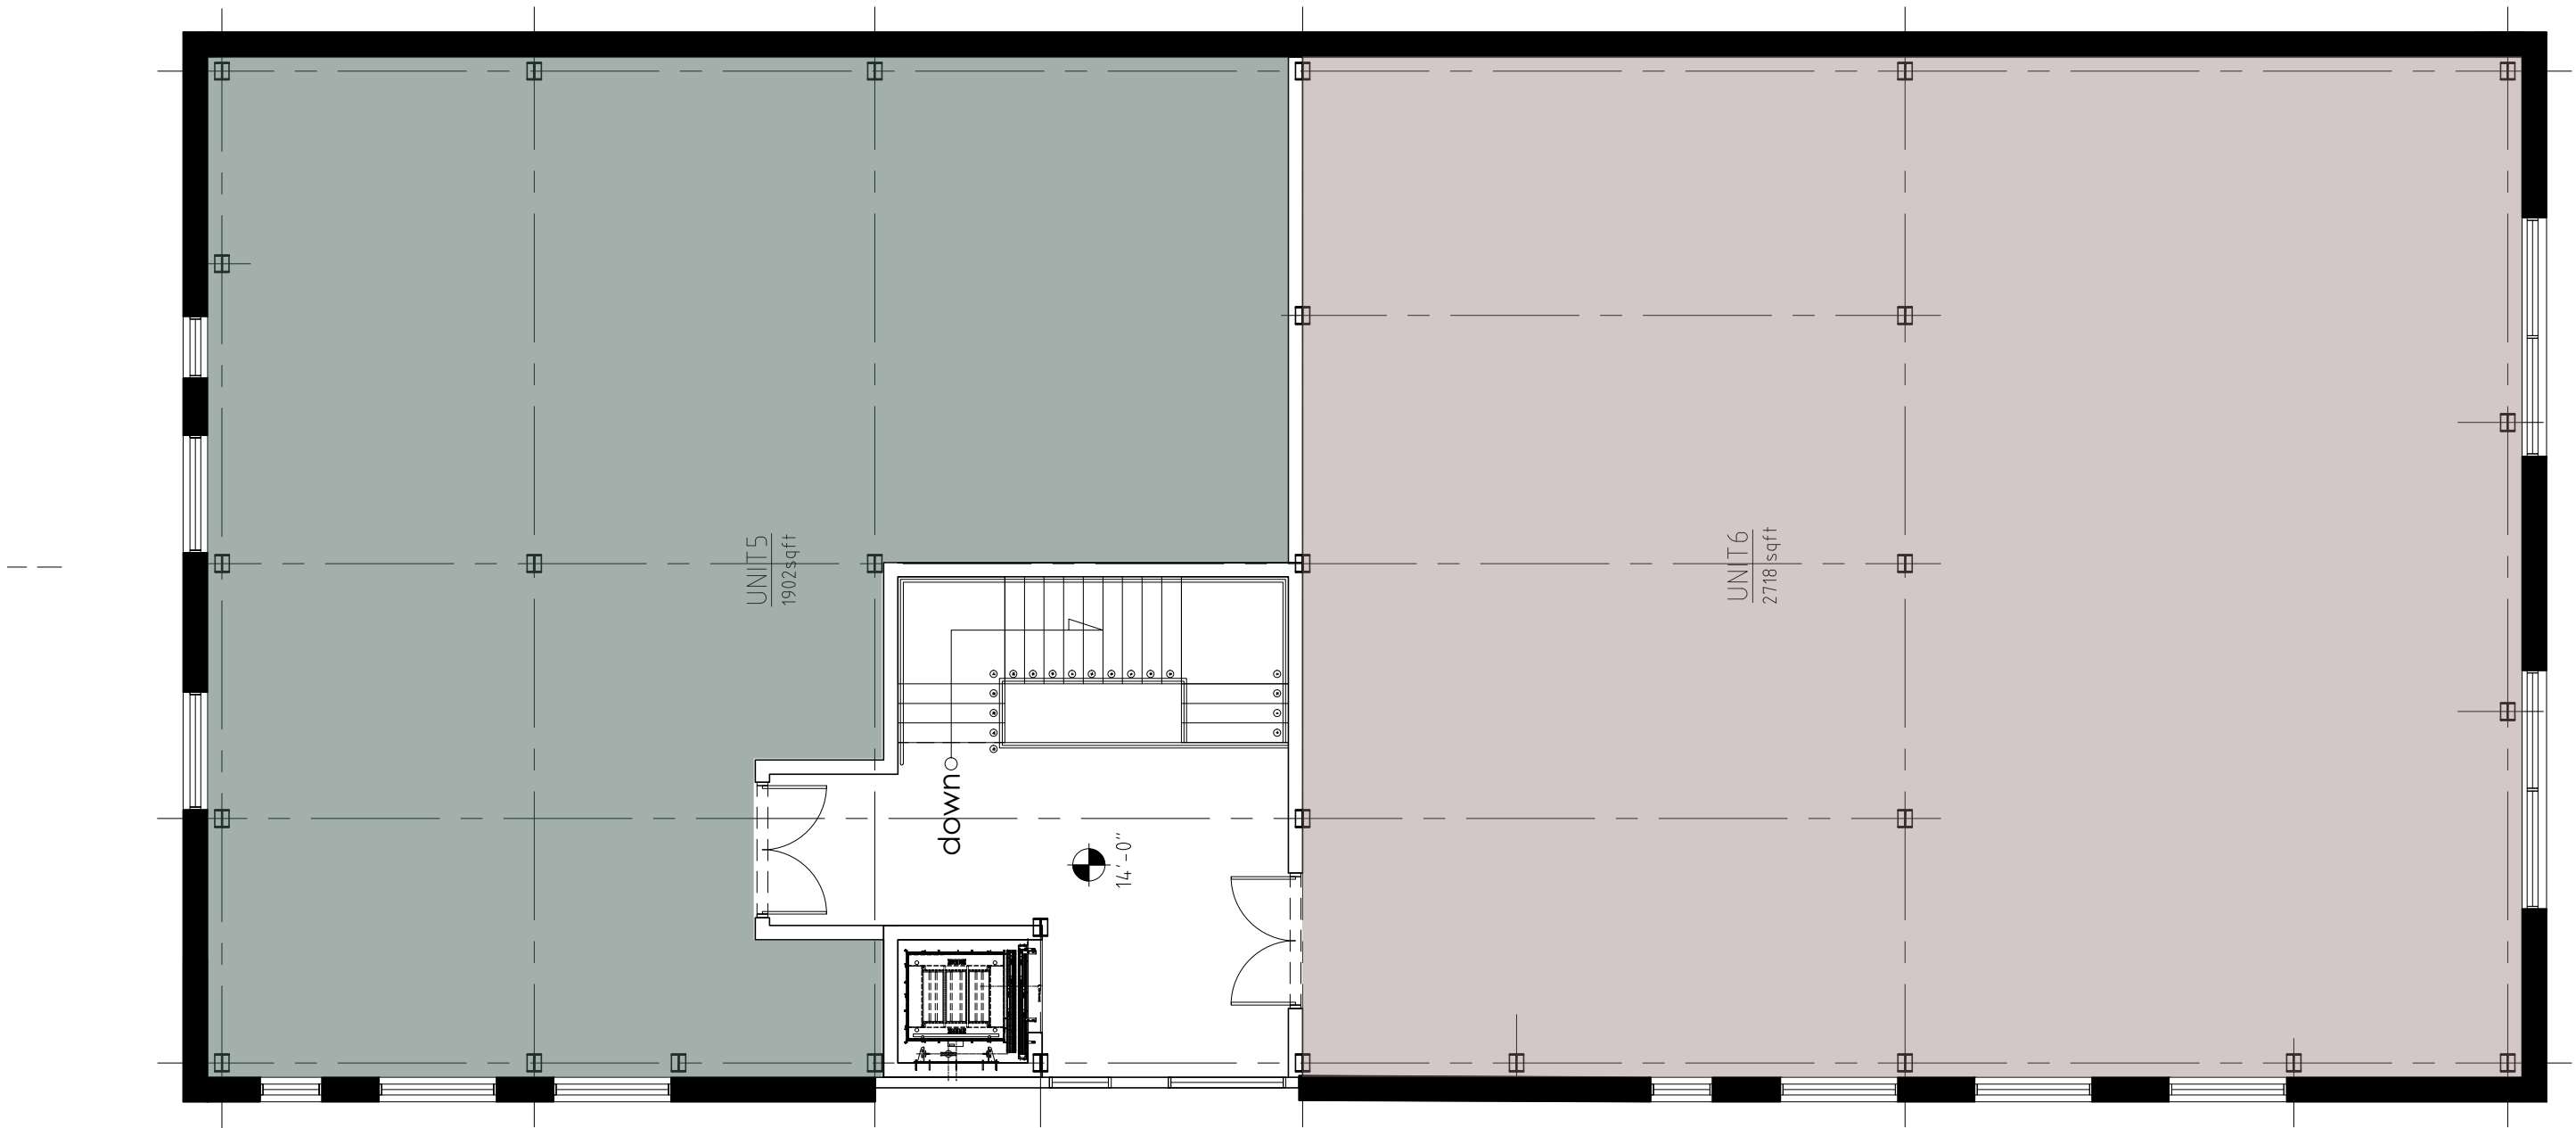

200 W Jefferson
 200 W Jefferson Blvd,
 Dallas, TX 75208

SK

01

floor plan
 level 1

1/8" = 1'-0"

21007
 2022.12.12

copyright © all rights reserved 2022

COEVÁL

Option fo 4 psaces

200 W Jefferson
 200 W Jefferson Blvd,
 Dallas, TX 75208

SK

01 floor plan
 level 2 1/8" = 1'-0"

21007
 2022.12.12
 copyright © all rights reserved 2022

COEVÁL