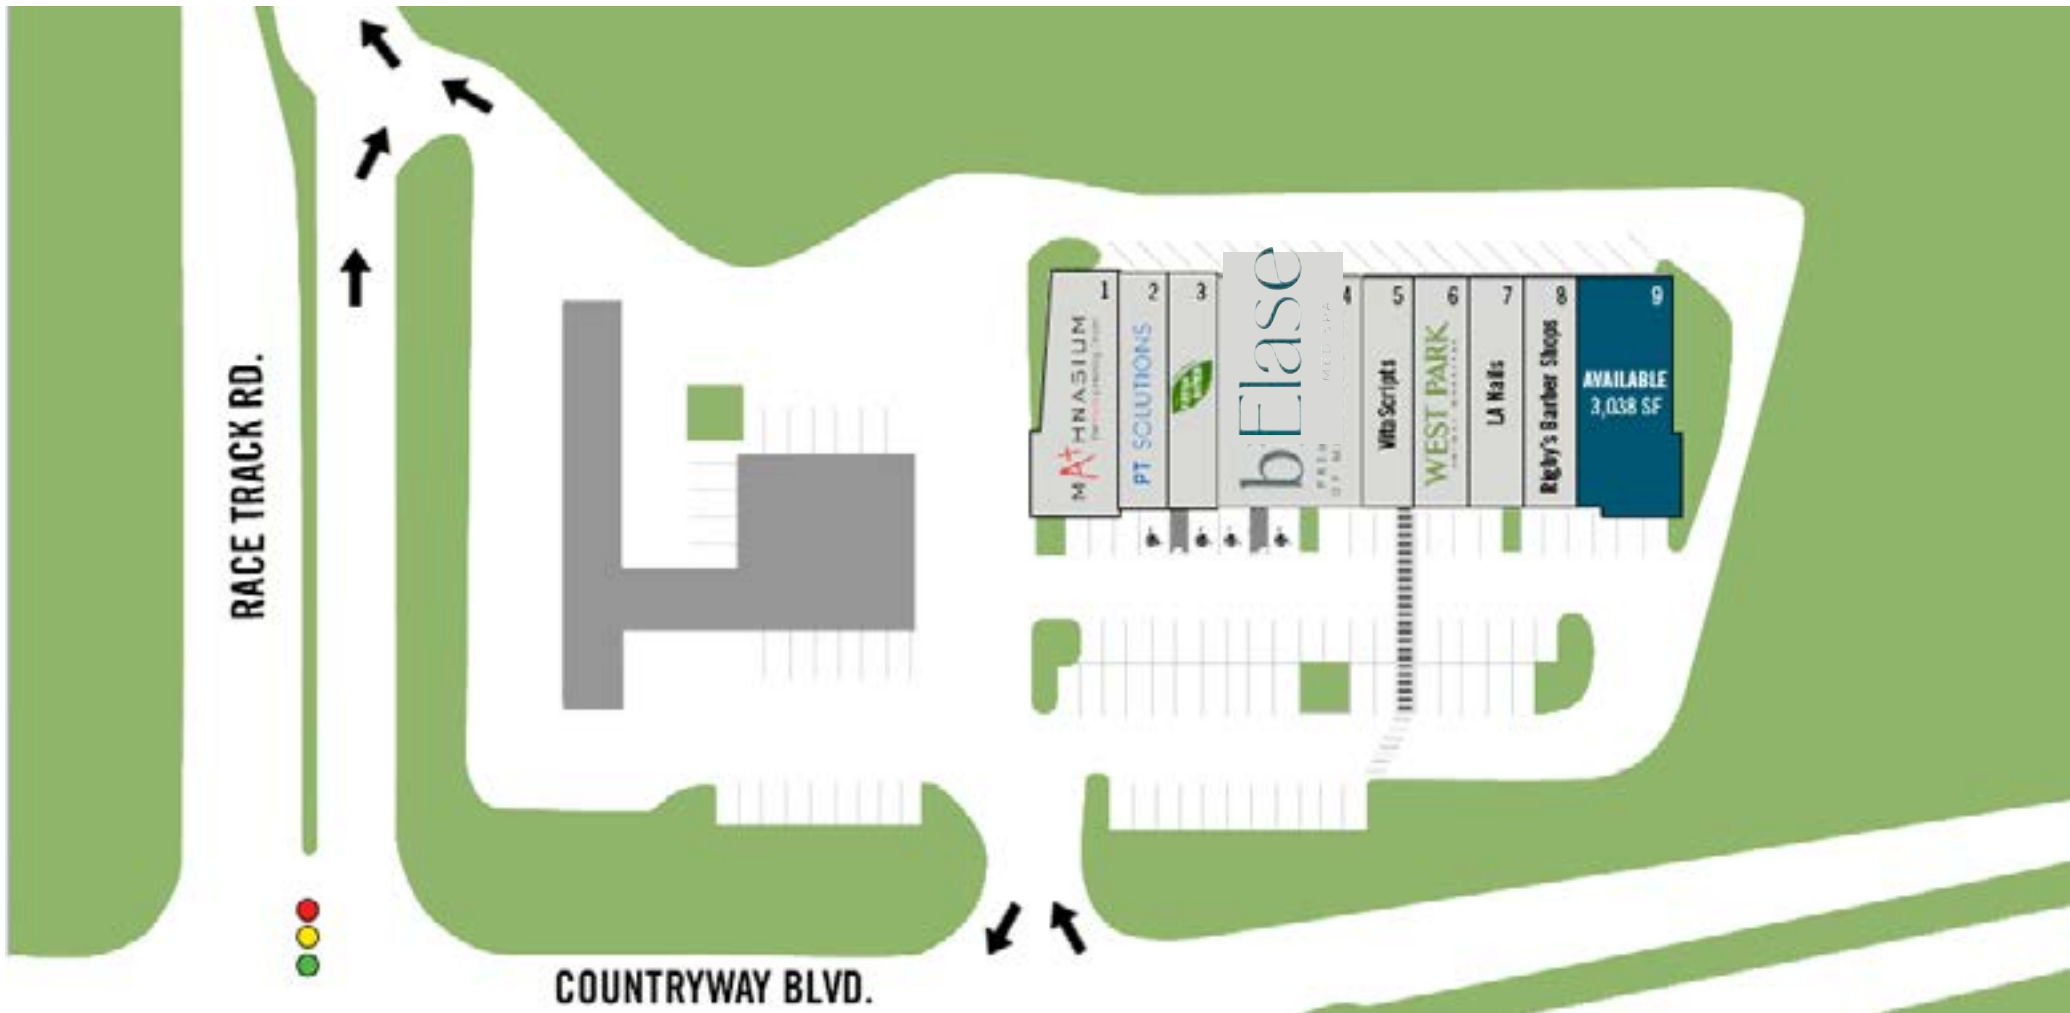

SITE PLAN

1	Mathnasium	1,463 SF	4	Elase Med Spa	3,270 SF	7	LA Nails	1,230 SF
2	PT Solutions	1,575 SF	5	VitaScripts	1,231 SF	8	Rigby's Barber Shop	1,500 SF
3	Fresh Bites	1,500 SF	6	West Park Animal Hospital	1,769 SF	9	AVAILABLE - 2nd Gen Restaurant	3,038 SF