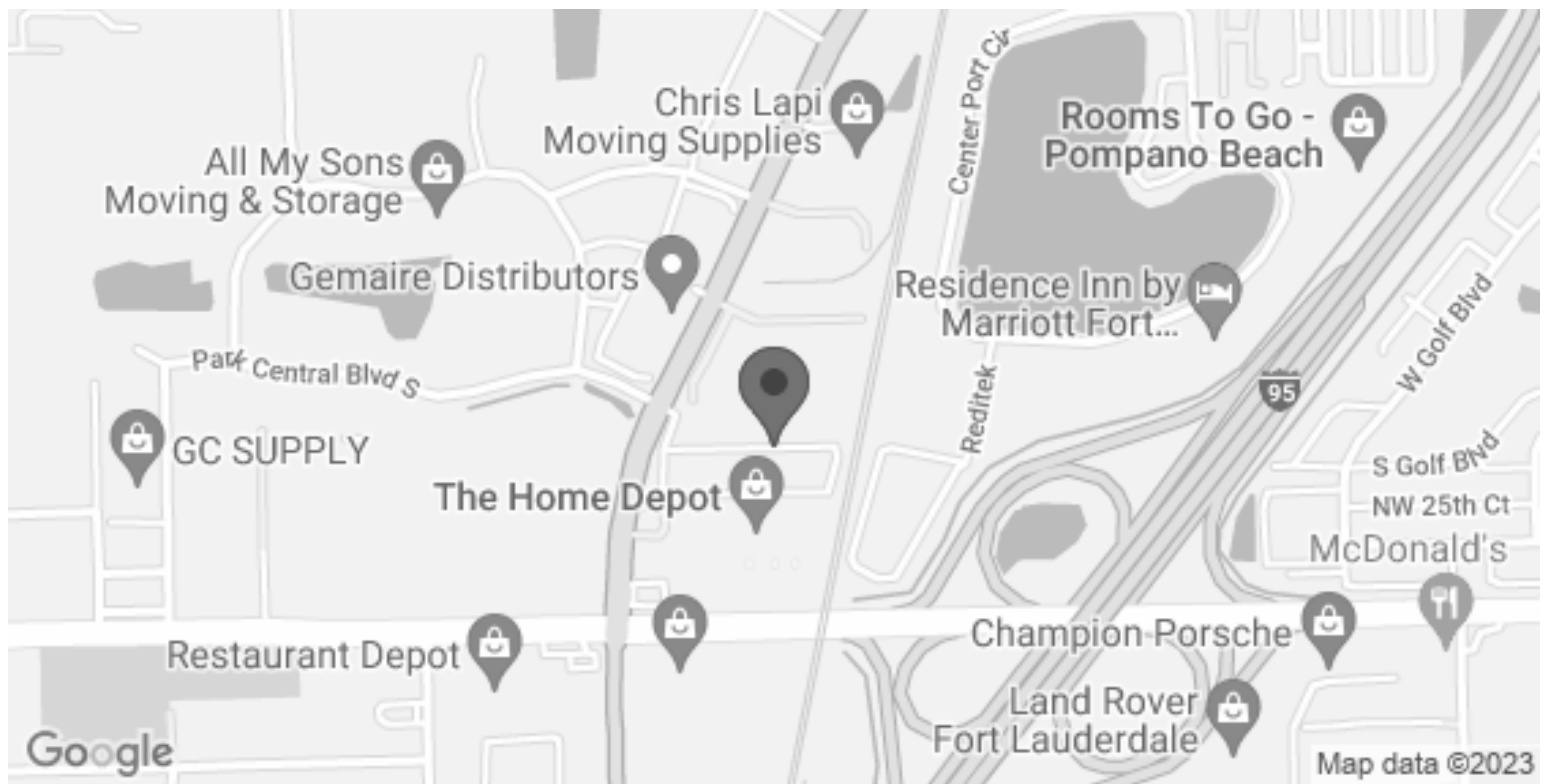

Building Location (1 Location)

Details

Listing Type	Sublet
RSF	8,840 SF
USF	8,840 SF
Office Available	2,400 SF
Parking	yes
Rate (Per SF)	$19.5 / SF / YR
Lease Type	NNN
Lease term	2-4 years
Total CAM (Per SF/YR)	$2.86
Total Monthly Rent	$14,365
Days on Market	15 days