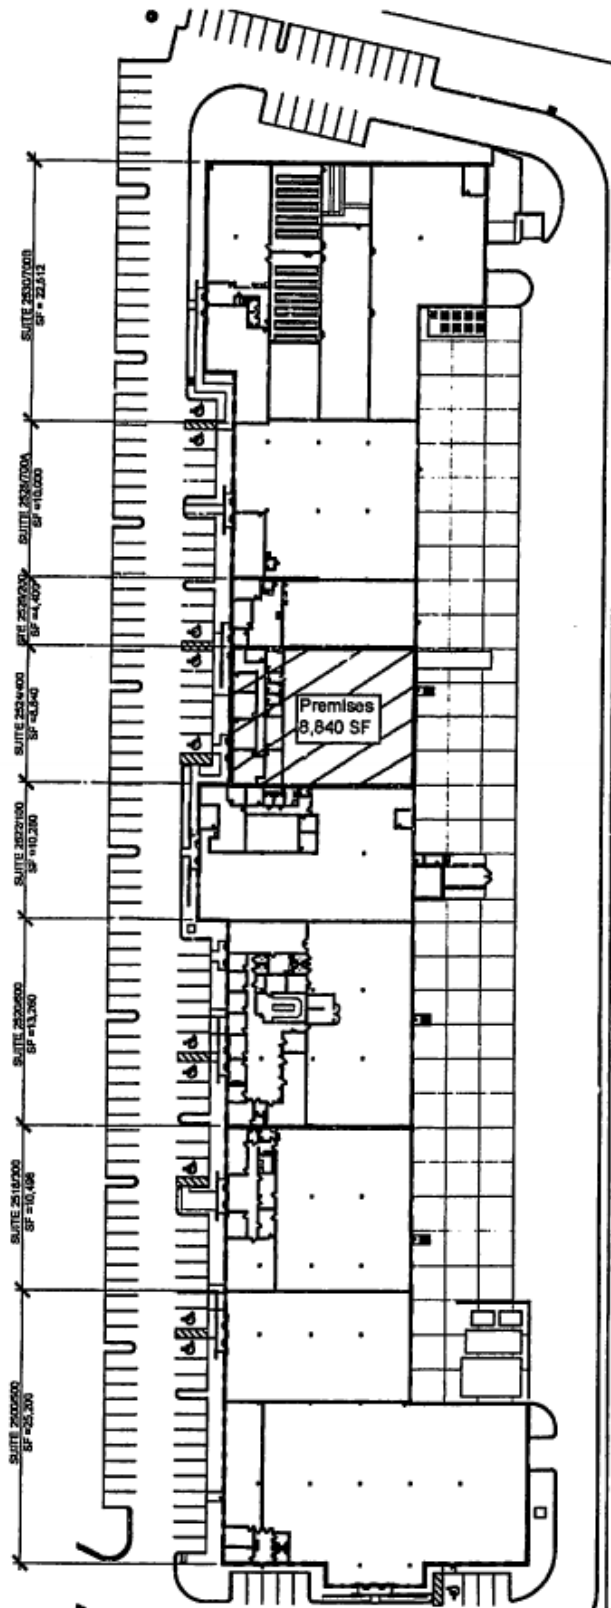

**EXHIBIT A
PREMISES**