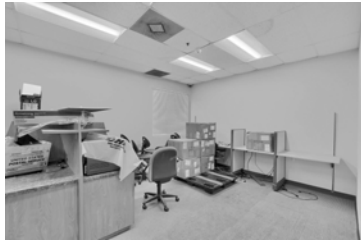

Building Photos (35 photos)