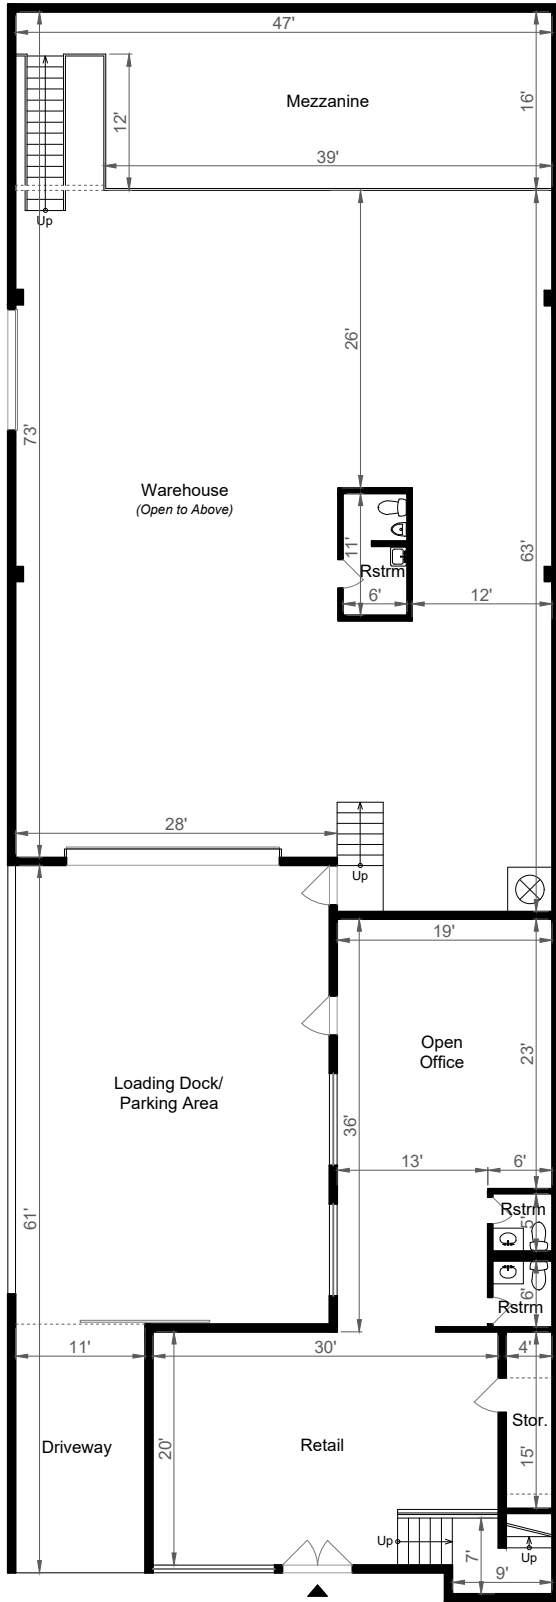

# 414 WEST ARBOR VITAE STREET

INGLEWOOD, CA 90301

**FIRST FLOOR**

6,217 SQ FT

**SECOND FLOOR**

1,983 SQ FT

**Estimated Total  
Square Footage: 8,200 SQ FT**  
*Calculated from outside face of exterior walls.*