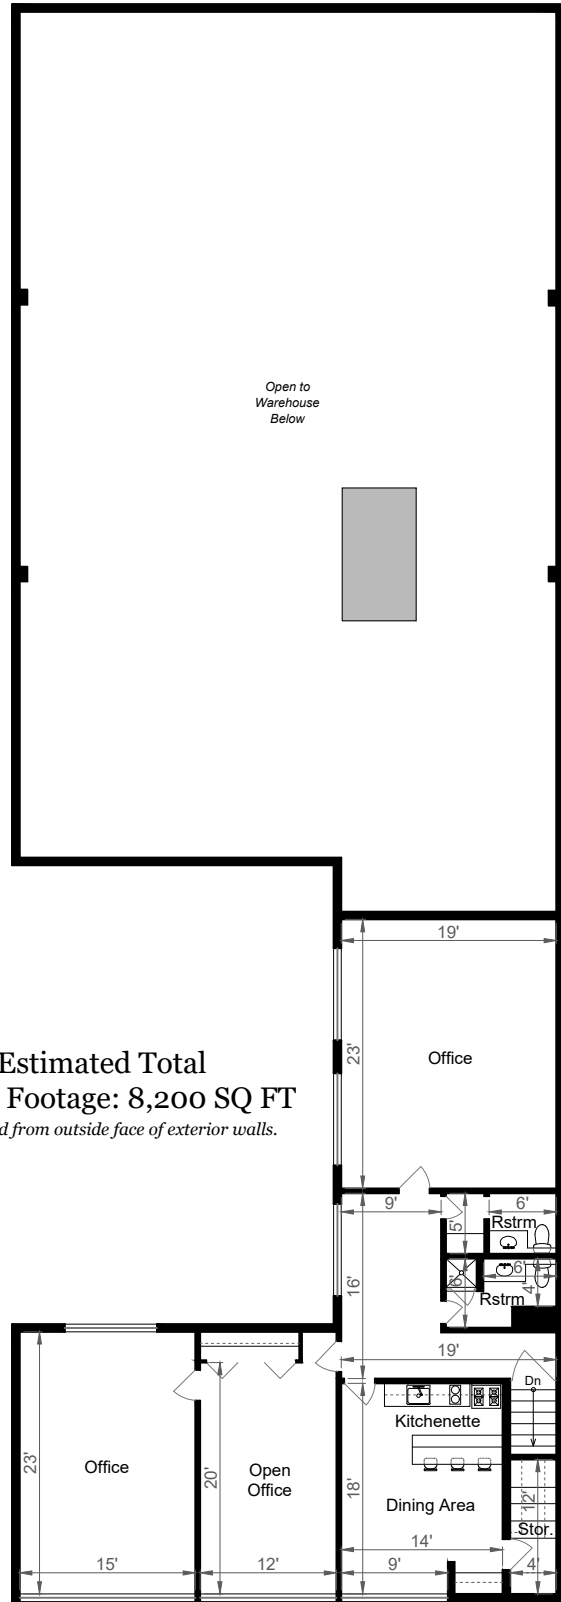

# 414 WEST ARBOR VITAE STREET

INGLEWOOD, CA 90301

**FIRST FLOOR**

6,217 SQ FT

**SECOND FLOOR**

1,983 SQ FT

**Estimated Total  
Square Footage: 8,200 SQ FT**  
*Calculated from outside face of exterior walls.*