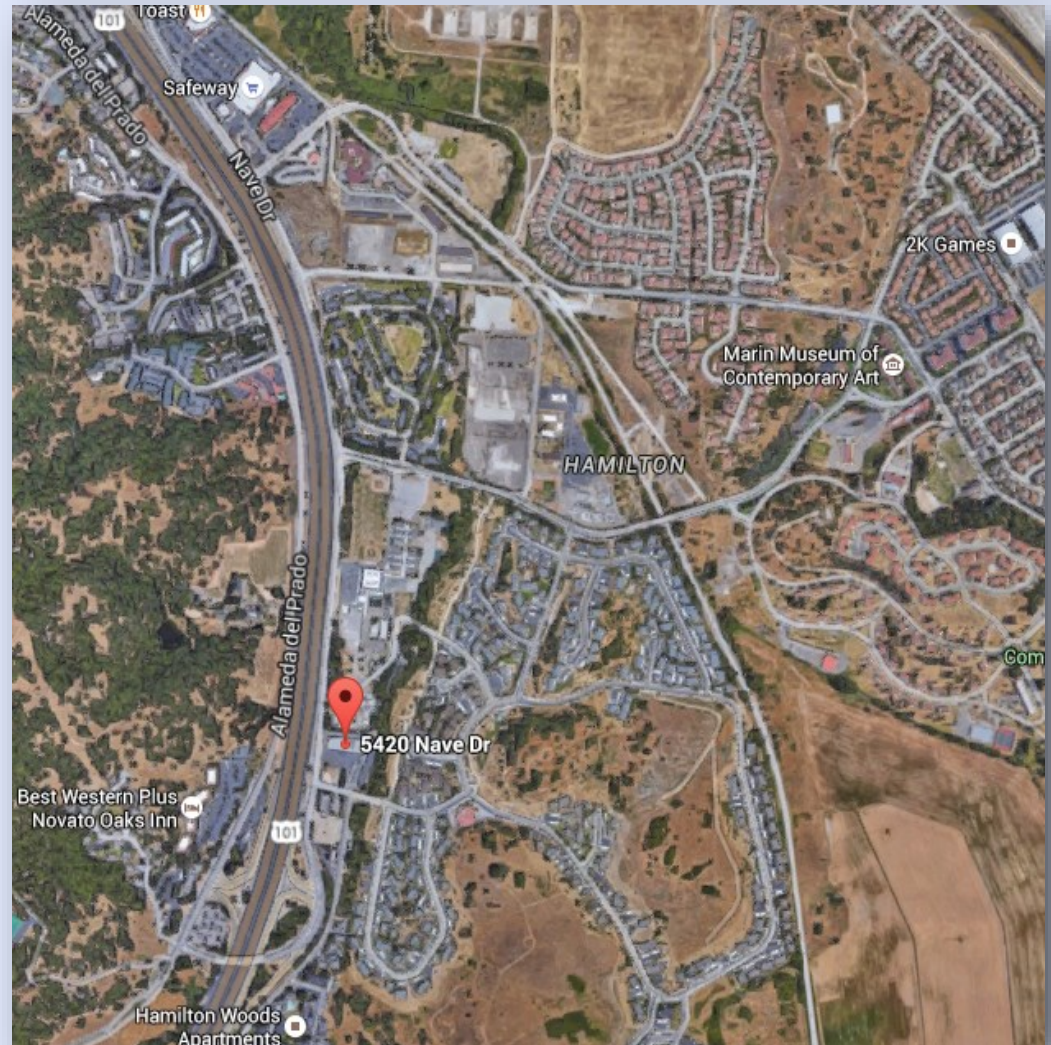

**ADDRESS:**

**5420 Nave Drive, Novato, CA 94949**

**UNIT A - 2902+/- Sq. Ft.**

**LEASE RATE** ..... ..\$2.00/PSF Per month

**LEASE TYPE** ..... Modified gross

**PARKING** ..... . 45 Off - Street parking spaces

**CONSTRUCTION**..... Wood frame and stucco

**TRAFFIC COUNT**.....11,439 ADT per day

**PROPERTY DESCRIPTION:**

**UNIT A** - 2902 +/- sq. ft. end cap retail space with frontage on Nave Drive. Excellent visibility and freeway access, public transportation out front, good parking and a large outdoor seating area. Perfect restaurant or neighborhood market location.