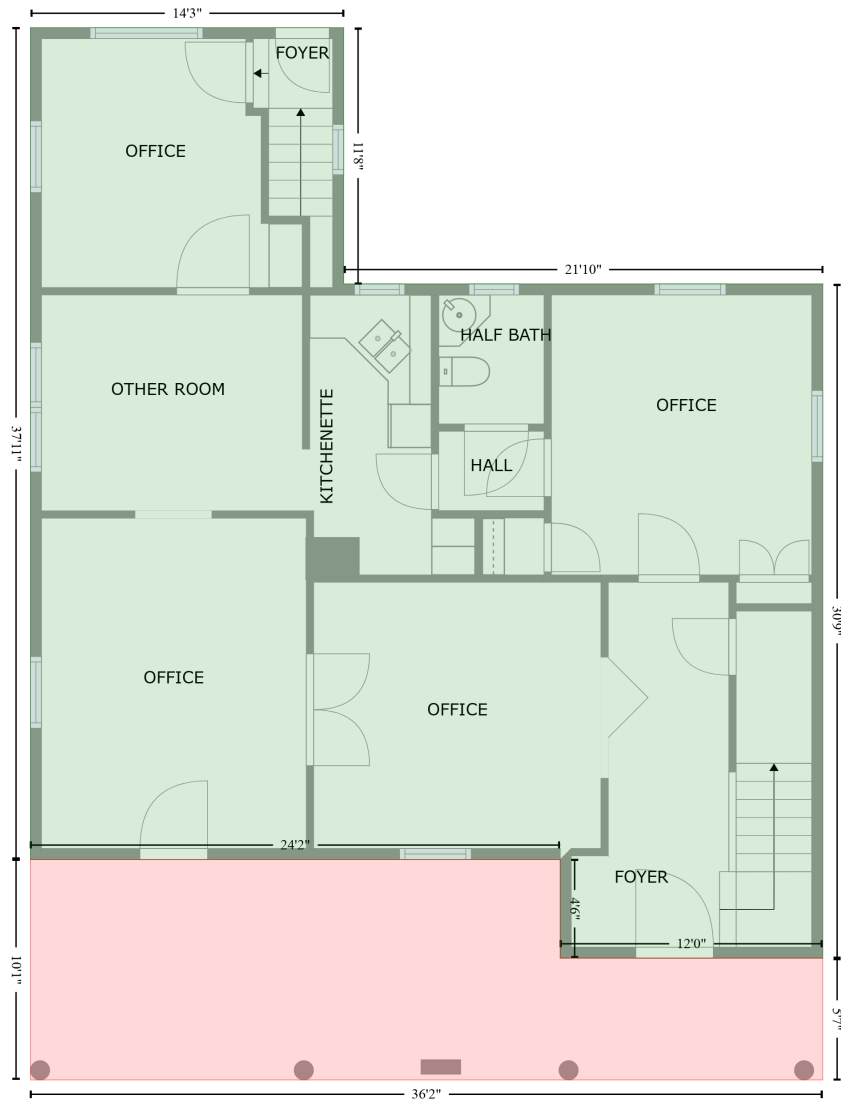

130 East Main Street, Carmel, Hamilton County, Indiana, United States, 46032

Gross Living Area: 2,958 sq. ft

130 East Main Street, Carmel, Hamilton County, Indiana, United States, 46032
Gross Living Area: 2017 sq. ft

FLOOR 2
[AREA: 1168]

PORCH (1)
[AREA: 309]