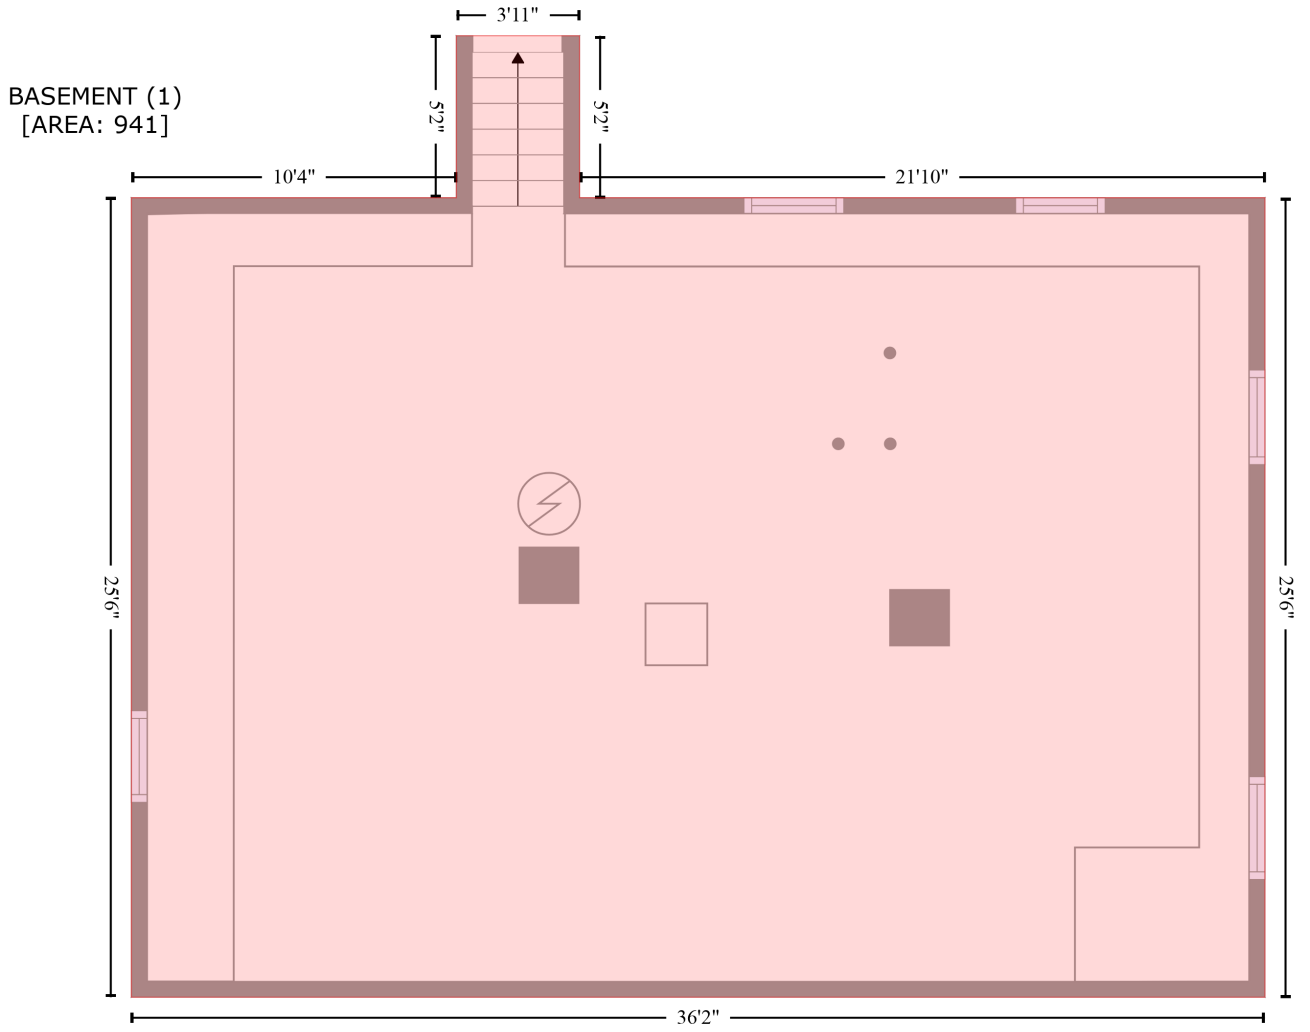

130 East Main Street, Carmel, Hamilton County, Indiana, United States, 46032

Gross Living Area: 2,958 sq. ft

130 East Main Street, Carmel, Hamilton County, Indiana, United States, 46032
Gross Living Area: 2017 sq. ft

FLOOR 2
[AREA: 1168]

PORCH (1)
[AREA: 309]