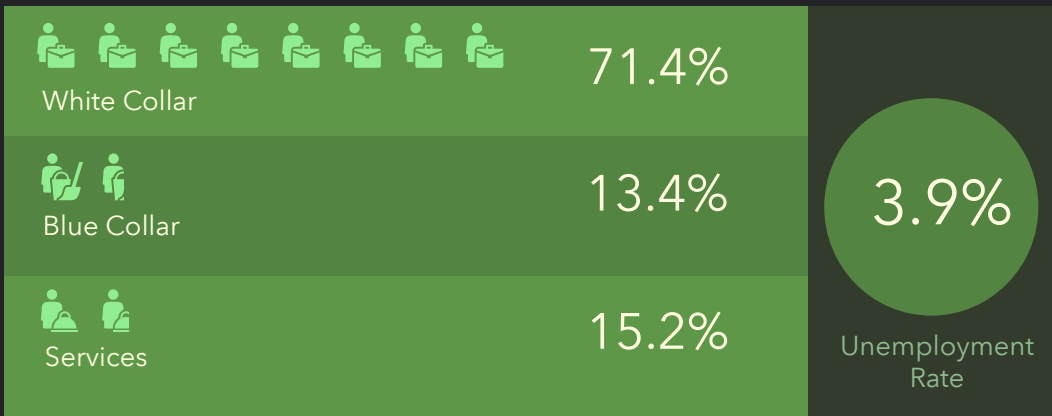

DEMOGRAPHIC PROFILE

917 11th St, Palm Harbor, Florida, 34683

Ring of 5 miles

EDUCATION

EMPLOYMENT

INCOME

KEY FACTS