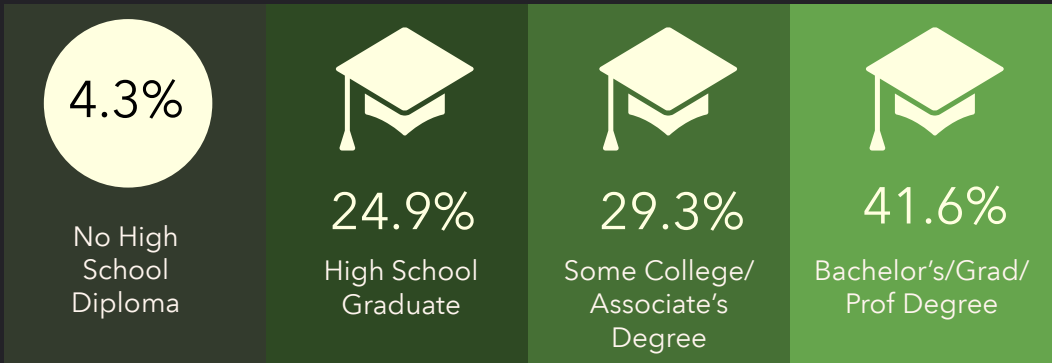

DEMOGRAPHIC PROFILE

917 11th St, Palm Harbor, Florida, 34683

Ring of 5 miles

EDUCATION

EMPLOYMENT

INCOME

KEY FACTS