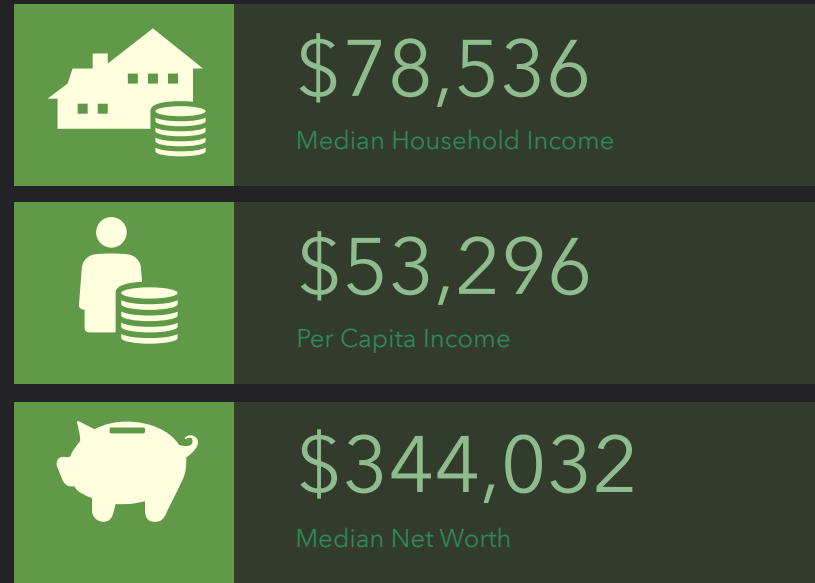

DEMOGRAPHIC PROFILE

917 11th St, Palm Harbor, Florida, 34683

Ring of 5 miles

EDUCATION

EMPLOYMENT

INCOME

KEY FACTS