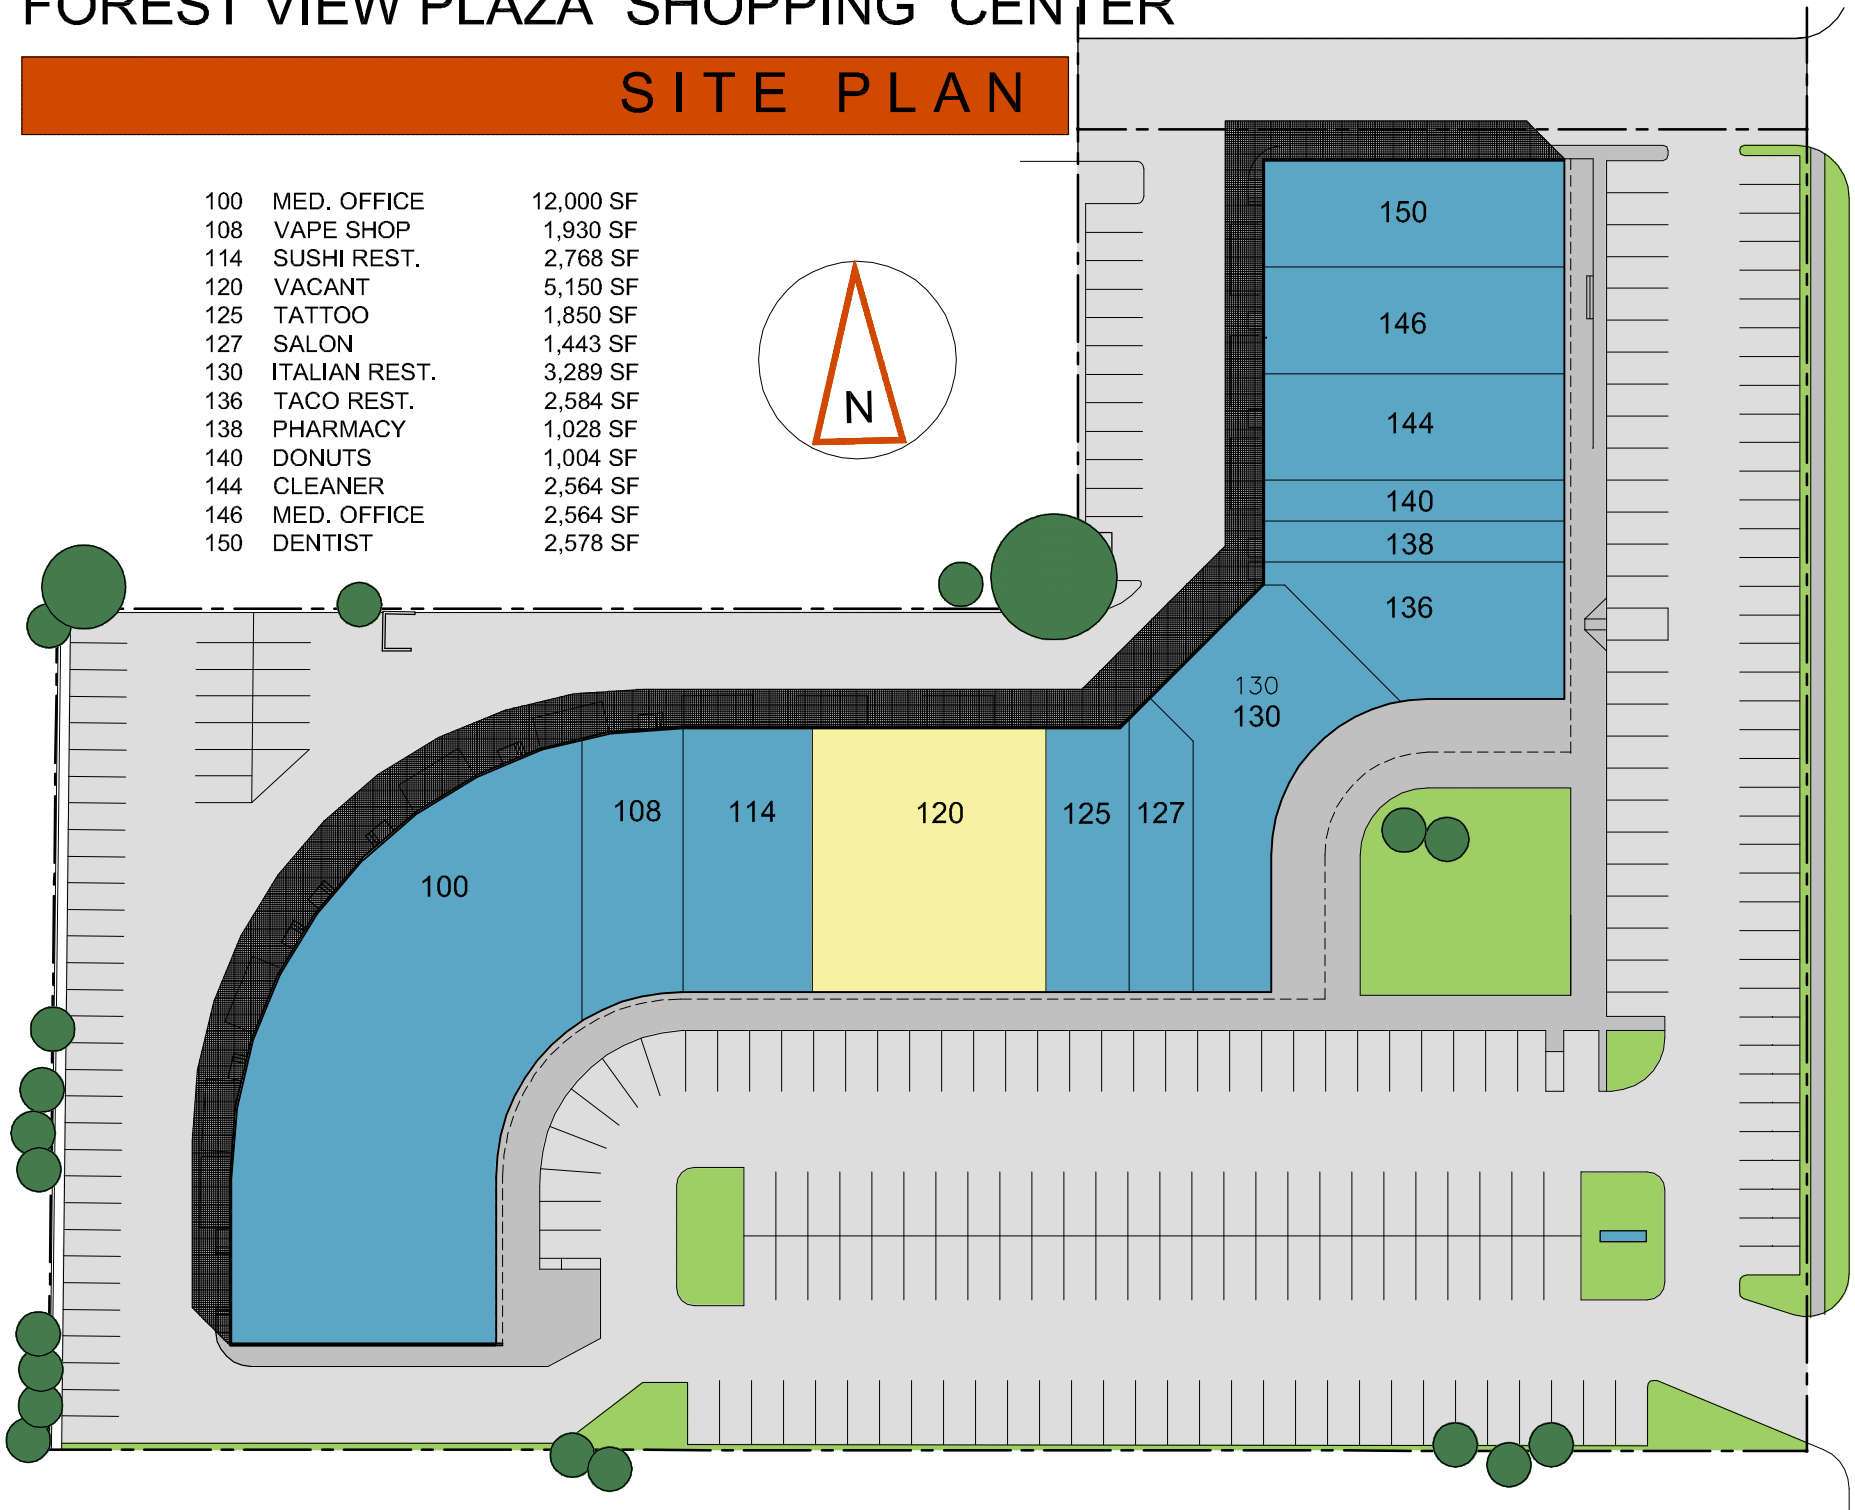

FOREST VIEW PLAZA SHOPPING CENTER

SITE PLAN

100	MED. OFFICE	12,000 SF
108	VAPE SHOP	1,930 SF
114	SUSHI REST.	2,768 SF
120	VACANT	5,150 SF
125	TATTOO	1,850 SF
127	SALON	1,443 SF
130	ITALIAN REST.	3,289 SF
136	TACO REST.	2,584 SF
138	PHARMACY	1,028 SF
140	DONUTS	1,004 SF
144	CLEANER	2,564 SF
146	MED. OFFICE	2,564 SF
150	DENTIST	2,578 SF

Forest Lane