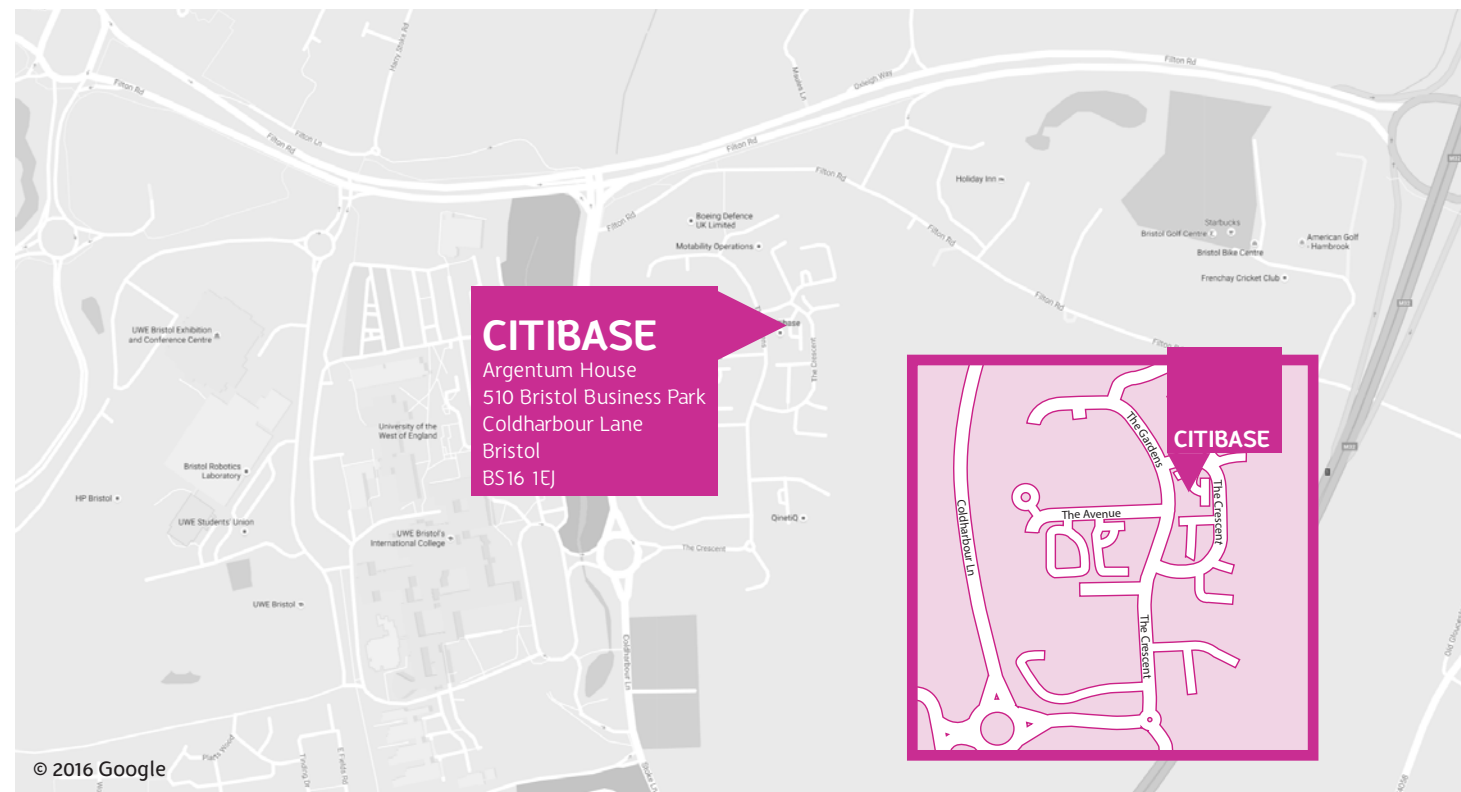

How to find us

We'd love to show you around - come and see us for a tea or coffee and no-obligation viewing.

To arrange a time or for more details contact us at:

Citibase Bristol Business Park
Argentum House
510 Bristol Business Park
Coldharbour Lane
Bristol
BS16 1EJ

08444 993 373
sales@citibase.co.uk
www.citibase.com

By Car (from M4 Jc 19 – junction with M32)

- Take M32 and leave at junction 1
- Take 3rd exit at roundabout onto Filton Road / A4174
- Turn left onto Coldharbour Lane at traffic lights signed 'UWE, Bristol Business Park'
- At roundabout take 1st exit
- At mini roundabout take 1st exit
- Then take 3rd turning on the right
- Citibase in Argentum House – the 1st car park on the right

Bus Routes

- Numerous bus routes stop within walking distance of the centre including the 16, 18, 18a, 19, 48a, 70, 71 and 72 amongst others

Train

- Bristol Parkway station is 6 minutes / 2 miles away for fast trains to London (1 ½ hours), Cardiff (from 36 minutes) and beyond plus connections to other Bristol stations

Parking

- There is on-site parking for cars* and bikes

Travel times are taken from google maps. Parking is subject to availability and charges may apply.