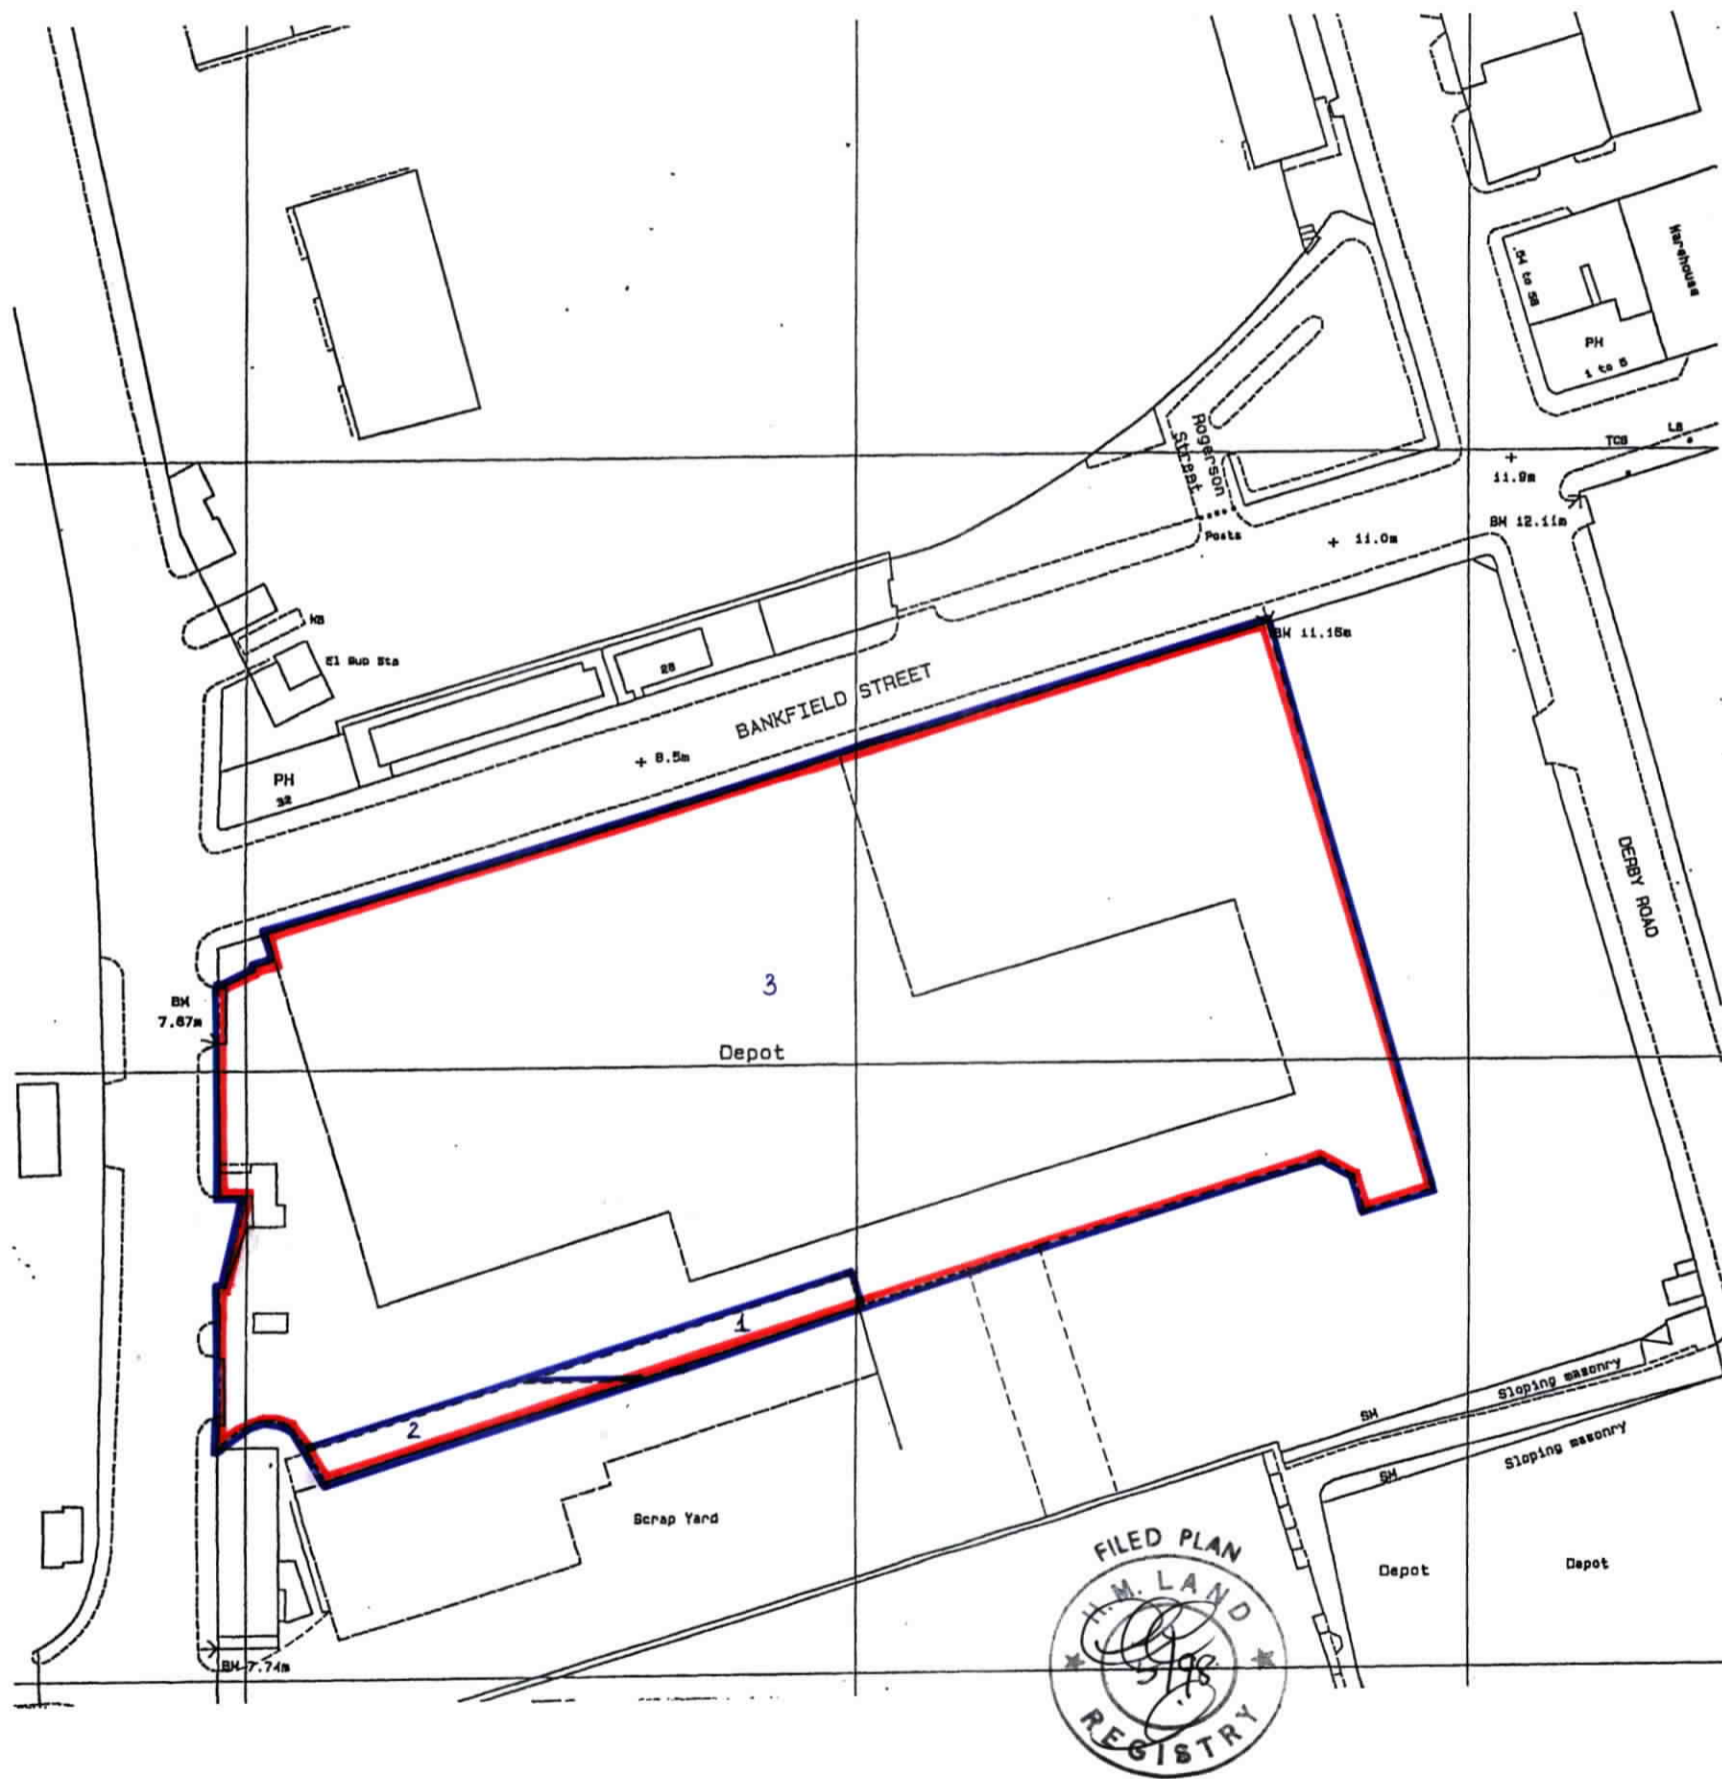

H.M. LAND REGISTRY		TITLE NUMBER	
		MS399675	
ORDNANCE SURVEY PLAN REFERENCE	SJ3393NE SJ3493NW	SECTION	Scale 1/1250
COUNTY	MERSEYSIDE	DISTRICT	LIVERPOOL
			© Crown copyright

This is a print of the view of the title plan obtained from HM Land Registry showing the state of the title plan on 02 February 2021 at 11:52:33. This title plan shows the general position, not the exact line, of the boundaries. It may be subject to distortions in scale. Measurements scaled from this plan may not match measurements between the same points on the ground.

This title is dealt with by HM Land Registry, Birkenhead Office.

© Crown Copyright. Produced by HM Land Registry. Reproduction in whole or in part is prohibited without the prior written permission of Ordnance Survey. Licence Number 100026316.