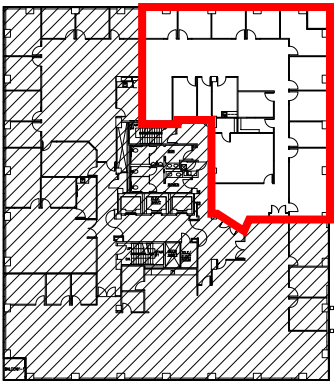

2001 Gateway Place, Suite # 440W

• ±4,877 SF

WEST TOWER