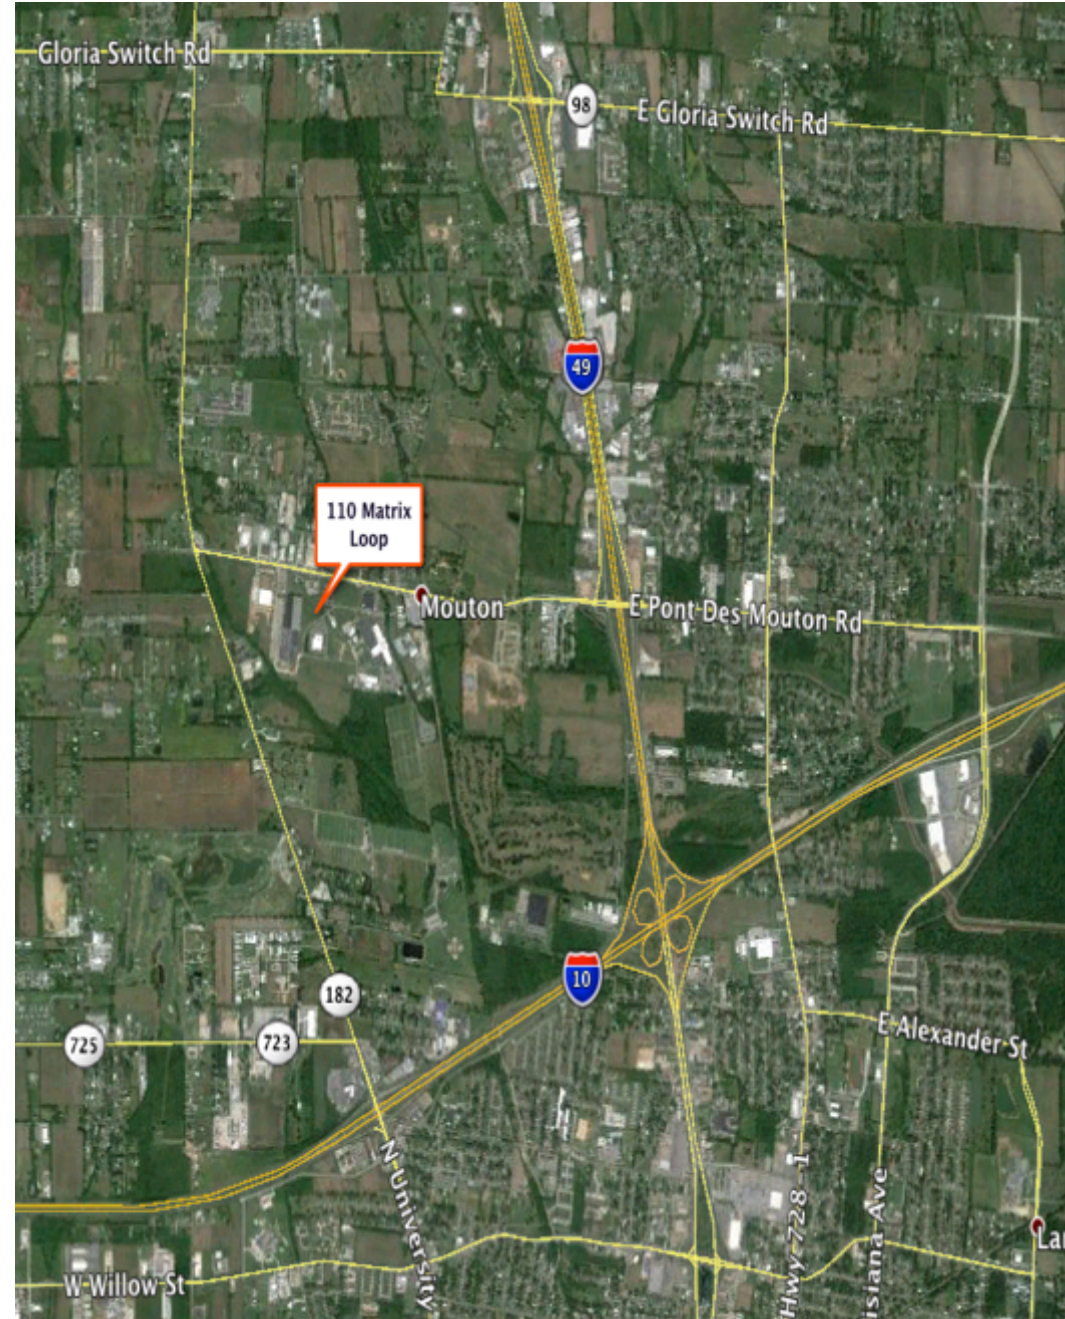

110 Matrix Loop, Lafayette, LA

Aerial and Location Map