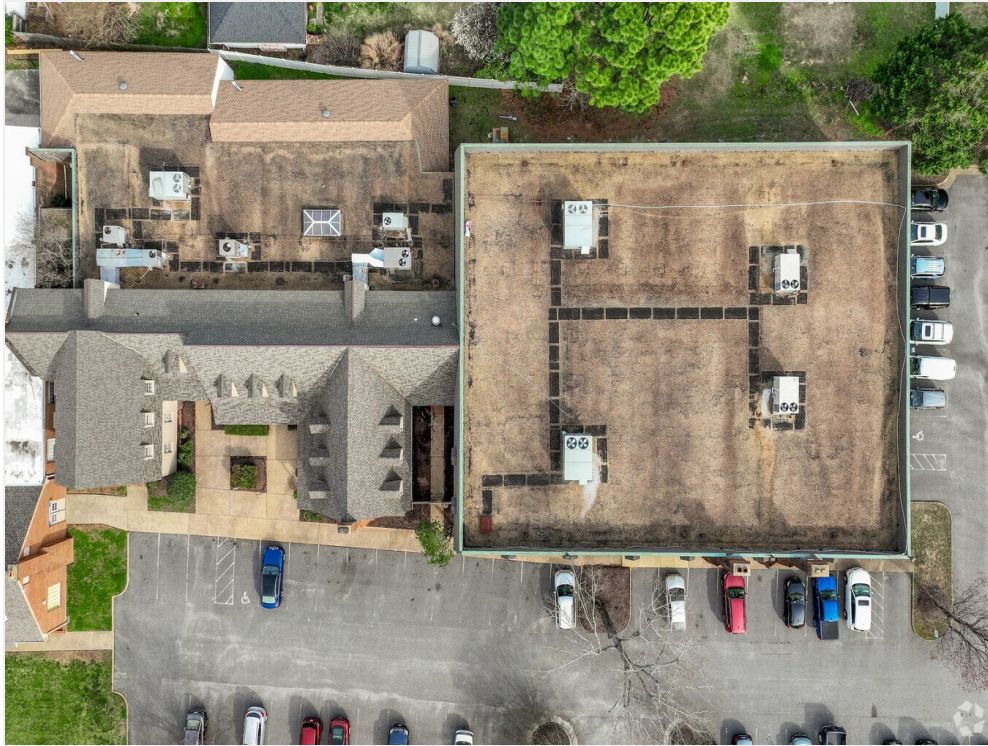

Building Photo

For more listing information visit:

<https://www.loopnet.com/Listing/3630-George-Washington-Mem-Hwy-Yorktown-VA/16336318/>

Pilgrim Village

3630 George Washington Mem Hwy, Yorktown, VA 23693

Property Photos

90° Look Down