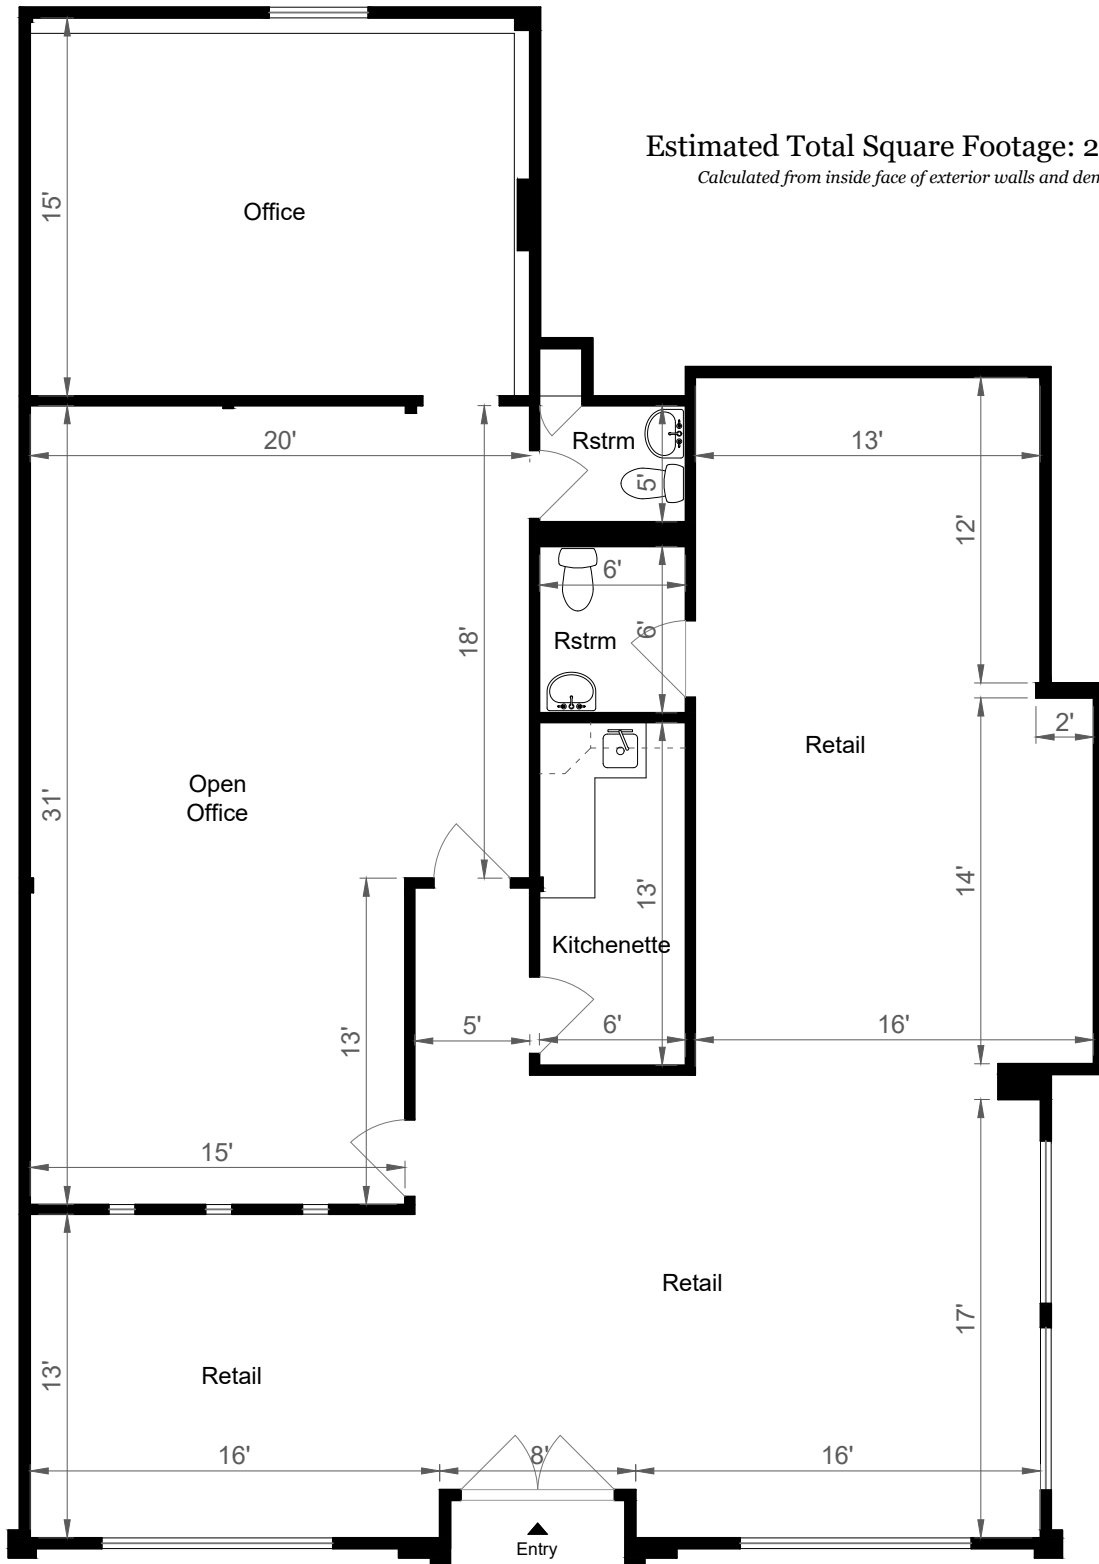

1501 EL CAMINO REAL | SUITE I

BELMONT, CA 94002

Estimated Total Square Footage: 2,150 SQ FT
Calculated from inside face of exterior walls and demising walls.

FLOOR PLAN