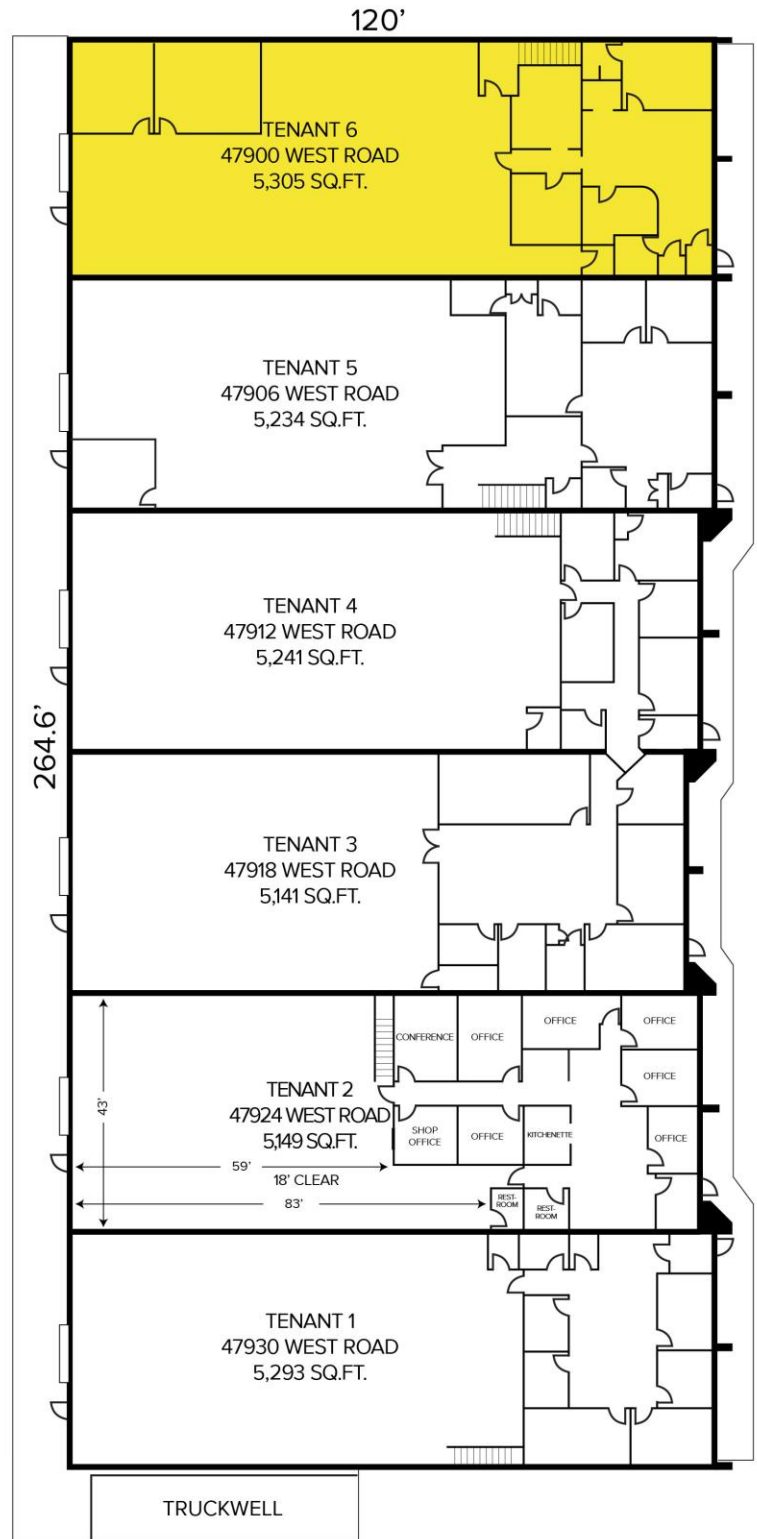

Industrial For Lease

**5,305
Square Feet
AVAILABLE**

Floor Plan

AVAILABILITY			
UNIT	TOTAL SF	OFFICE SF	RATE
47900	5,305	1,805	\$8.50 Gross

For more information, please contact:

CHRISTOPHER M. D'ANGELO
(248) 948 0109
cdangelo@signatureassociates.com