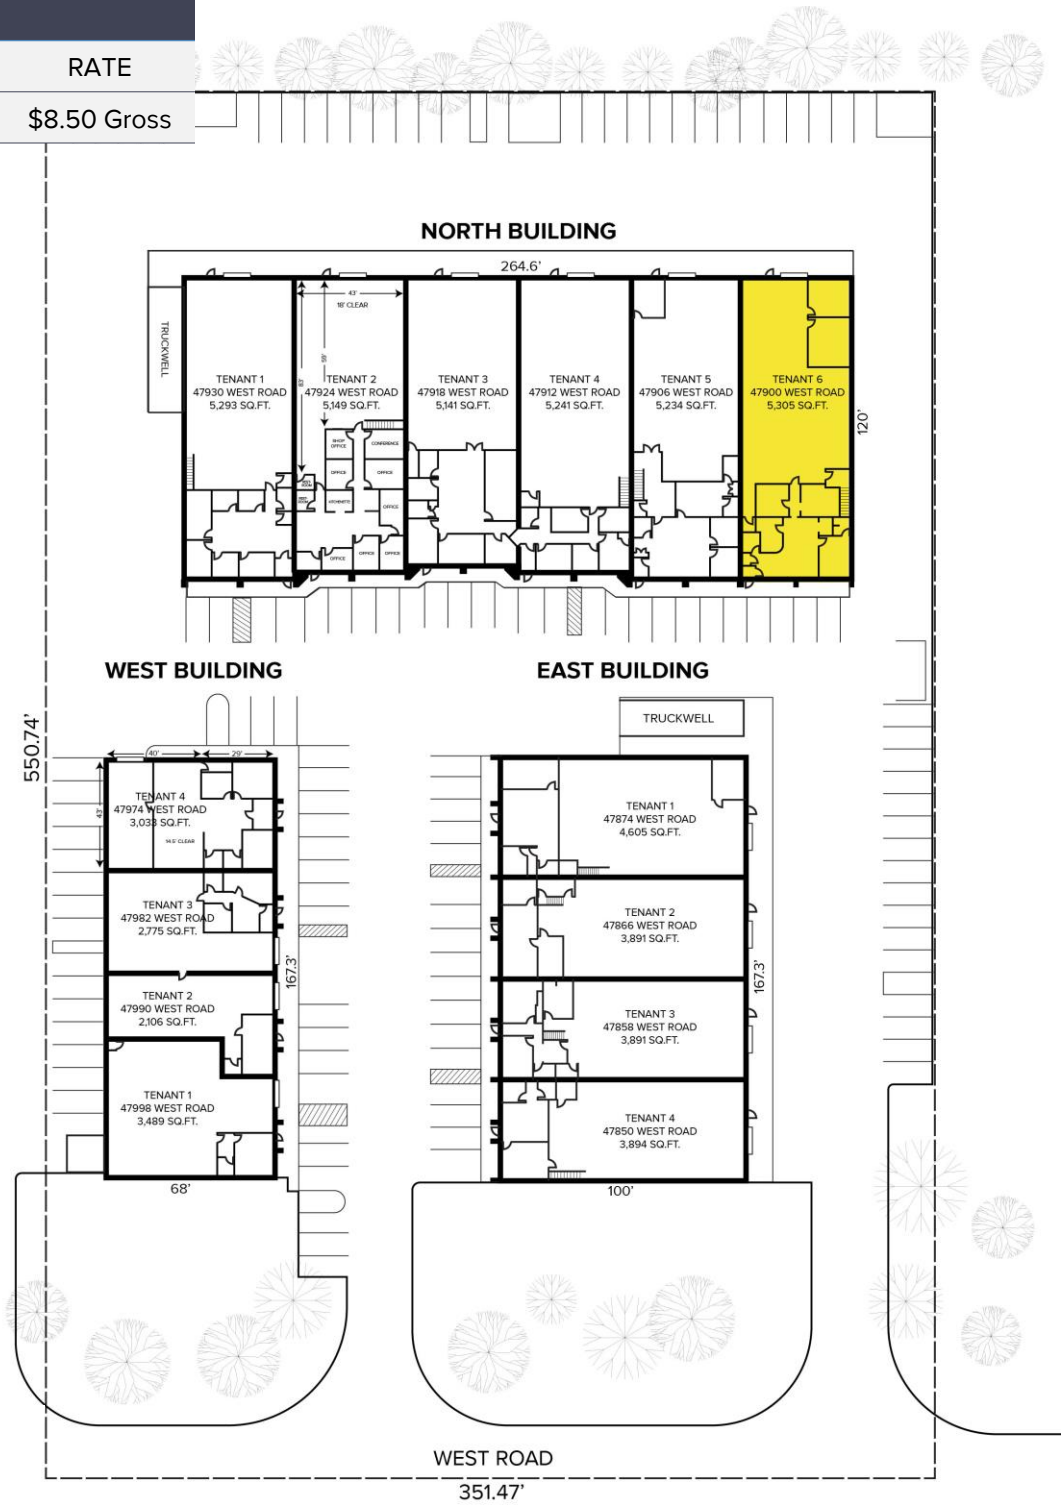

47900-47930 WEST ROAD
UNIT #47900
WIXOM, MICHIGAN

INDUSTRIAL FOR LEASE
5,305 Square Feet Available

**SIGNATURE
ASSOCIATES**
KNOW SIGNATURE | KNOW RESULTS

WEST BECK BUSINESS PARK

PROPERTY FEATURES

- 5,305 square feet available
- 1,805 square feet of office
- 18' clear height
- (1) 12x14 grade level door, (2) shared truckwells
- Zoned light industrial
- Well maintained multi-tenant complex
- Easy access to I-96 freeway
- 200 amps, 240 volts power
- Lease Rate: \$8.50/sq. ft. Gross

47900-47930 West Road, Unit #47900 – Wixom, MI

Industrial For Lease

**5,305
Square Feet
AVAILABLE**

Site Plan

AVAILABILITY			
UNIT	TOTAL SF	OFFICE SF	RATE
47900	5,305	1,805	\$8.50 Gross

For more information, please contact:
CHRISTOPHER M. D'ANGELO
 (248) 948 0109
 cdangelo@signatureassociates.com

Industrial For Lease

**5,305
Square Feet
AVAILABLE**

Floor Plan

AVAILABILITY			
UNIT	TOTAL SF	OFFICE SF	RATE
47900	5,305	1,805	\$8.50 Gross

For more information, please contact:

CHRISTOPHER M. D'ANGELO
(248) 948 0109
cdangelo@signatureassociates.com