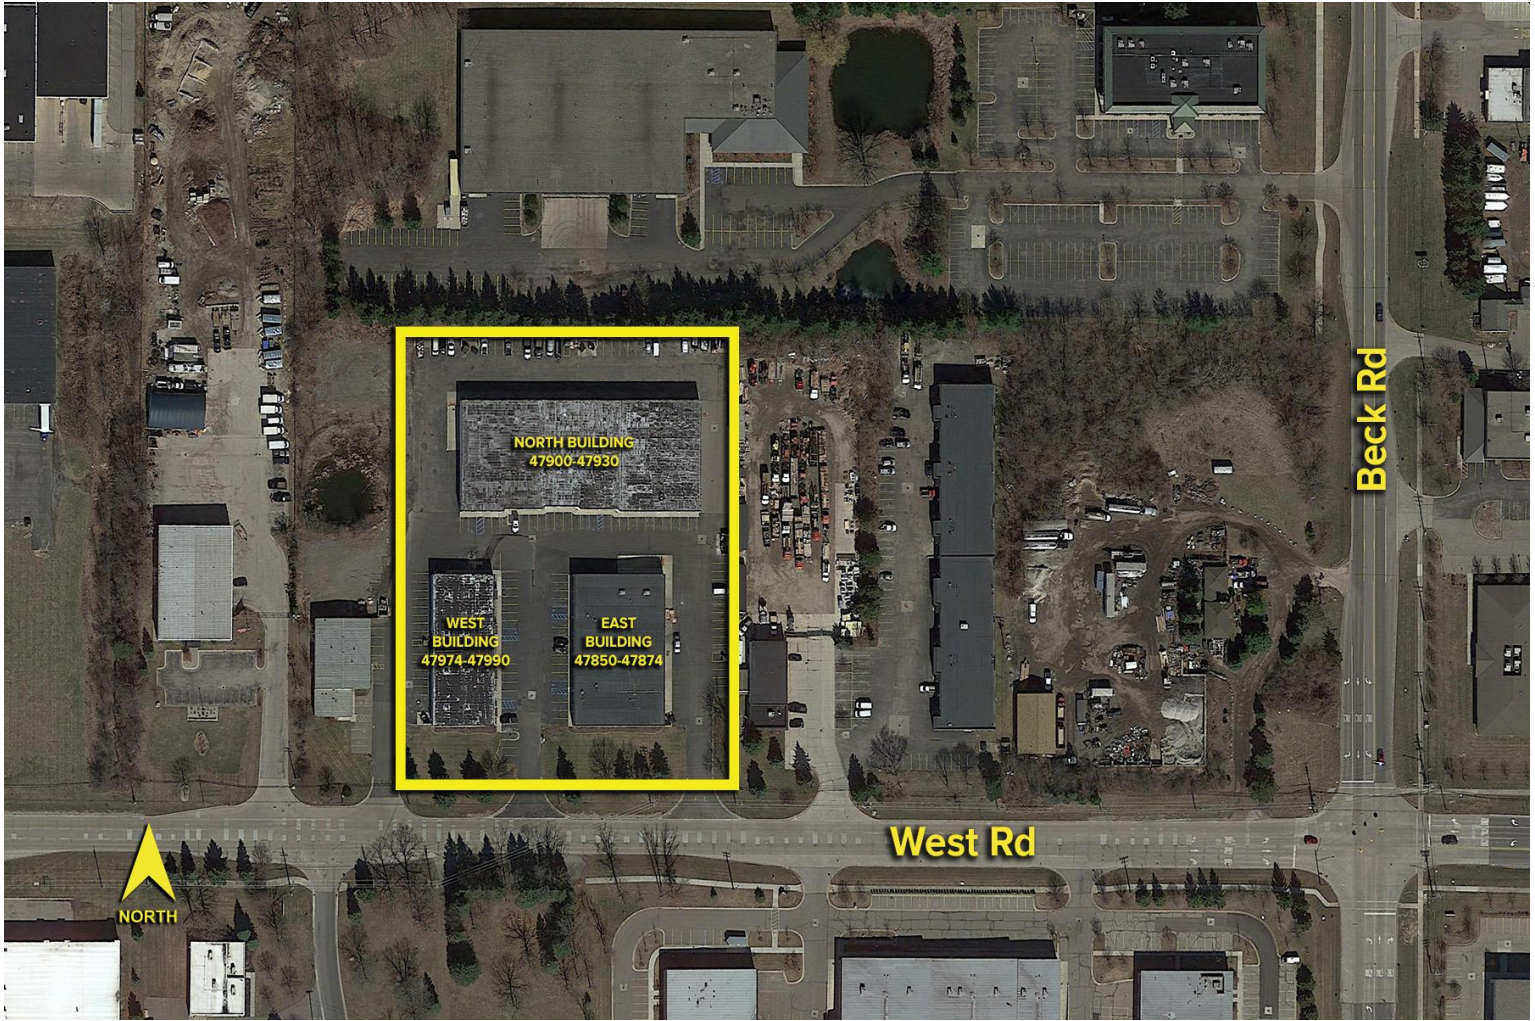

47900-47930 West Road, Unit # 47900 – Wixom, MI
Industrial For Lease

5,305
Square Feet
AVAILABLE

Aerial

For more information, please contact:

CHRISTOPHER M. D'ANGELO
(248) 948 0109
cdangelo@signatureassociates.com

JIM MONTGOMERY
(248) 359 0614
jmontgomery@signatureassociates.com

SIGNATURE ASSOCIATES
One Towne Square, Suite 1200
Southfield, MI 48076
www.signatureassociates.com