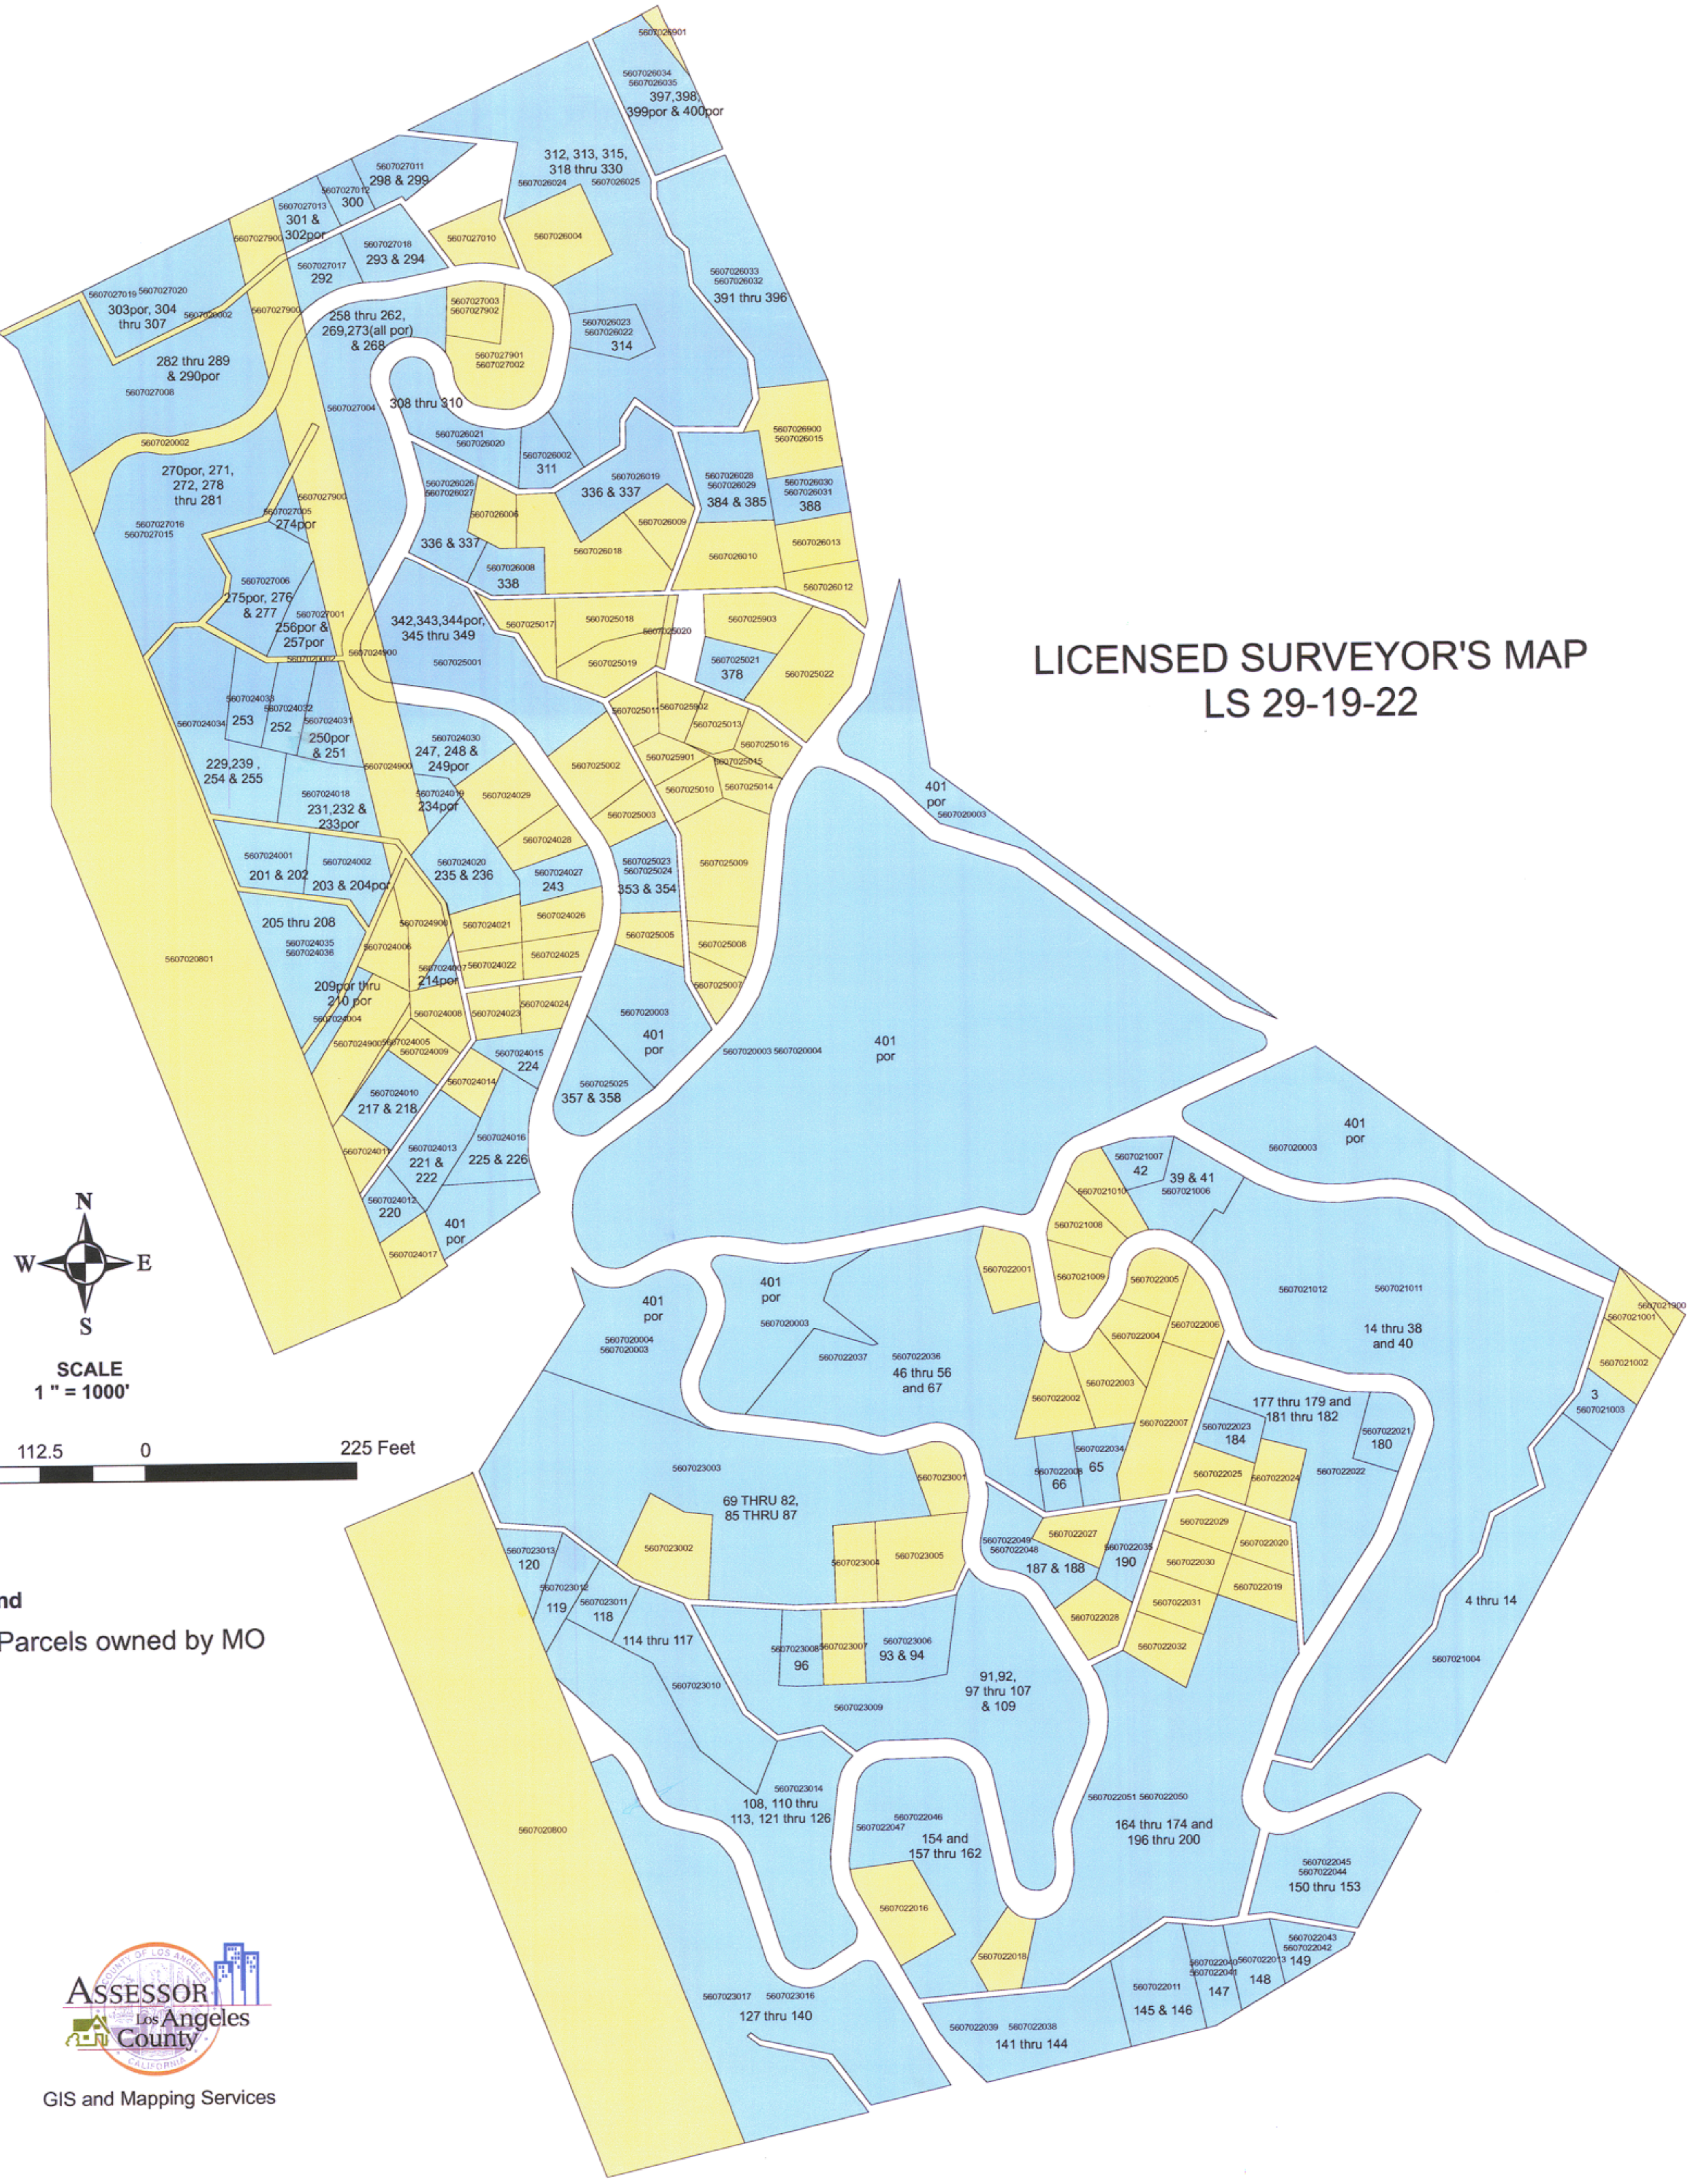

LICENSED SURVEYOR'S MAP
LS 29-19-22

SCALE
1" = 1000'

Legend
Parcels owned by MO

GIS and Mapping Services