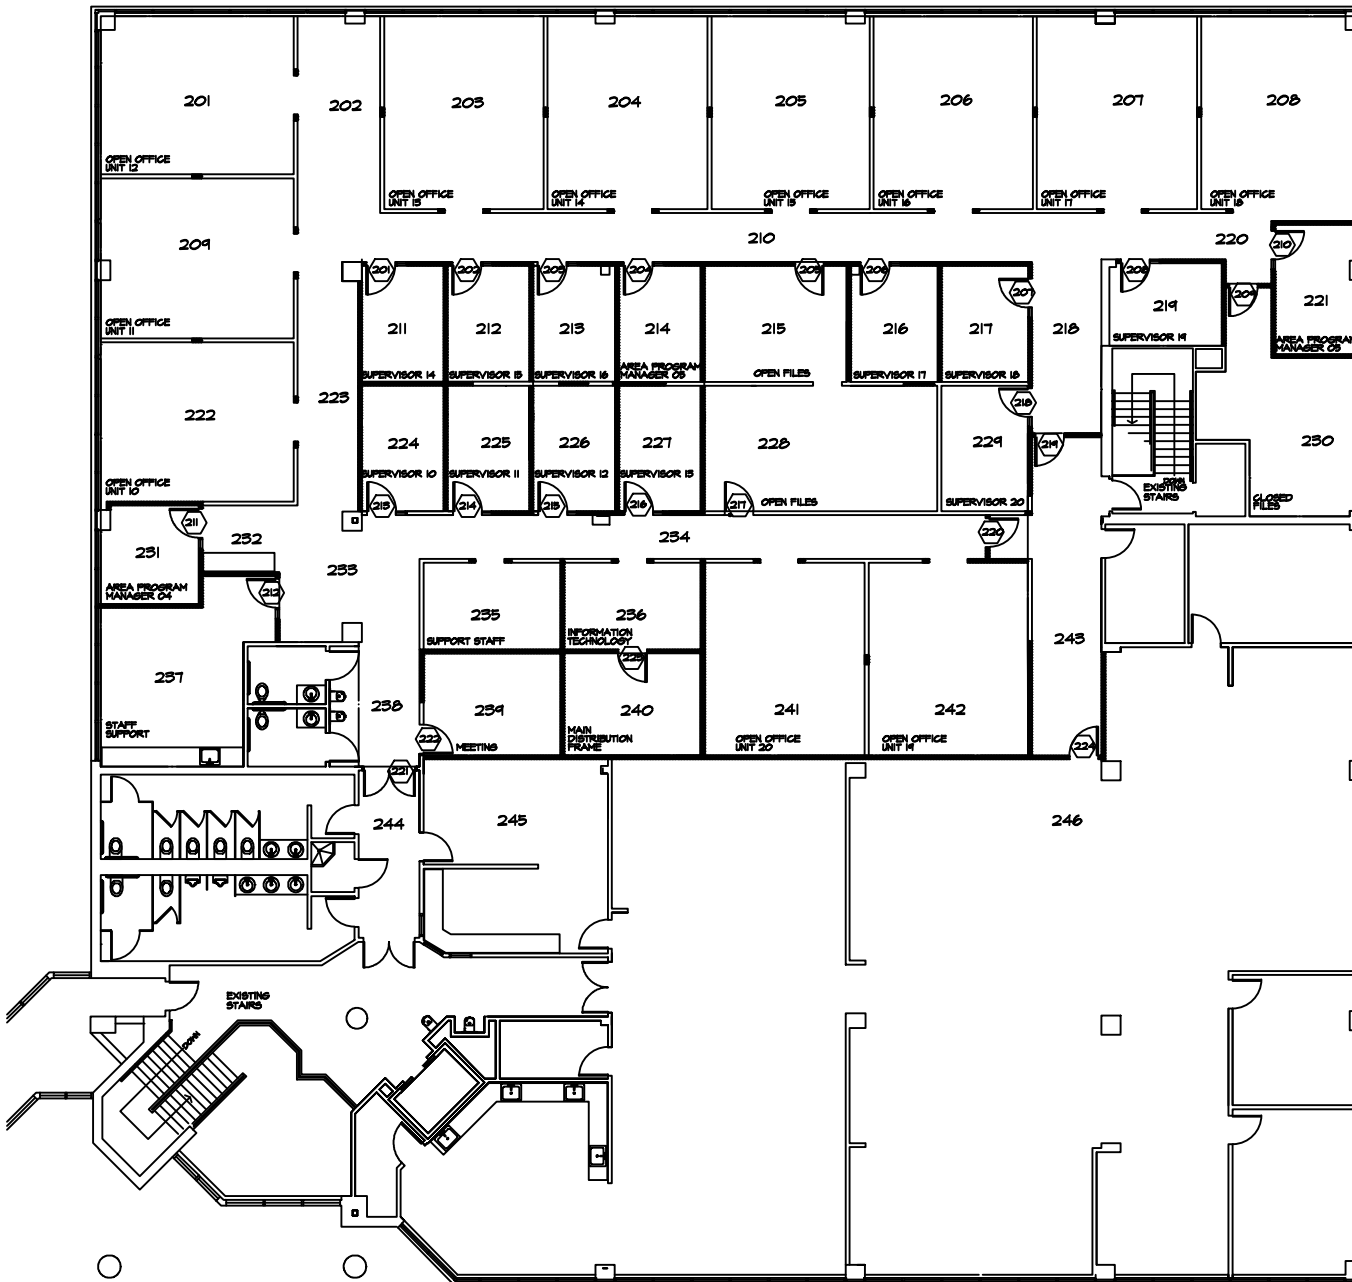

FLOOR PLAN: UPPER LEVEL

ADDRESS:

690 MECHANIC STREET
LEOMINSTER, MASSACHUSETTS

DESCRIPTION:

FLOOR PLAN

UPPER LEVEL

DRAWING VERSION

DATE: DRAWN

01-24

SCALE: INDICATED

SHEET:

A.2

FLOOR PLAN: UPPER LEVEL
EXISTING CONDITIONS

ADDRESS:
690 MECHANIC STREET
LEOMINSTER, MASSACHUSETTS

DESCRIPTION:
FLOOR PLAN
UPPER LEVEL
EXISTING CONDITIONS

DRAWING VERSION

DATE: 01-24 DRAWN

SCALE: INDICATED

SHEET:

A.4