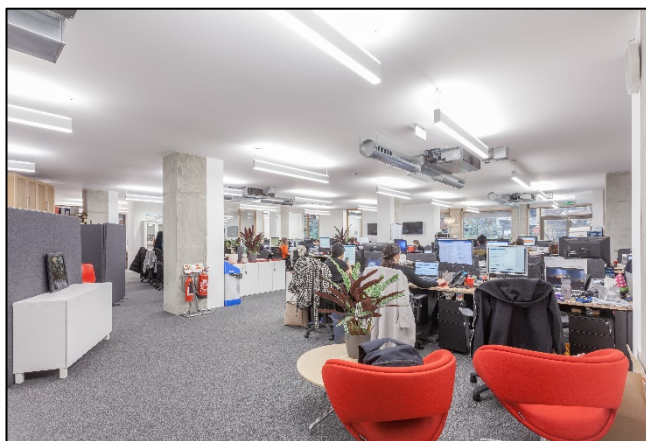

Commercial Office Space

1,587sq. ft. / 4,230 sq. ft. / 5,817 sq. ft.

Stunning ground floor offices overlooking Wenlock Basin

TO LET

17-21 Wenlock Road, London, N1 7GT

LOCATION

The building is situated within the tech district of Shoreditch, close to Old Street Roundabout and overlooking Wenlock Basin. Approached from City Road, the building is well connected to both Old Street and Islington.

Access is via an impressive reception area with concierge, and there is a very attractive and private canal side garden area which provides superb outside space.

The offices will be available for occupation in September 2020.

AMENITIES

- Large open plan workspace area
- Combination of meeting rooms and private offices
- Exposed comfort cooling system
- Fully accessible raised floors
- Modern and stylish strip lighting
- Exposed concrete columns
- High ceilings
- Excellent natural daylight
- Fitted kitchen
- Demised WCs and shower facilities
- Secure bicycle storage