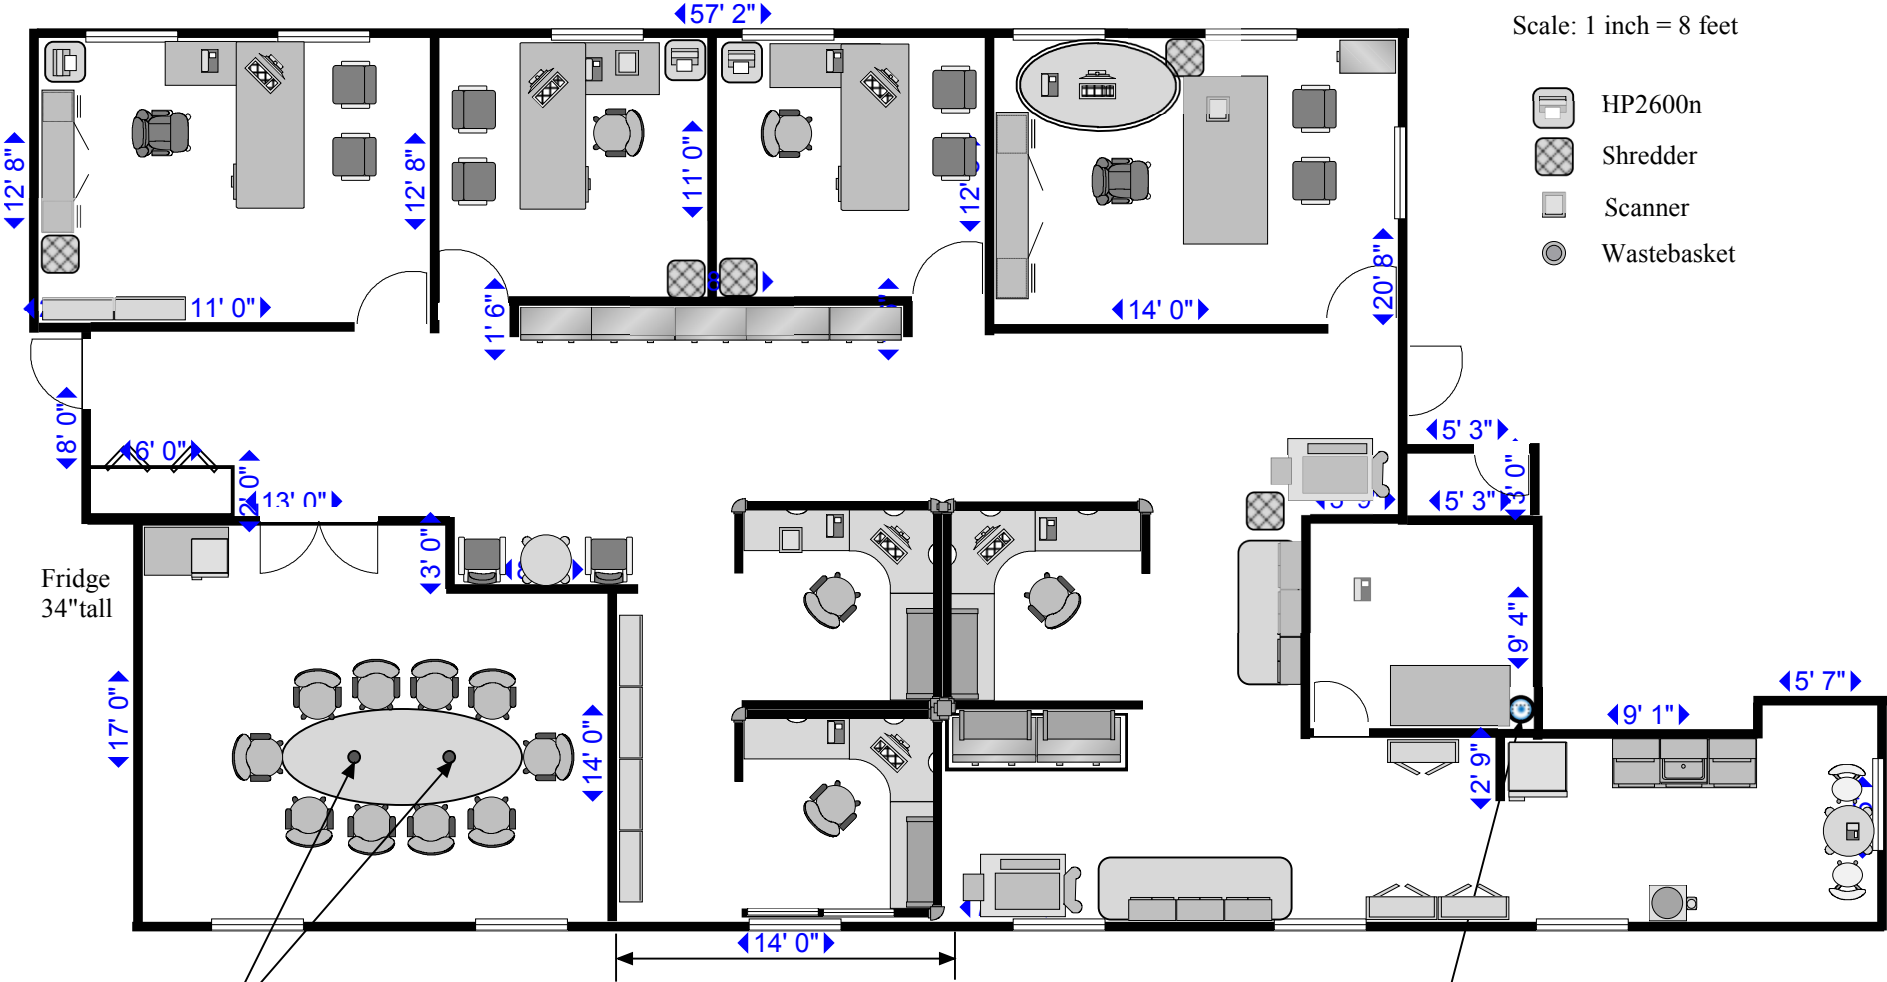

Suite 200  
 455 Sheridan Rd  
 Highwood, IL 60040

Scale: 1 inch = 8 feet

-  HP2600n
-  Shredder
-  Scanner
-  Wastebasket

Grommets added for data and power

 Note: we will need a means to drain the condensation from the portable Air Conditioner.