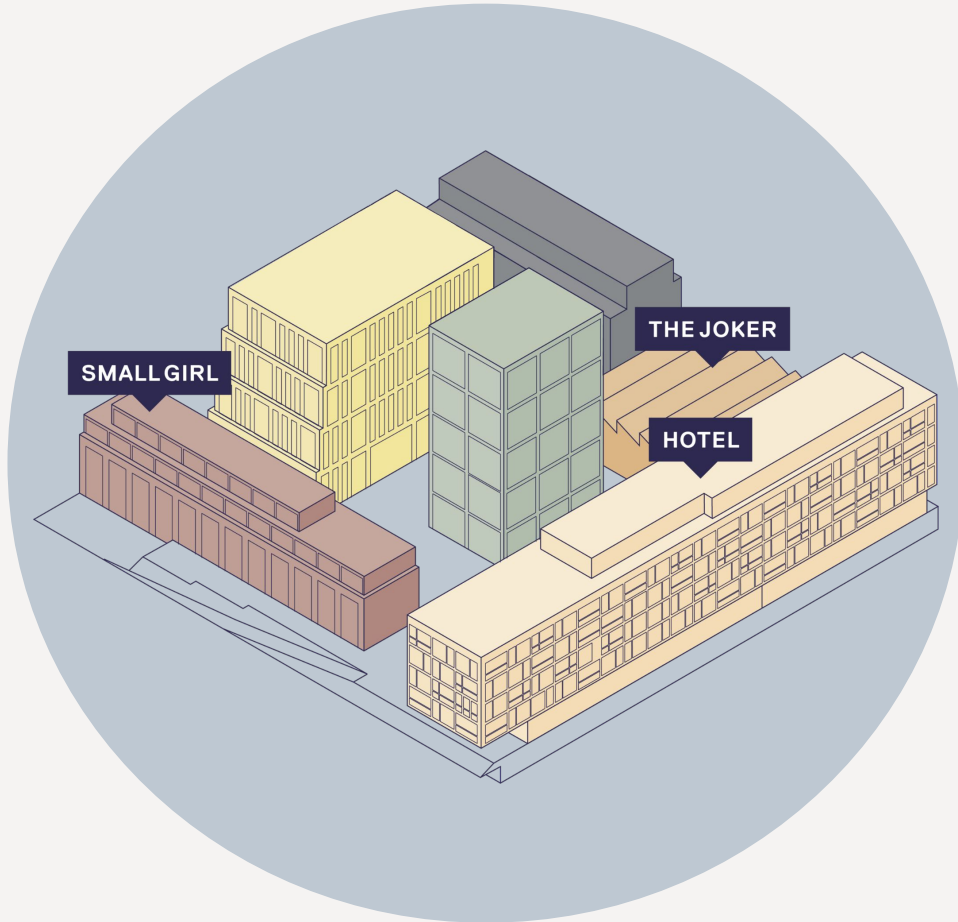

Sounds like your kind of future? Let's get to work.

A location that blends easy working, living and inspiration

beyond Republica Campus is situated in the uber cool urban district of Buiksloterham, a fast emerging and exciting neighbourhood in Amsterdam-Noord, designed for people to live, work and play.