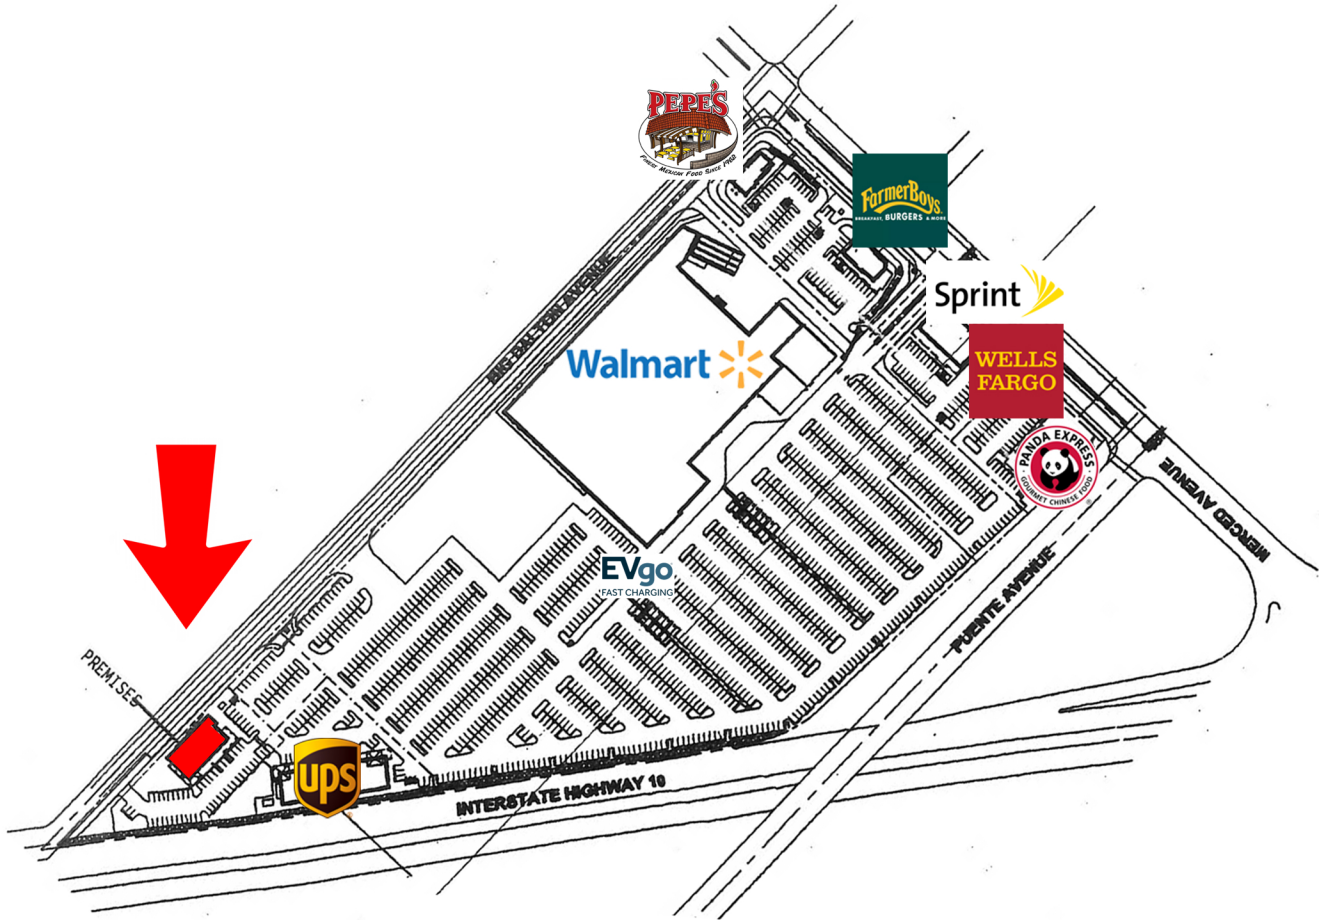

SUPER WAL-MART CENTER 6,210 SF

FOR LEASE / SALE

3000 BIG DALTON AVENUE, BALDWIN PARK, CA

IRN INTERNATIONAL
REALTY NETWORK

556 West Las Tunas Drive, #101,
Arcadia, California 91007

Jason Lee
agent.jason.lee@gmail.com
626.319.7960
BRE# 01884967