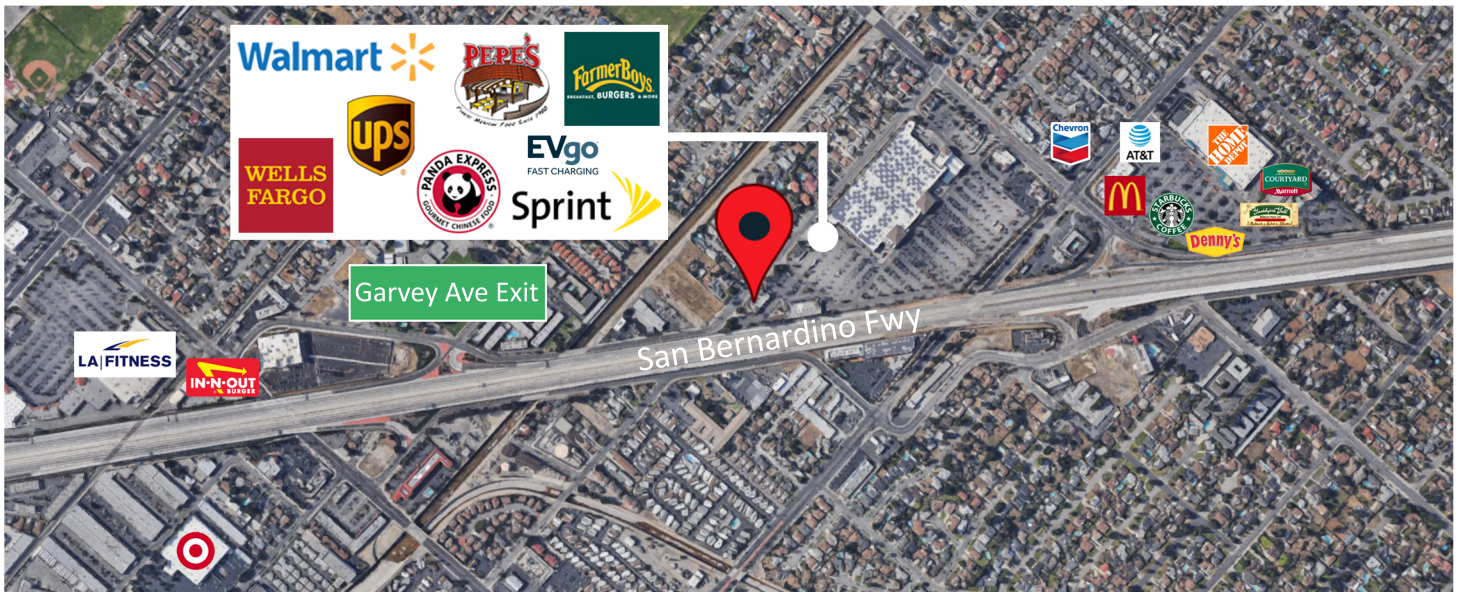

SUPER WAL-MART CENTER 6,210 SF

FOR LEASE / SALE

3000 BIG DALTON AVENUE, BALDWIN PARK, CA

IRN INTERNATIONAL
REALTY NETWORK

556 West Las Tunas Drive, #101,
Arcadia, California 91007

Jason Lee
agent.jason.lee@gmail.com
626.319.7960
BRE# 01884967